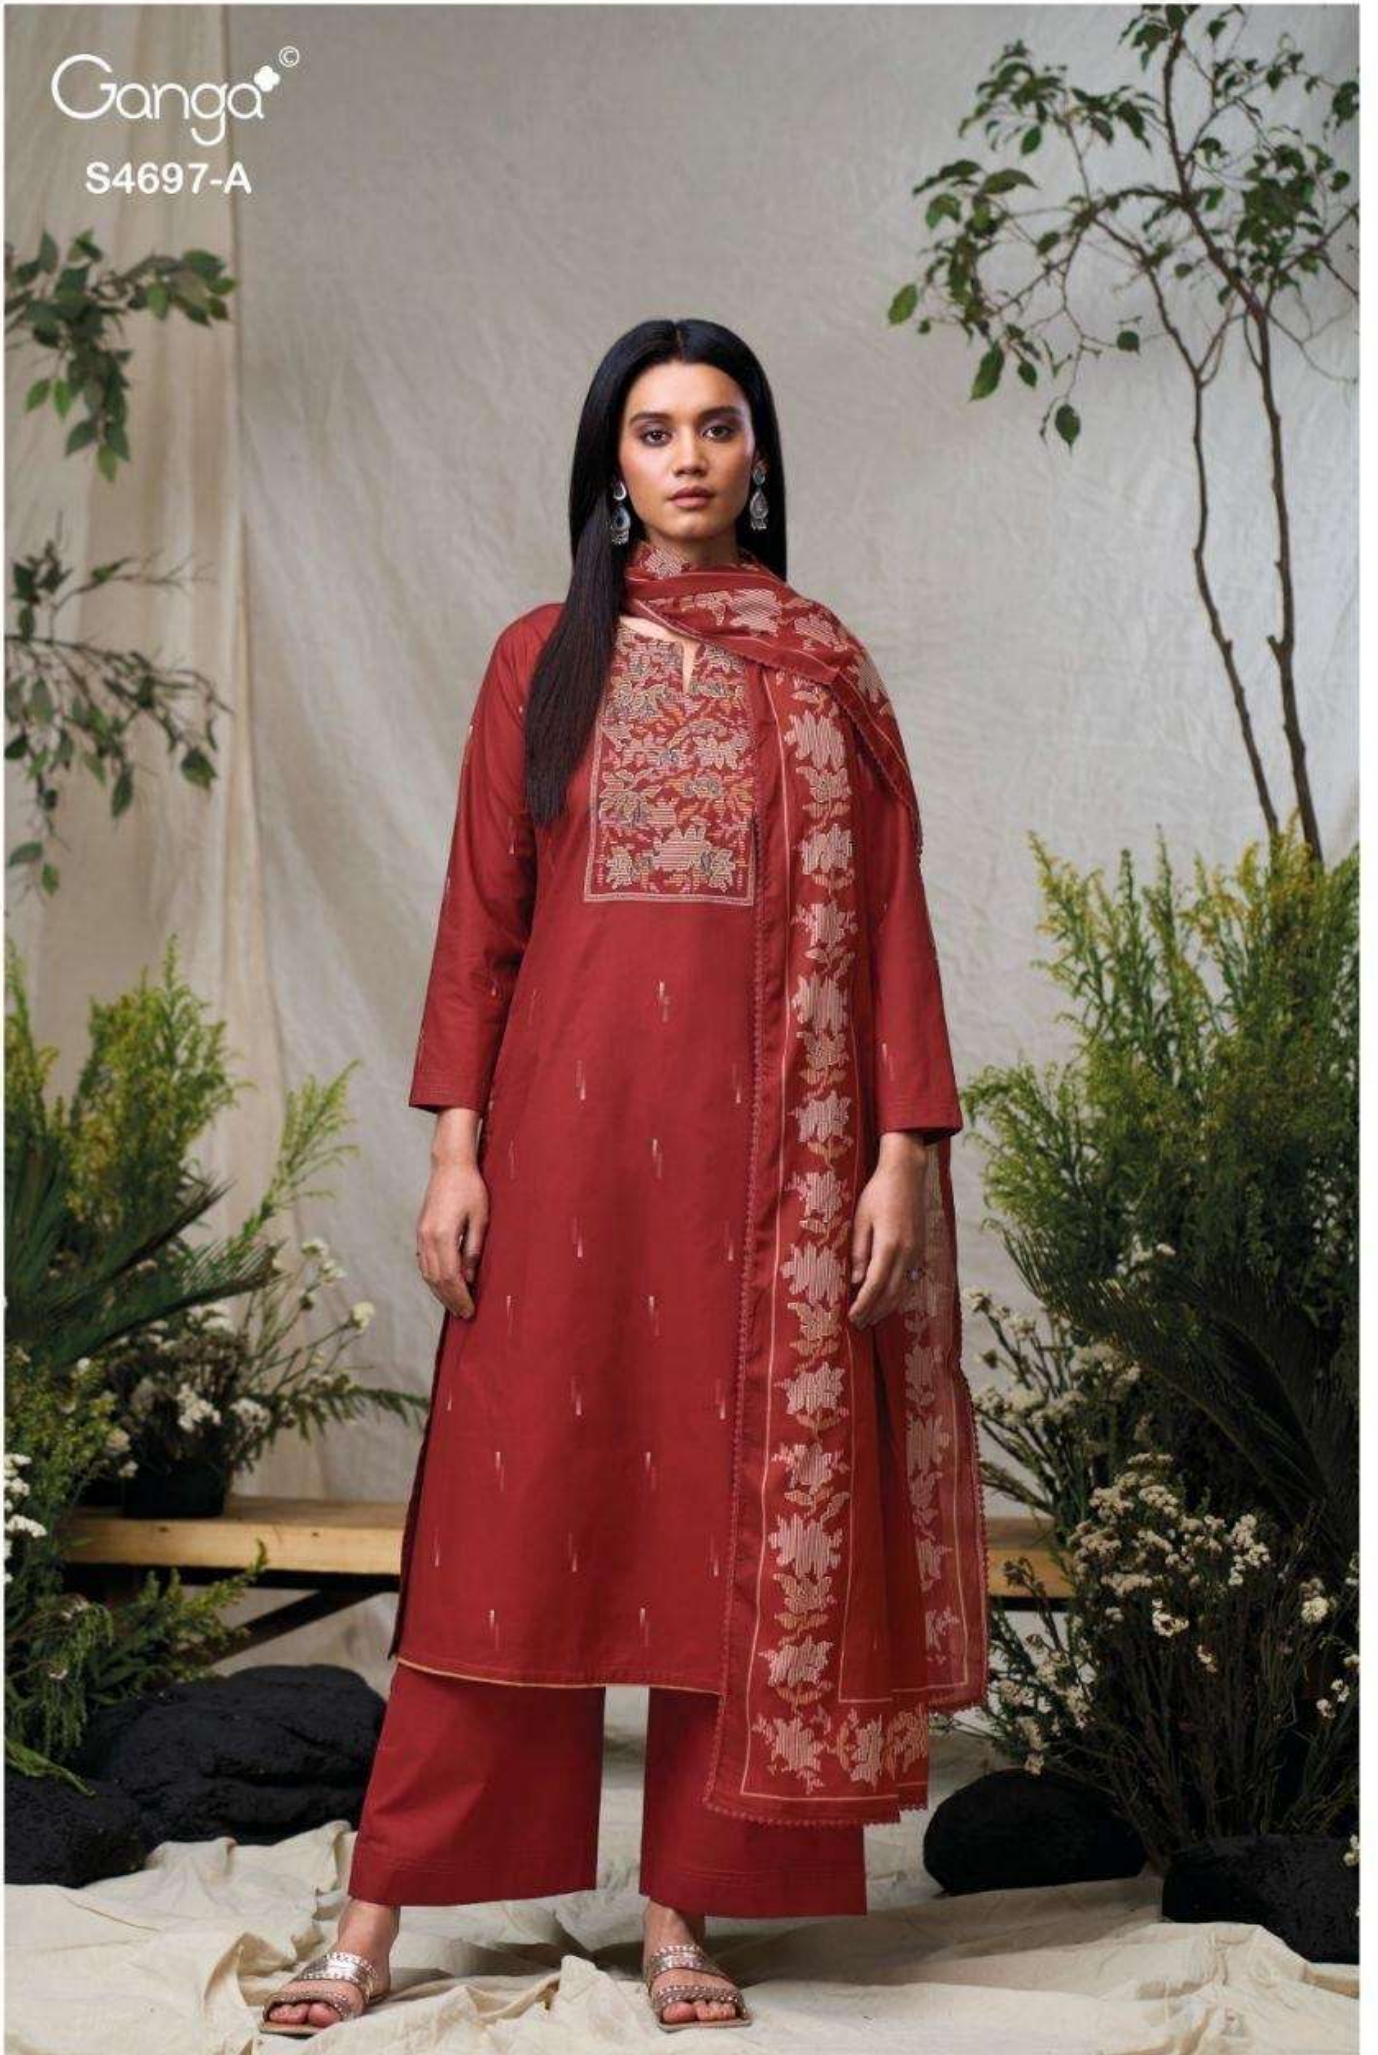

Ganga®

S4697-A