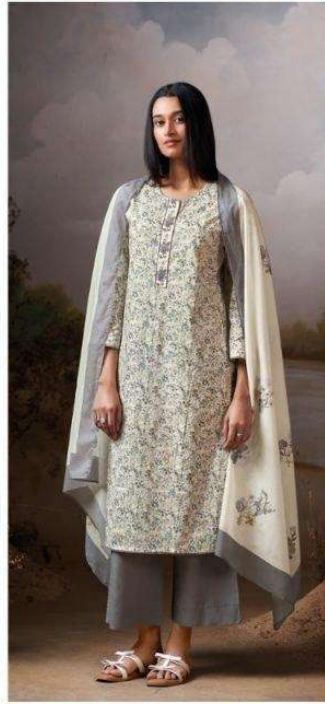

S4785-B

Ganga®
Brahvii
S4785- A/B/C/D