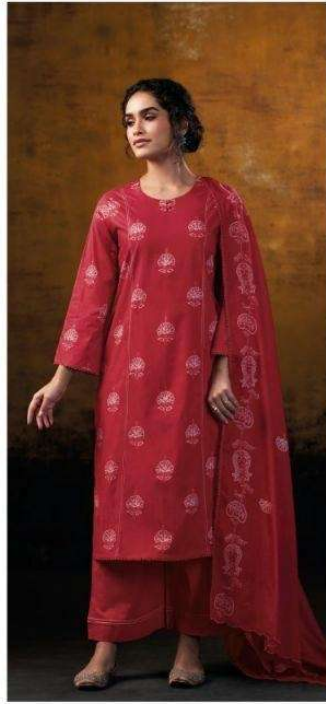

S4776-B

Ganga®
Kaviraah
S4776- A/B/C/D