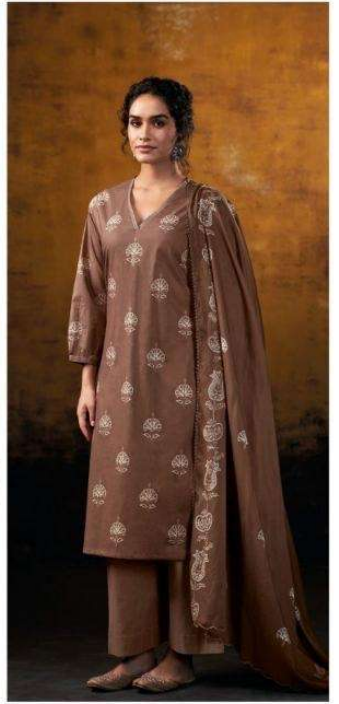

S4776-D

Ganga®
Kaviraah
S4776- A/B/C/D