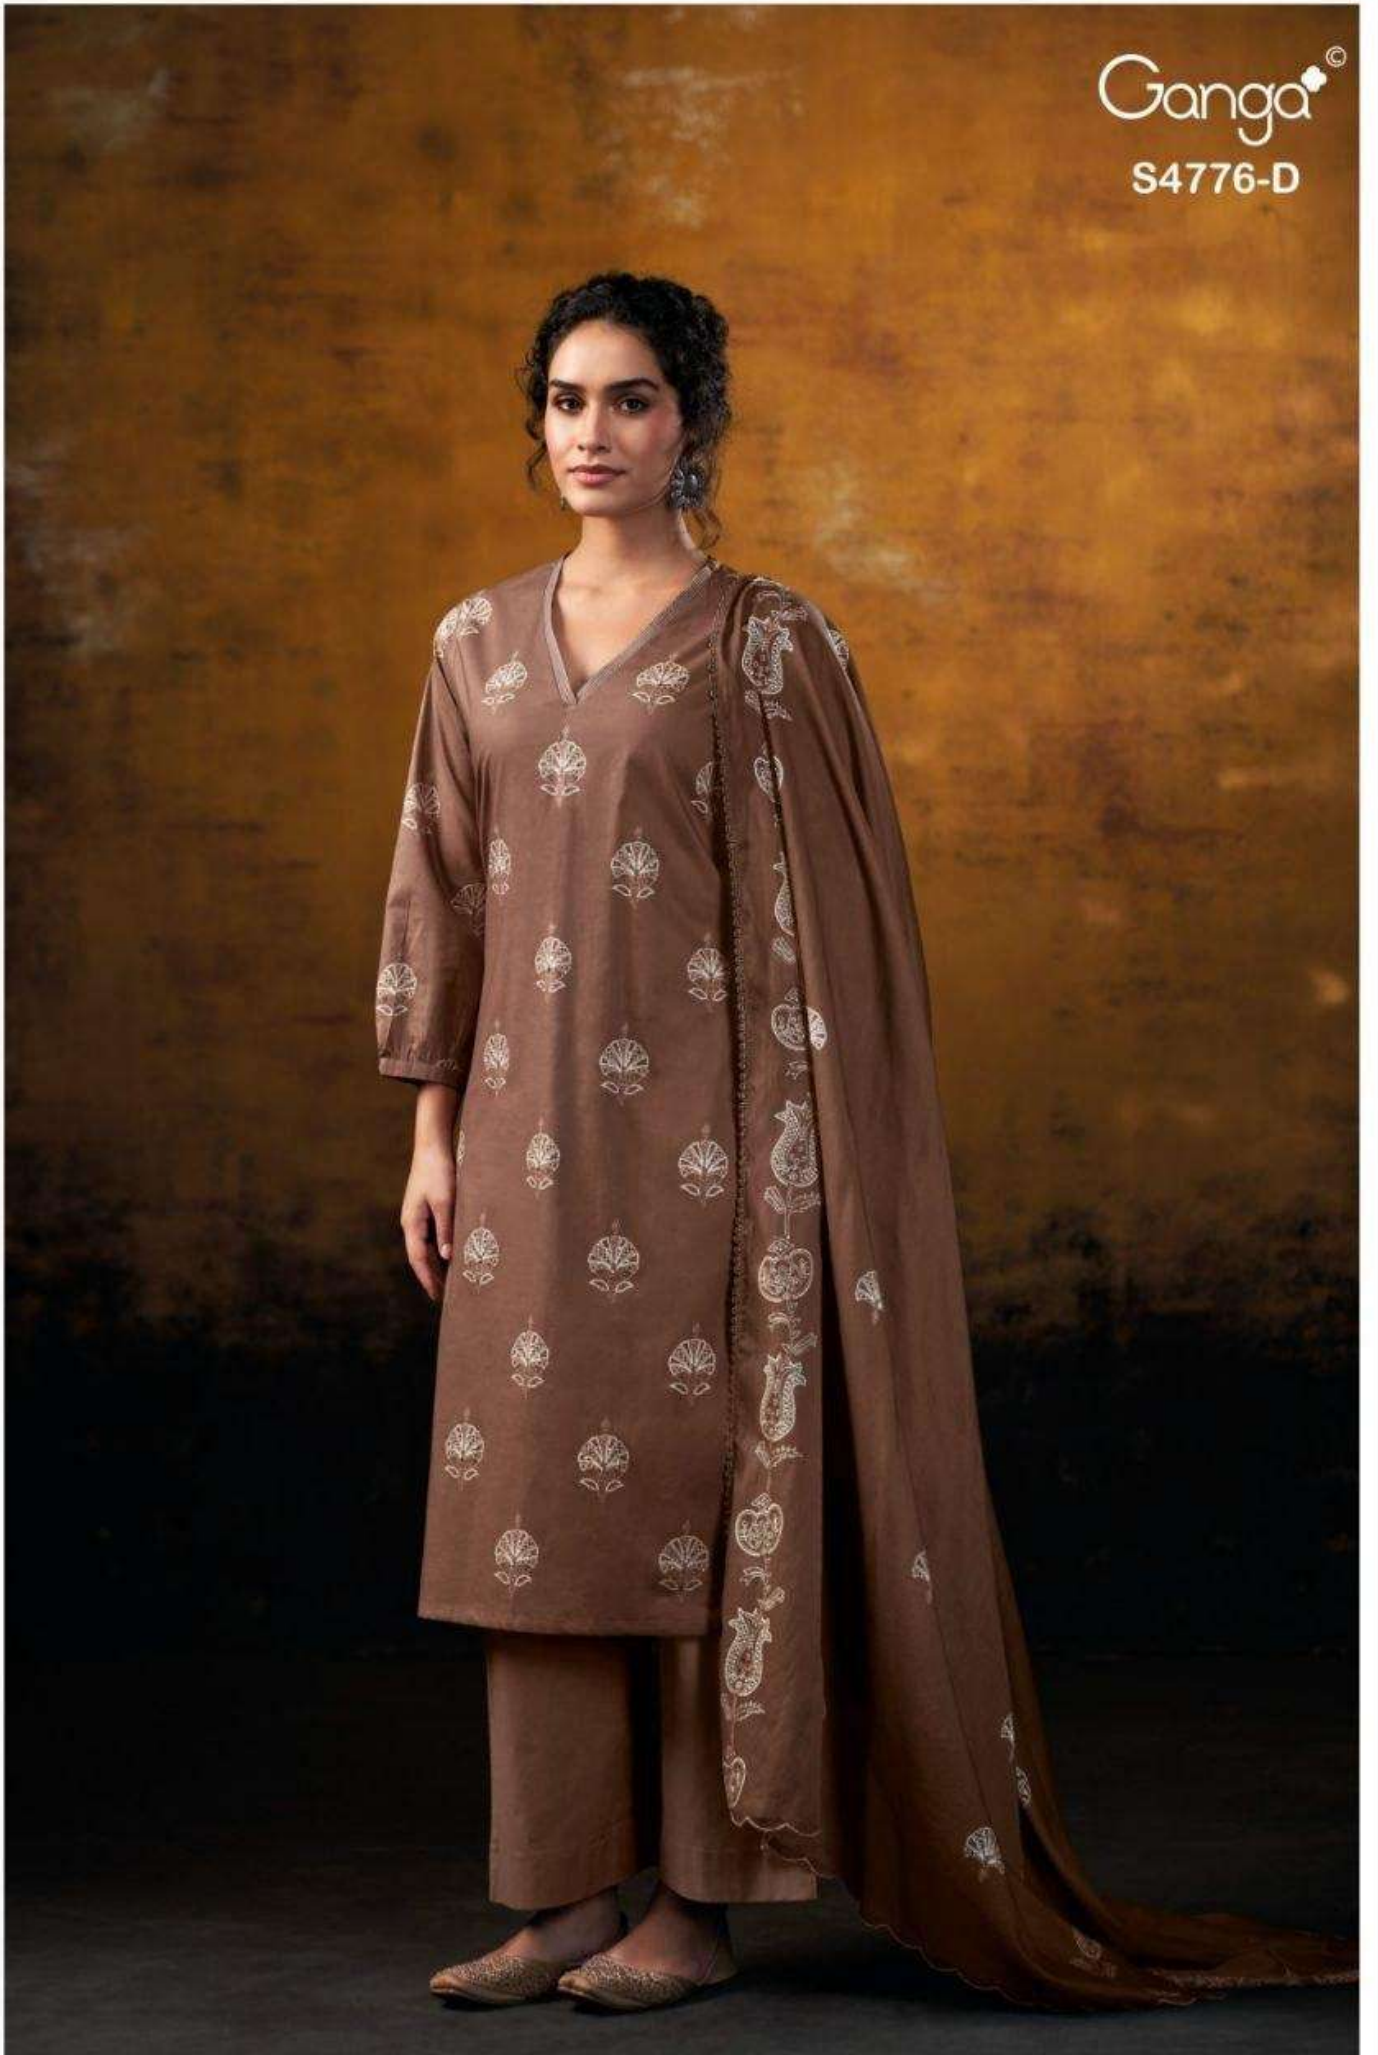

Ganga®
S4776-D