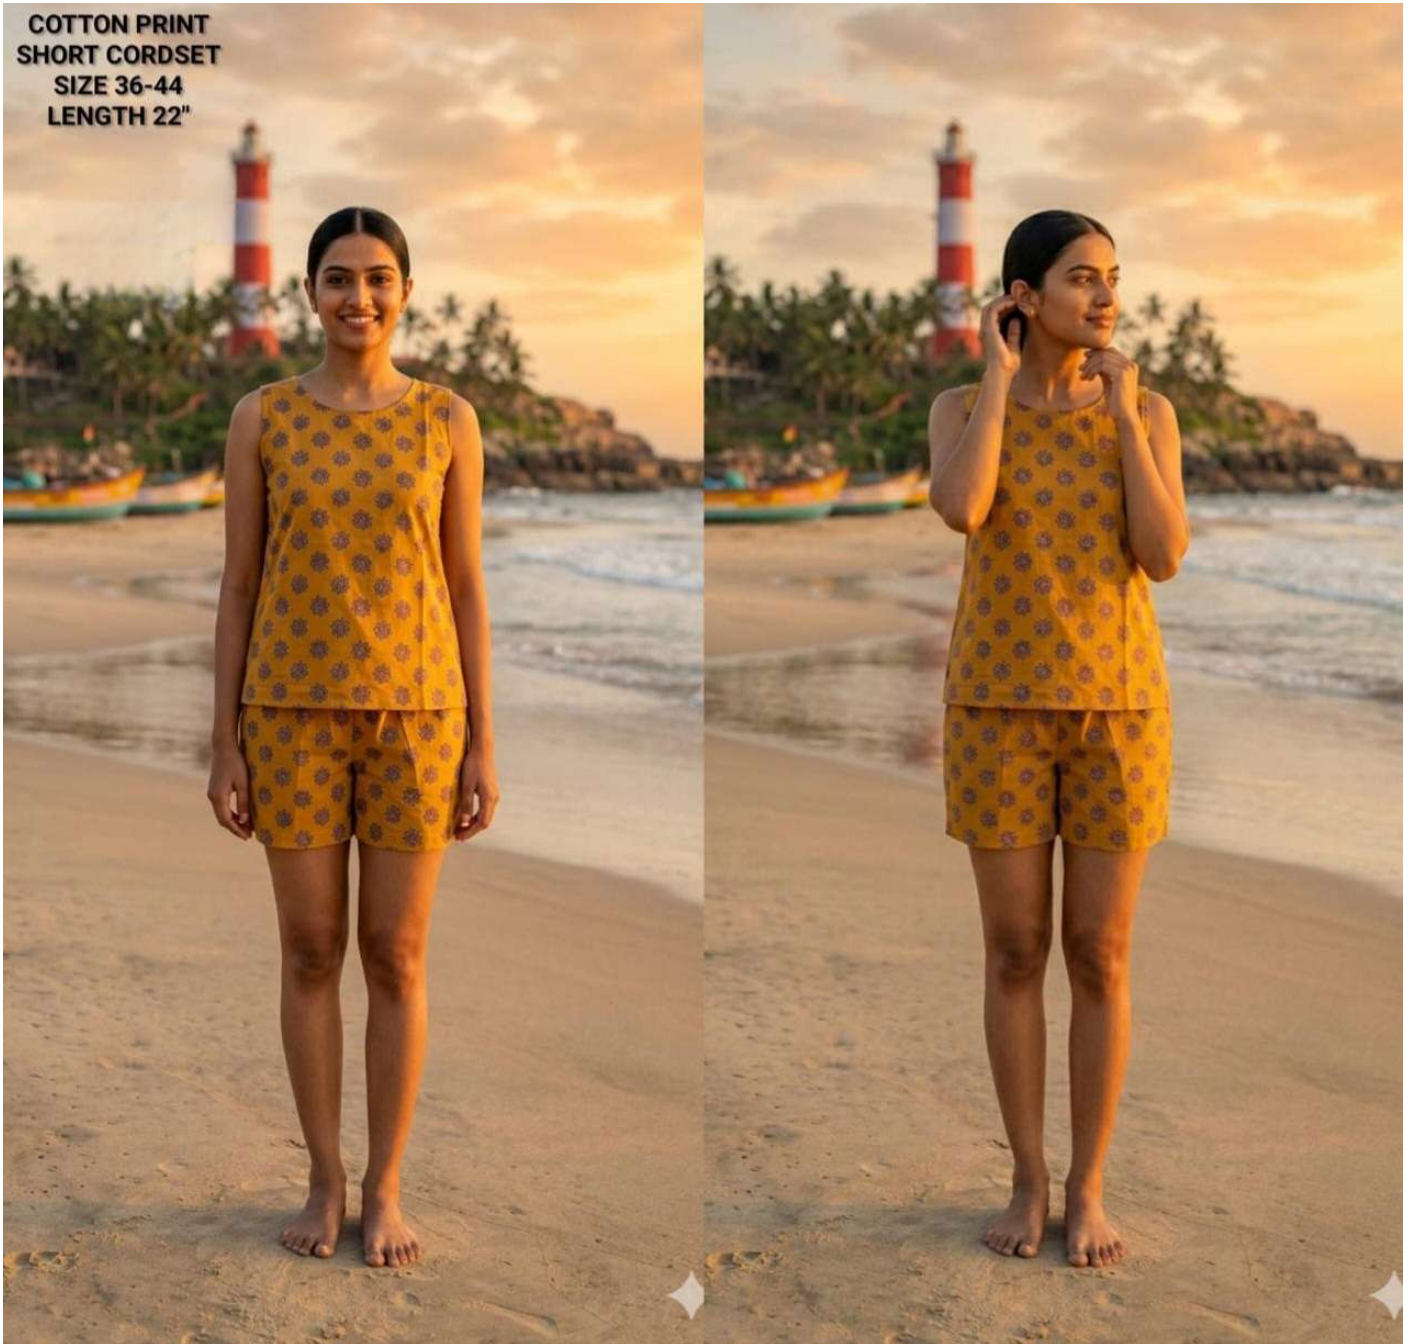

**COTTON PRINT
SHORT CORDSET
SIZE 36-44
LENGTH 22"**