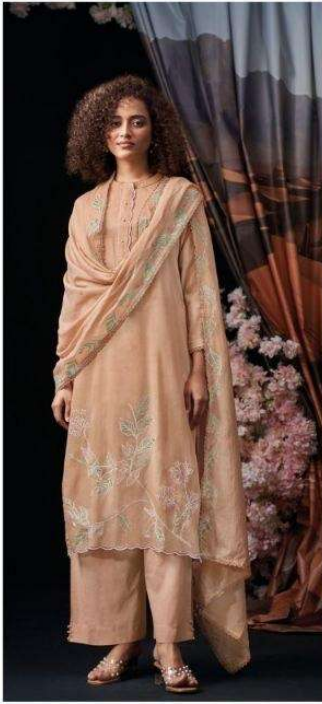

S4679-A

Ganga®
Givra
S4679- A/B/C/D