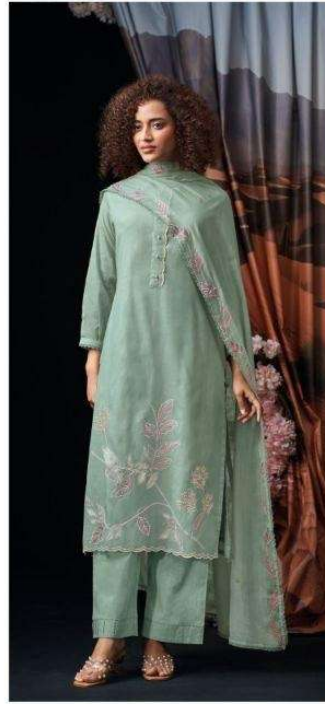

S4679-C

Ganga®
Givra
S4679- A/B/C/D