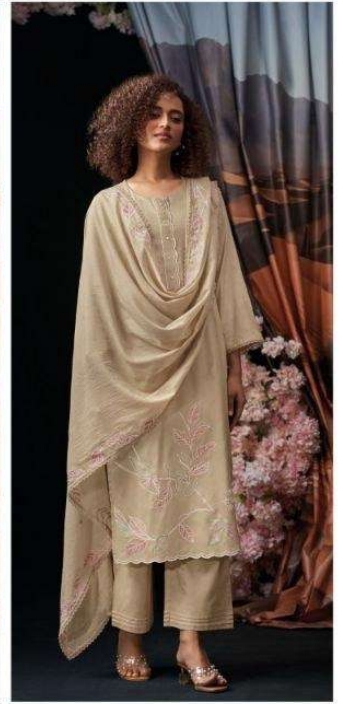

S4679-D

Ganga®
Givra
S4679- A/B/C/D