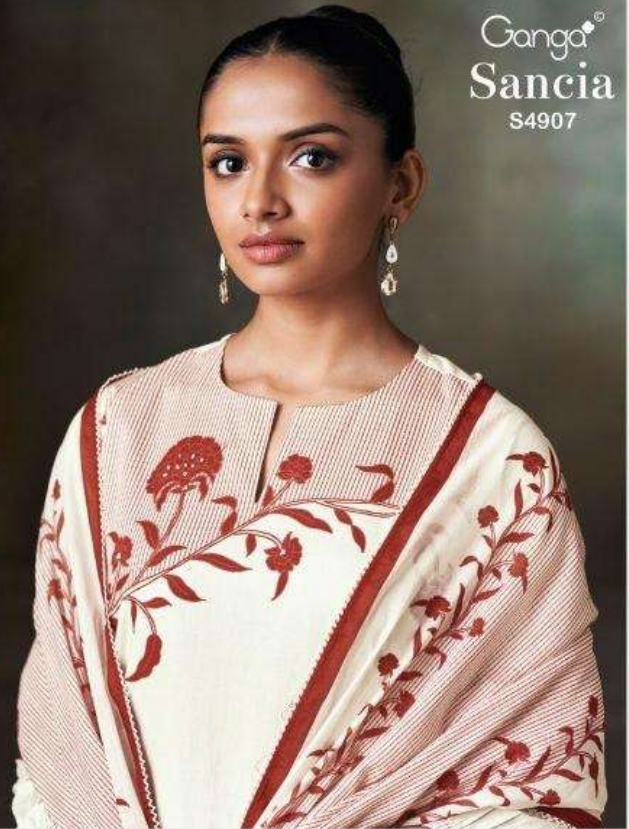

Ganga[®]
Sancia
S4907

Ganga®

Ganga®
Sancia
S4907

Sancia
S4907

—DESCRIPTION—

~TOP~

PREMIUM COTTON PRINTED WITH HAND WORK,
SOLID BORDER ON DAMAN.

~BOTTOM~

PREMIUM COTTON SOLID COLOR

~DUPATTA~

PREMIUM COTTON MUL PRINTED WITH CROCHET
LACE BORDER.

WHOLESALE PRICE
1590/- EACH+GST(EXTRA)

HSN CODE- 520851

MOQ : 64 PCS

TOTAL SUITS-04

Ganga[®]