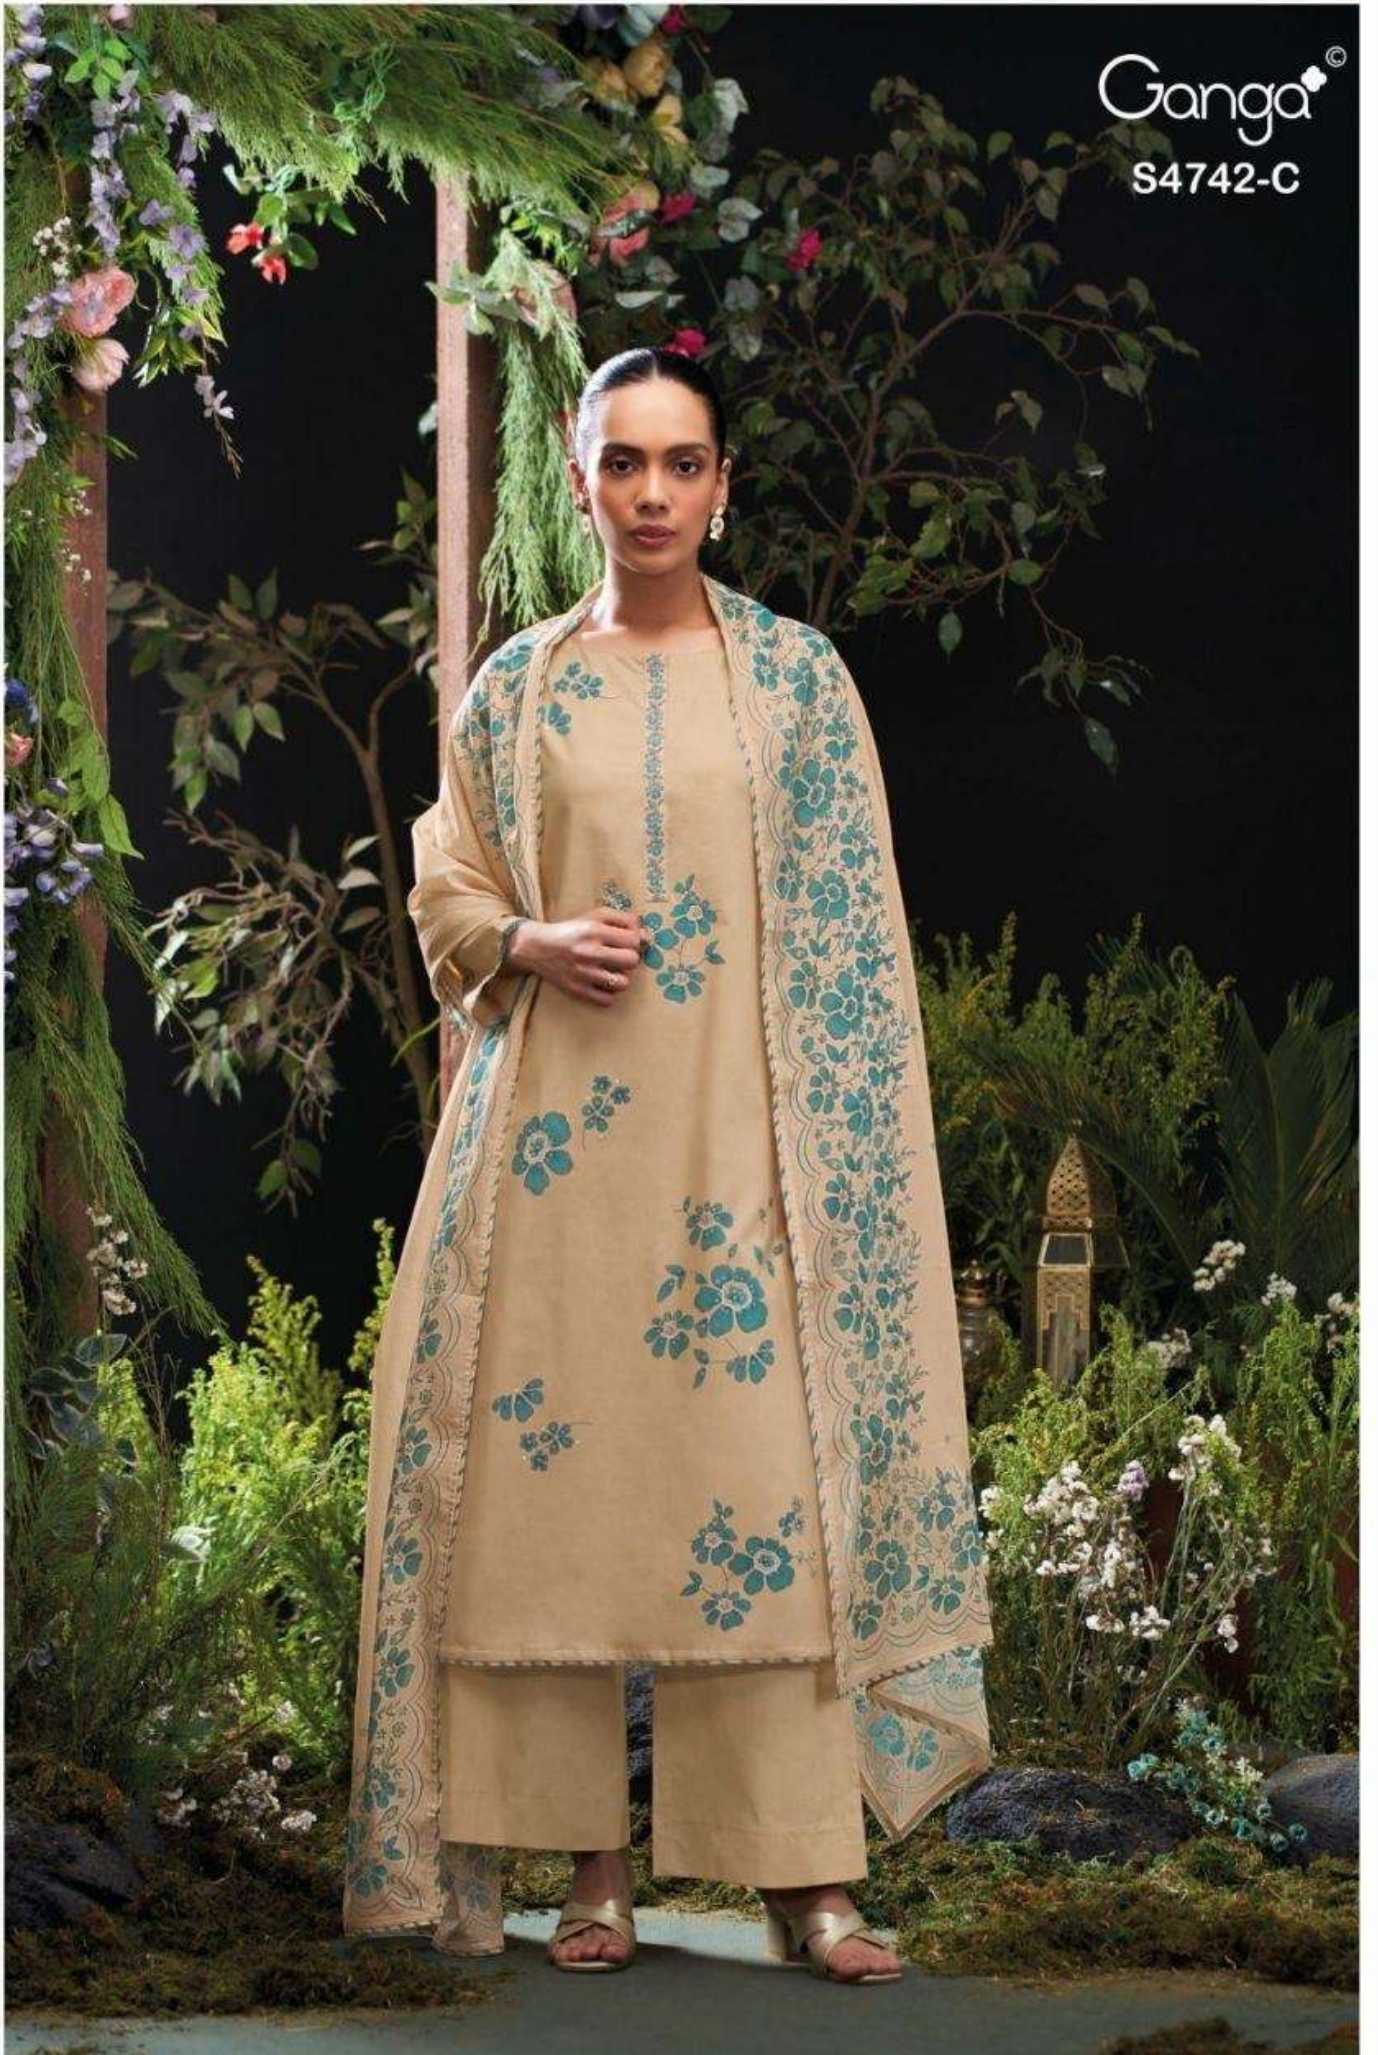

Ganga[®]
Livara
S4742

Ganga[®]
S4742-C

Ganga®

Ganga®
Livara
S4742

Livara
S4742

— DESCRIPTION —

~TOP~

PREMIUM COTTON PRINTED WITH HAND EMBROIDERY,
EMBROIDERY LACE ON SLEEVES & NECK,
PRINTED ON DAMAN.

~BOTTOM~

PREMIUM COTTON SOLID COLOR

~DUPATTA~

PREMIUM COTTON MUL PRINTED WITH PRINTED
LACE BORDER.

WHOLESALE PRICE
1590/- EACH+GST(EXTRA)

HSN CODE- 520851

MOQ : 64 PCS

TOTAL SUITS-04