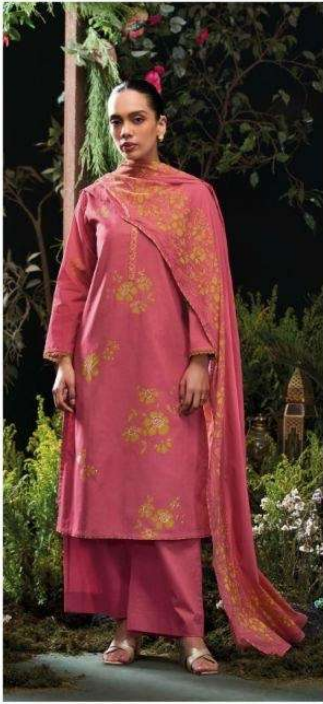

Ganga[®]
Livara
S4742

Ganga[®]
S4742-C

Ganga®

Ganga®
Livara
S4742

Livara
S4742

— DESCRIPTION —

~TOP~

PREMIUM COTTON PRINTED WITH HAND EMBROIDERY,
EMBROIDERY LACE ON SLEEVES & NECK,
PRINTED ON DAMAN.

~BOTTOM~

PREMIUM COTTON SOLID COLOR

~DUPATTA~

PREMIUM COTTON MUL PRINTED WITH PRINTED
LACE BORDER.

WHOLESALE PRICE
1590/- EACH+GST(EXTRA)

HSN CODE- 520851

MOQ : 64 PCS

TOTAL SUITS-04