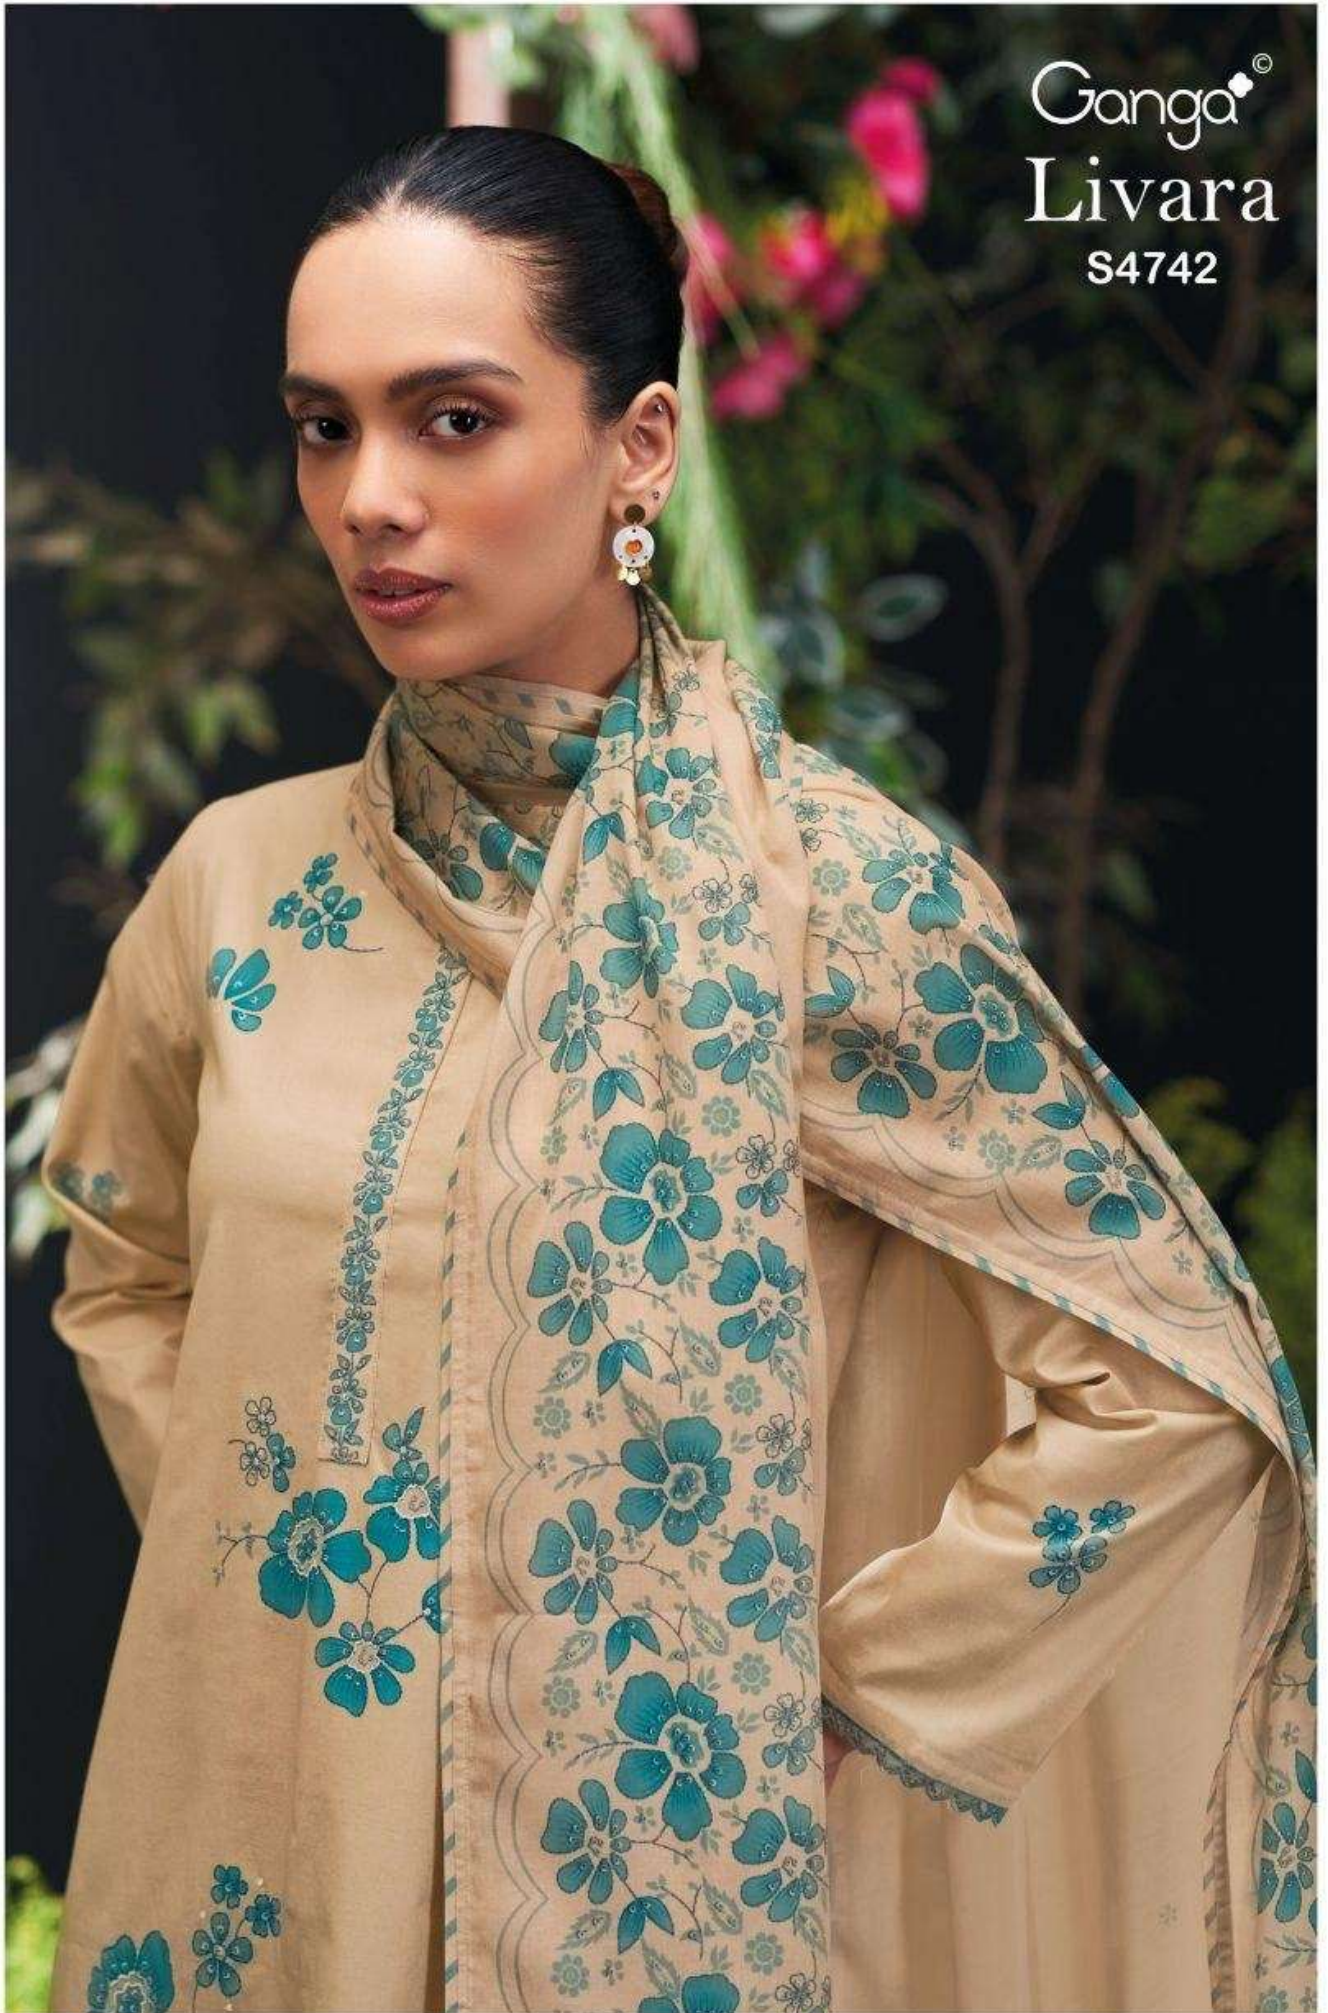

Ganga[®]
Livara
S4742

Ganga[®]
S4742-C

Ganga®

Ganga®
Livara
S4742

Livara
S4742

— DESCRIPTION —

~TOP~

PREMIUM COTTON PRINTED WITH HAND EMBROIDERY,
EMBROIDERY LACE ON SLEEVES & NECK,
PRINTED ON DAMAN.

~BOTTOM~

PREMIUM COTTON SOLID COLOR

~DUPATTA~

PREMIUM COTTON MUL PRINTED WITH PRINTED
LACE BORDER.

WHOLESALE PRICE
1590/- EACH+GST(EXTRA)

HSN CODE- 520851

MOQ : 64 PCS

TOTAL SUITS-04