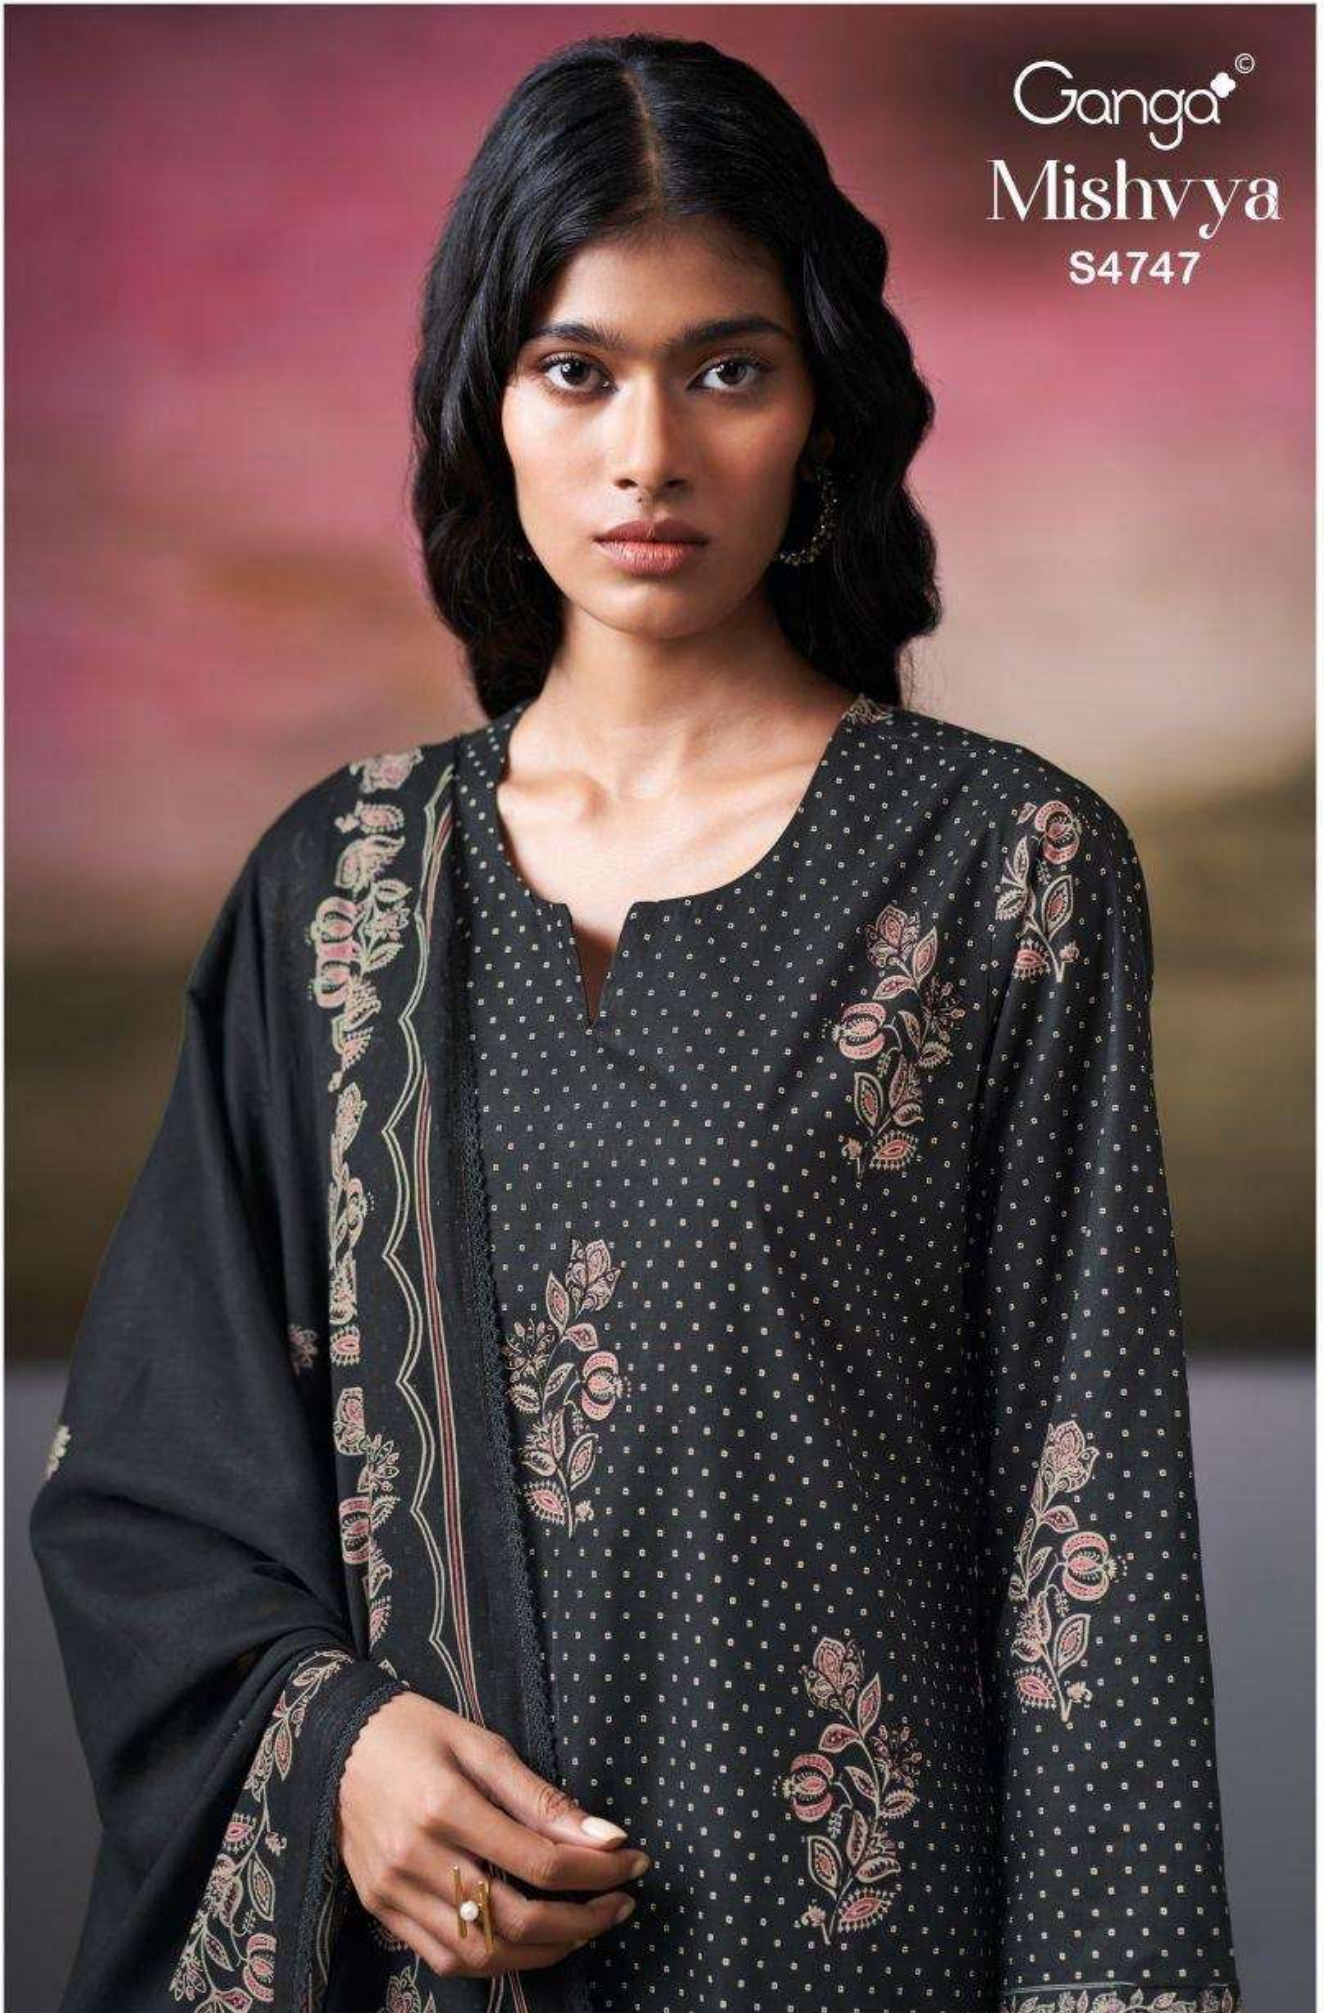

Ganga[®]
Mishvya
S4747

Ganga[®]
S4747-B

Ganga®

Ganga®
Mishvya
S4747

Mishvya
S4747

—DESCRIPTION—

~TOP~

PREMIUM COTTON PRINTED WITH HAND EMBROIDERY,
SCHIFFLI EMBROIDERY LACE ON
DAMAN & SLEEVES.

~BOTTOM~

PREMIUM COTTON SOLID COLOR

~DUPATTA~

PREMIUM COTTON MUL PRINTED WITH CROCHET
LACE BORDER.

WHOLESALE PRICE
1590/- EACH+GST(EXTRA)

HSN CODE- 520851

MOQ : 64 PCS

TOTAL SUITS-04