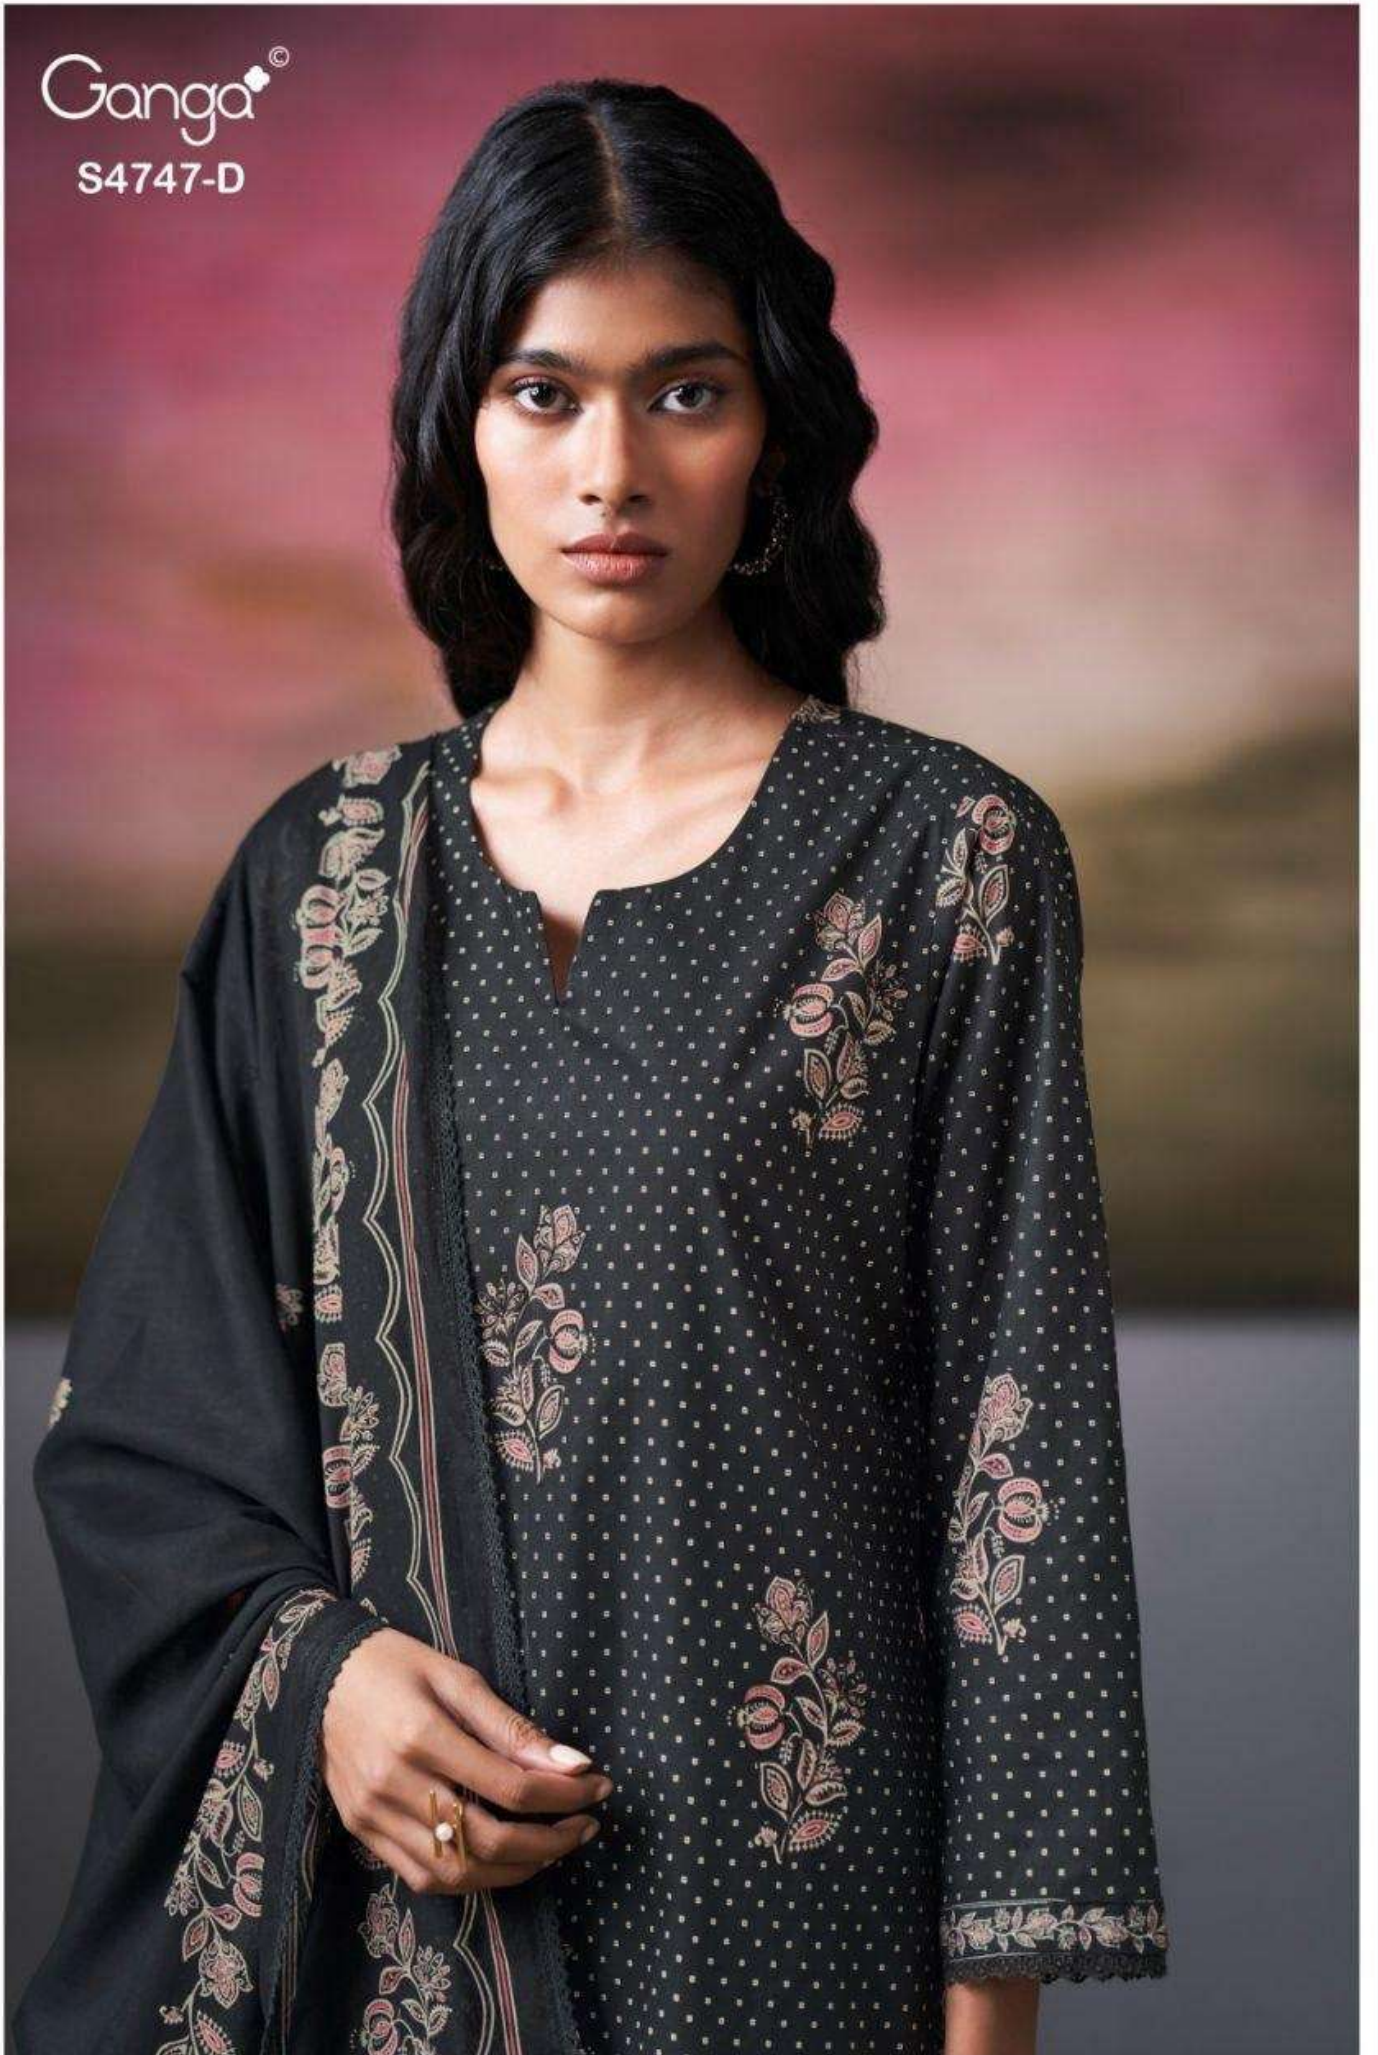

Ganga®

S4747-D