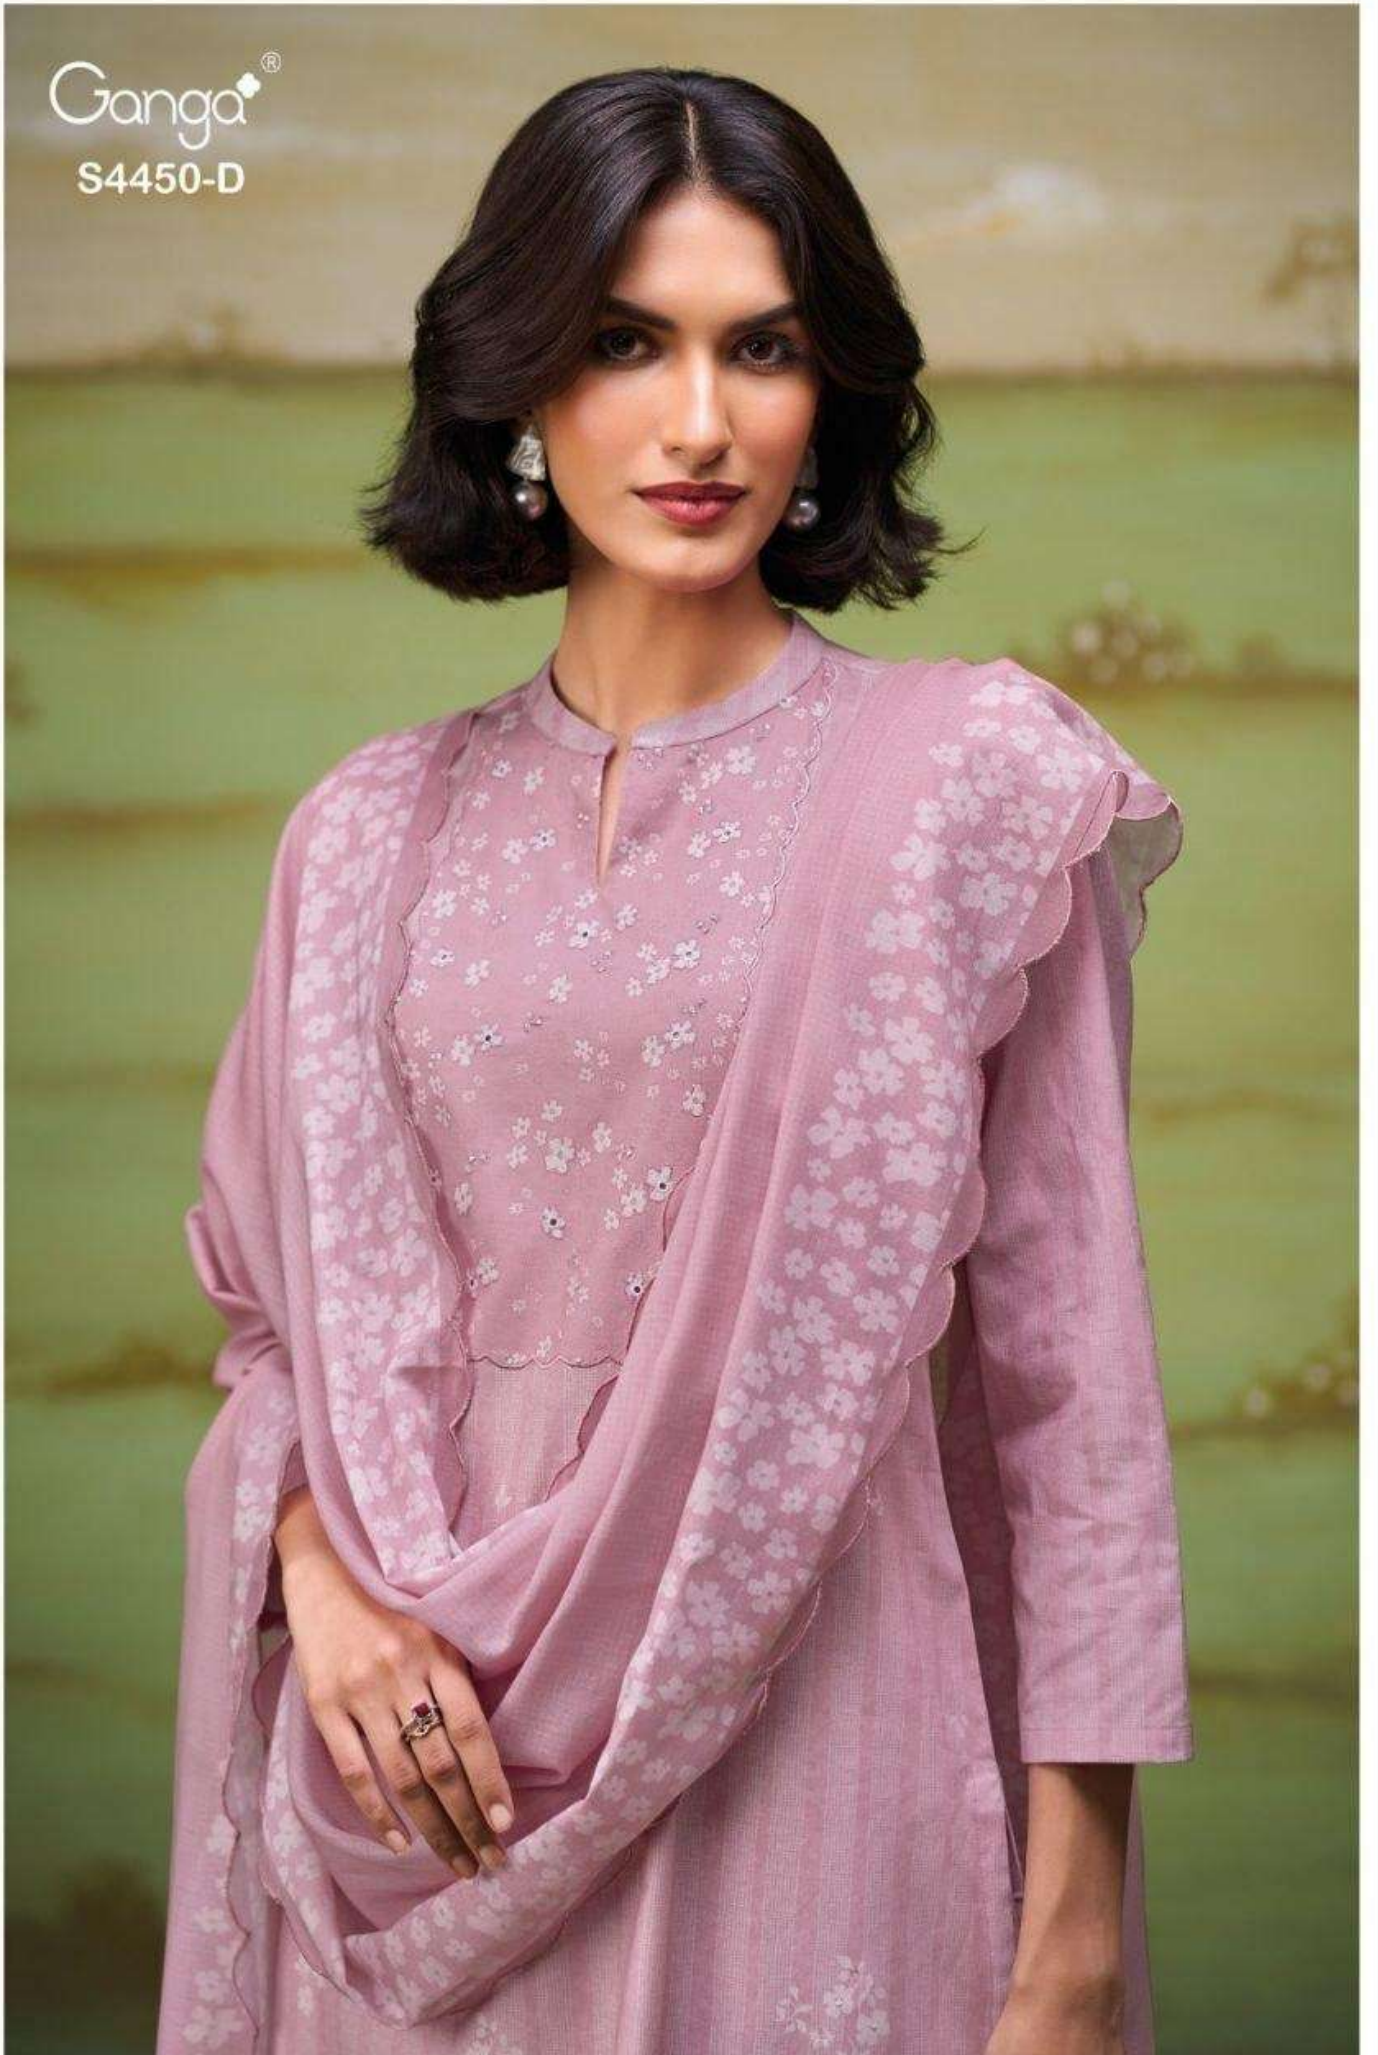

Ganga®
S4450-D