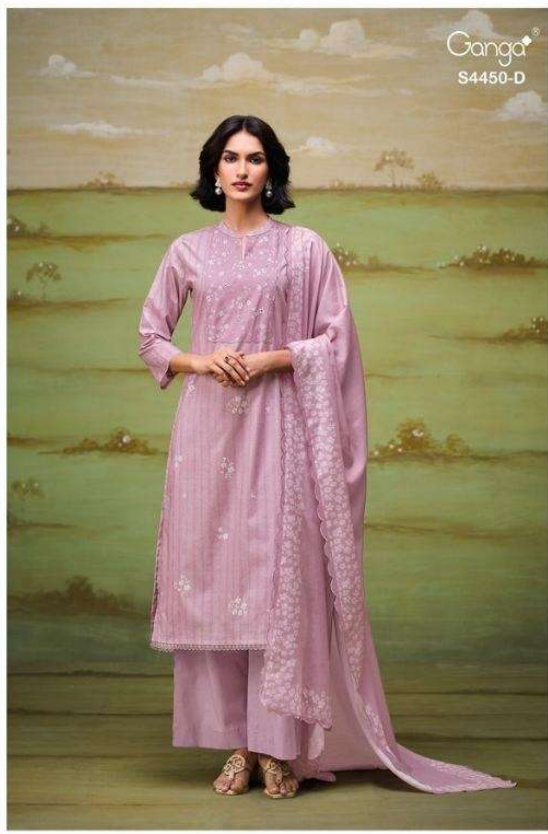

Ganga®  
Hesika  
S4450

Ganga®  
S4450-C

S4450-A

S4450-B

S4450-C

S4450-D

Ganga®  
Hesika  
S4450- A/B/C/D

PRODUCT NAME	<b><i>HESIKA</i></b>
D.NO.	<b>S4450</b>
DESCRIPTION	<p><b>TOP</b> PREMIUM COTTON PRINTED WITH HAND EMBROIDERY, HAND WORK, EMBROIDERY LACE ON DAMAN.</p> <p><b>BOTTOM</b> PREMIUM COTTON SOLID COLOR</p> <p><b>DUPATTA</b> PREMIUM COTTON MUL PRINTED WITH HAND EMBROIDERY CUT WORK.</p>
HSN CODE	<b>520851</b>
WHOLESALE PRICE	<b>1640/- EACH+GST(EXTRA)</b> <b>MOQ : 64 PCS</b>