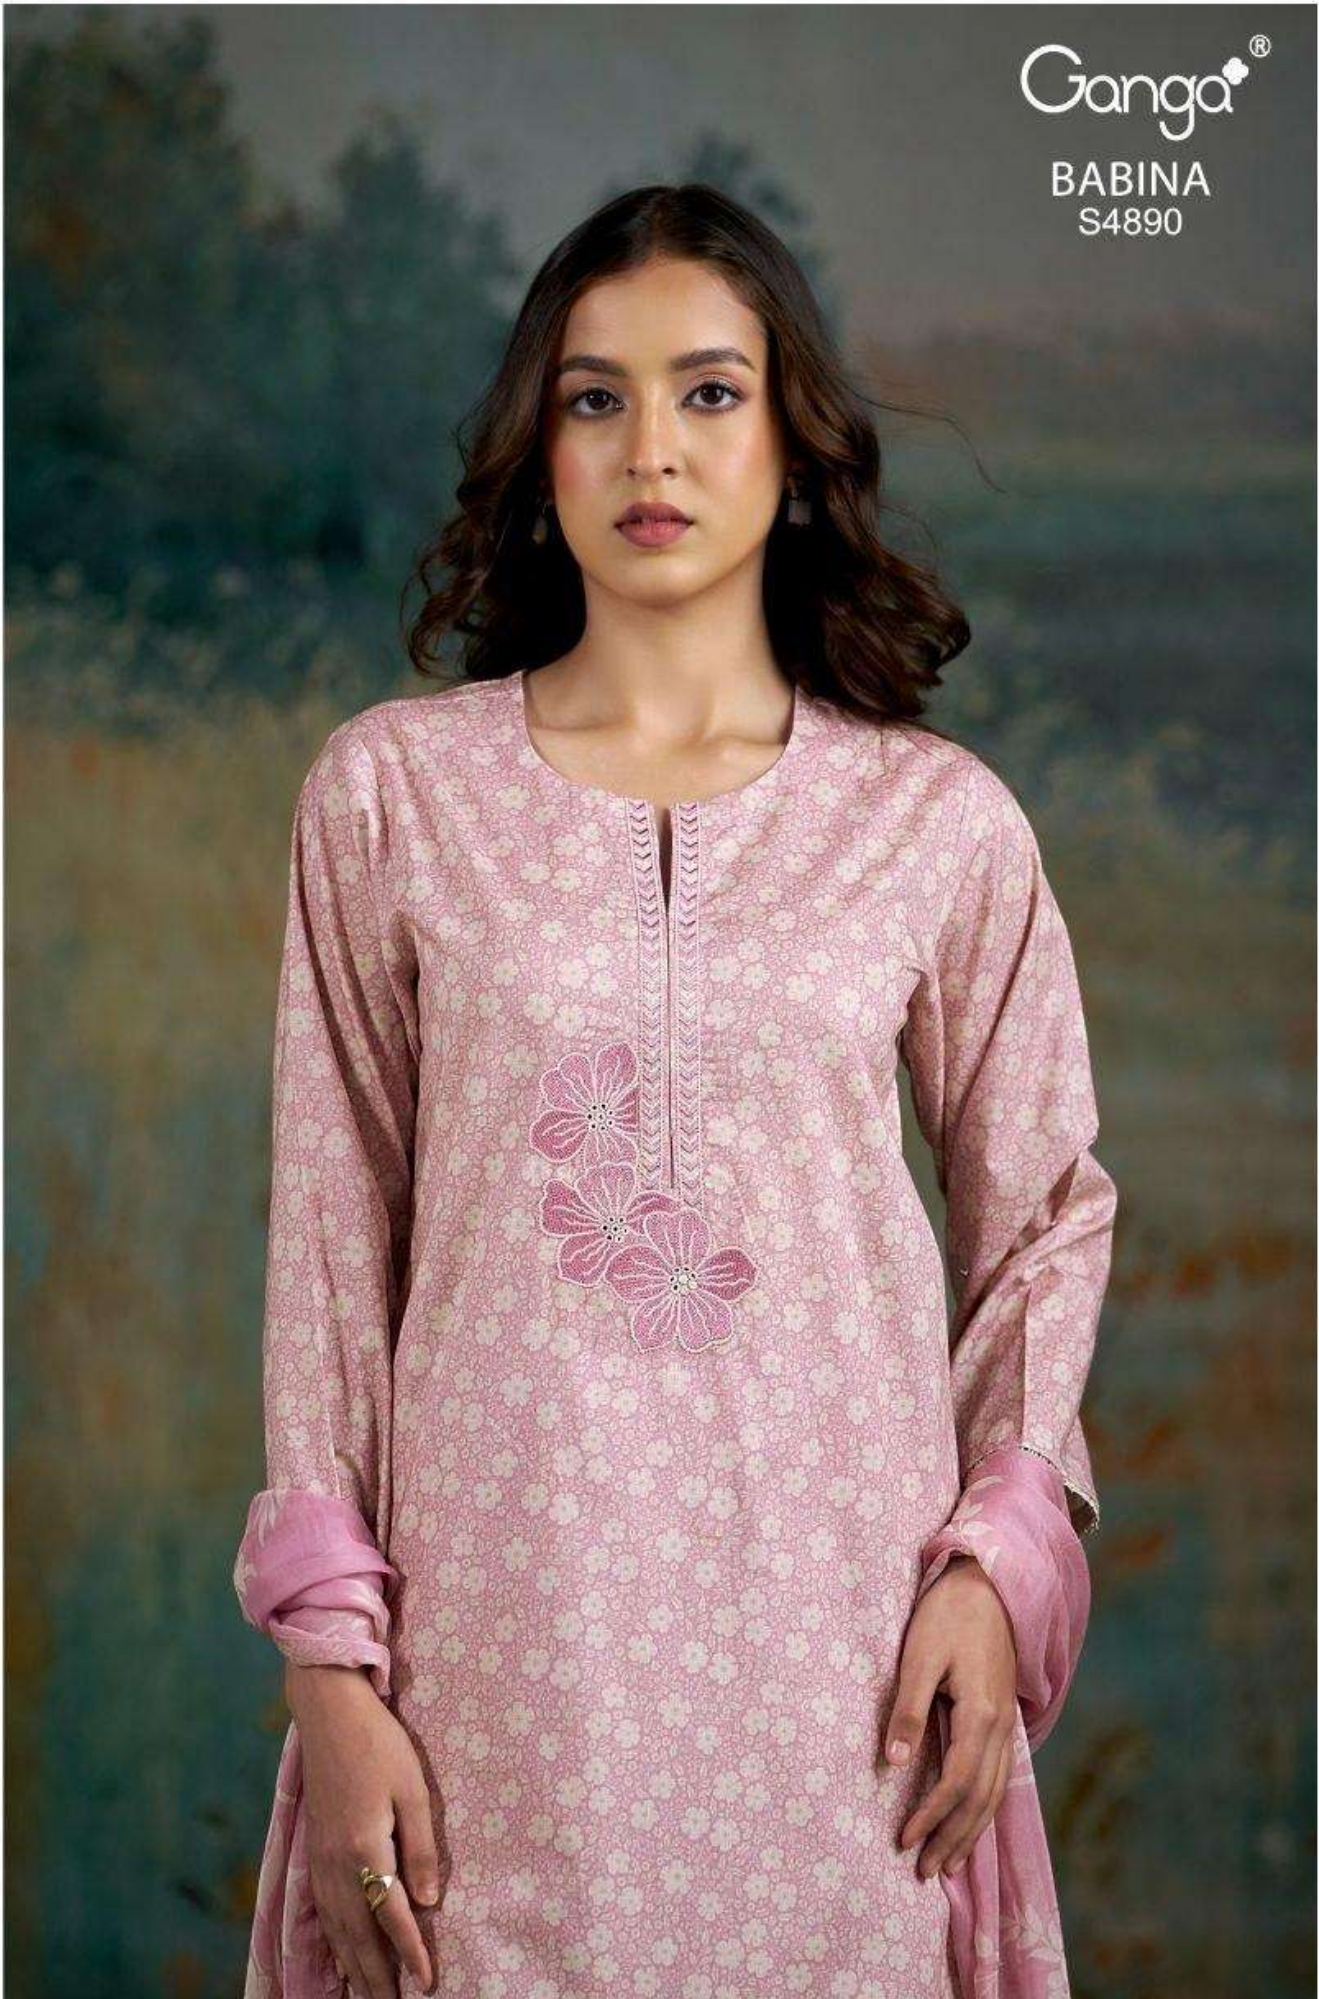

Ganga®

BABINA
S4890

Ganga®

BABINA
S4890

Ganga®

BABINA
S4890

Ganga®
BABINA
S4890

—DESCRIPTION—

~TOP~

PREMIUM COTTON PRINTED WITH EMBROIDERY,
SCHIFFLI EMBROIDERY LACE ON DAMAN & SLEEVES.

~BOTTOM~

PREMIUM COTTON PRINTED

~DUPATTA~

PREMIUM PURE CHIFFON PRINTED.

WHOLESALE PRICE
1405/- EACH+GST(EXTRA)

HSN CODE- 520851