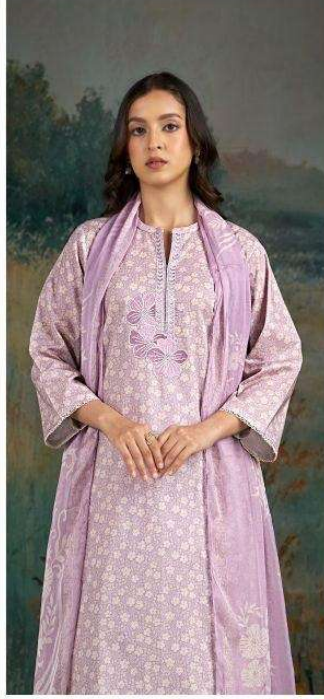

S4890-B

Ganga®

BABINA
S4890-A/B/C/D