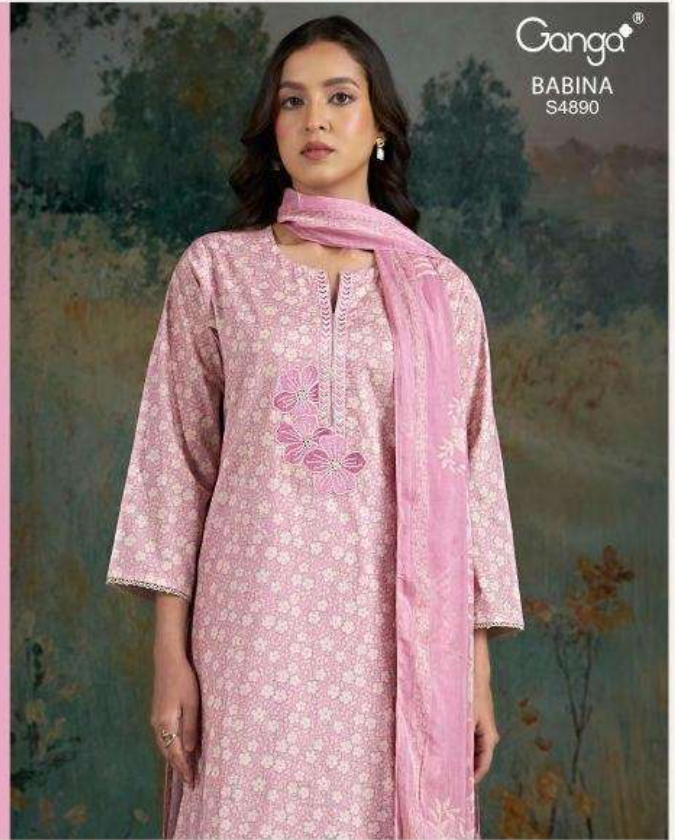

Ganga®

BABINA
S4890

Ganga®

BABINA
S4890

Ganga®

BABINA
S4890

Ganga®
BABINA
S4890

—DESCRIPTION—

~TOP~

PREMIUM COTTON PRINTED WITH EMBROIDERY,
SCHIFFLI EMBROIDERY LACE ON DAMAN & SLEEVES.

~BOTTOM~

PREMIUM COTTON PRINTED

~DUPATTA~

PREMIUM PURE CHIFFON PRINTED.

WHOLESALE PRICE
1405/- EACH+GST(EXTRA)

HSN CODE- 520851