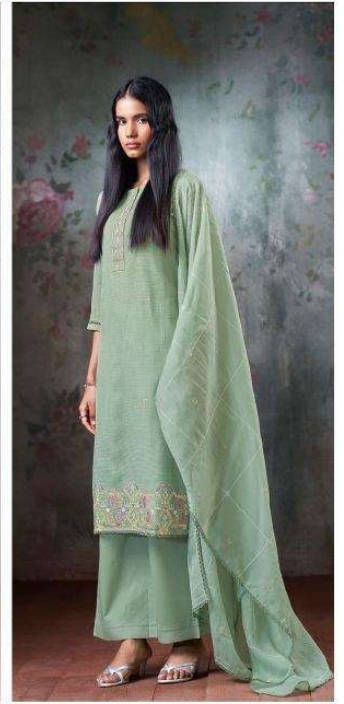

S4844-D

Ganga®
Caaska
S4844- A/B/C/D