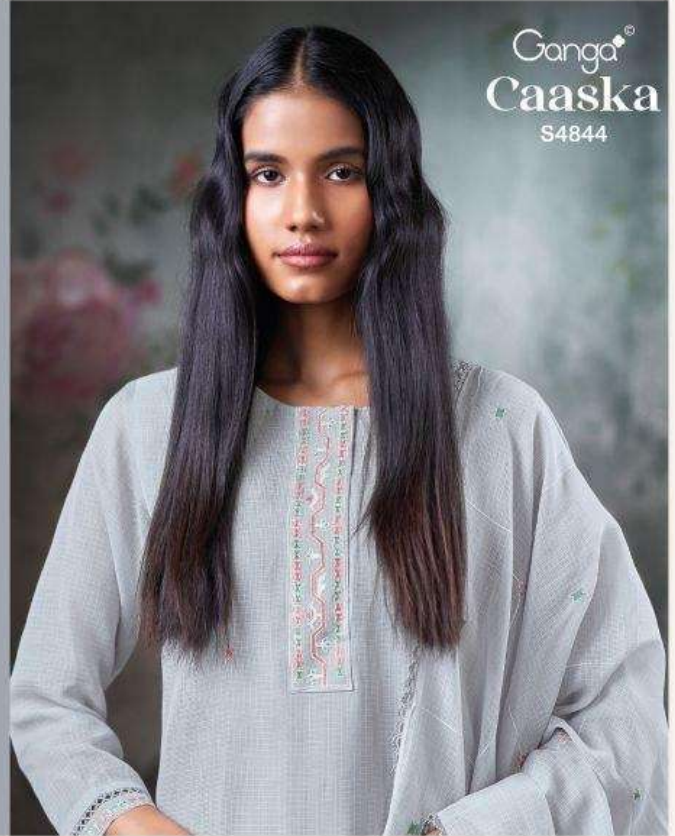

Ganga[®]
S4844-A

Ganga[®]
S4844-C

Ganga[®]
S4844-D

Ganga[®]

S4844-B

Ganga[®]
Caaska

S4844

Ganga[®]
S4844-A

Ganga[®]

S4844-A

Ganga[®]

S4844-D

Ganga®

Ganga®
Caaska
S4844

Caaska
S4844

—DESCRIPTION—

~TOP~

PREMIUM PURE BEMBERG KOTA SOLID COLOR WITH EMBROIDERY, EMBROIDERY LACE ON NECK, SLEEVES, SCHIFFLI EMBROIDERY LACE ON DAMAN & SLEEVES.

~BOTTOM~

PREMIUM COTTON SOLID COLOR

~DUPATTA~

PREMIUM PURE BEMBERG KOTA SOLID COLOR WITH EMBROIDERY, SCHIFFLI EMBROIDERY LACE BORDER.