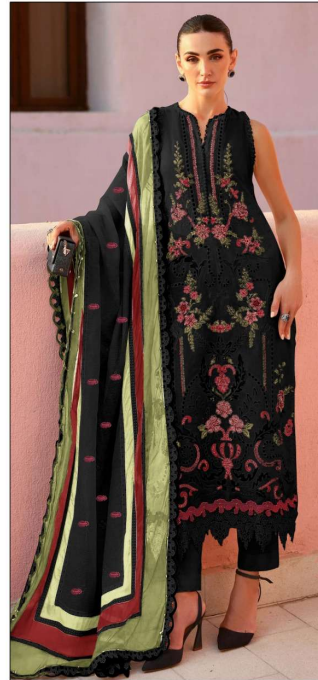

*Serene*TM
Pakistani Suit
A BRAND BY **MEGHA EXPORT**

S - 943 D

TOP

LAWN COTTON CAMBRIC HEAVY EMBROIDERY
WORK WITH KHATLI WORK

DUPATTA

MASLIN COTTON DIGITAL PRINT

BOTTOM

LAWN COTTON

S - 943 A

S - 943 B

S - 943 C

S - 943 D

*Serine*TM
Pakistani Suit
A BRAND BY MEGHA EXPORT

S - 943 C

TOP

LAWN COTTON CAMBRIC HEAVY EMBROIDERY
WORK WITH KHATLI WORK

DUPATTA

MASLIN COTTON DIGITAL PRINT

BOTTOM

LAWN COTTON

*Serene*TM
Pakistani Suit
A BRAND BY **MEGHA EXPORT**

S - 943 A

TOP

LAWN COTTON CAMBRIC HEAVY EMBROIDERY
WORK WITH KHATLI WORK