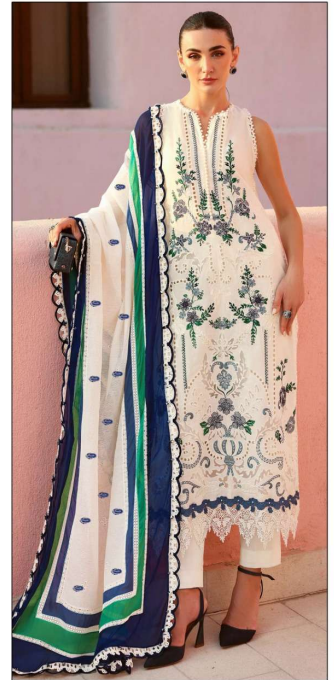

*Serene*TM
Pakistani Suit
A BRAND BY **MEGHA EXPORT**

S - 943 D

TOP

LAWN COTTON CAMBRIC HEAVY EMBROIDERY
WORK WITH KHATLI WORK

DUPATTA

MASLIN COTTON DIGITAL PRINT

BOTTOM

LAWN COTTON

S - 943 A

S - 943 B

S - 943 C

S - 943 D

*Serine*TM
Pakistani Suit
A BRAND BY MEGHA EXPORT

S - 943 C

TOP

LAWN COTTON CAMBRIC HEAVY EMBROIDERY
WORK WITH KHATLI WORK