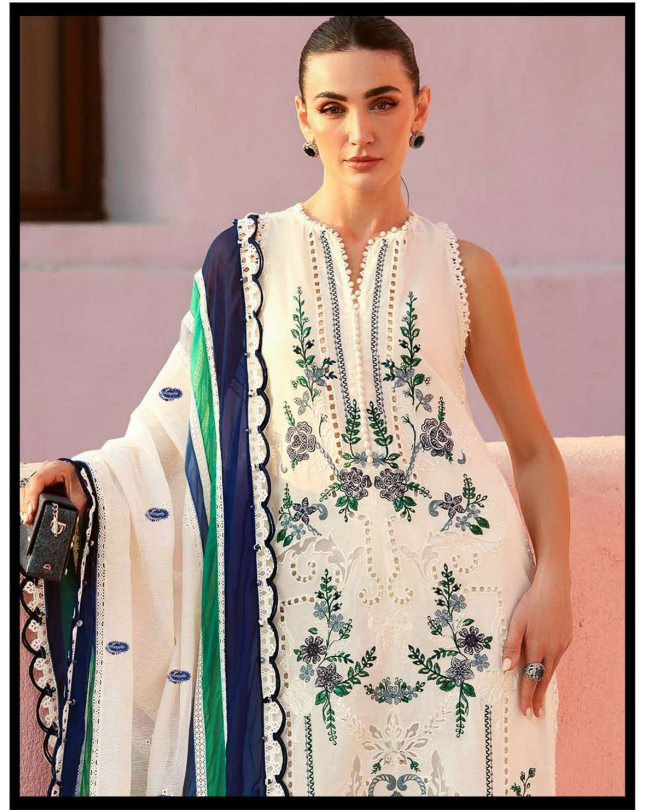

Serine^{TM}
Pakistani Suit
A BRAND BY MEGHA EXPORT

S - 943 D