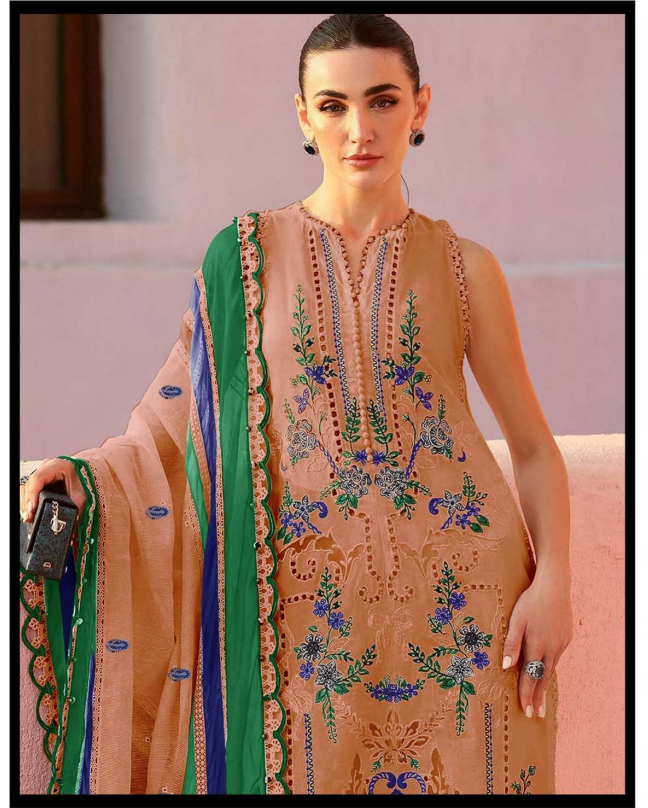

Serene^{TM}
Pakistani Suit
A BRAND BY MEGHA EXPORT

S - 943 B