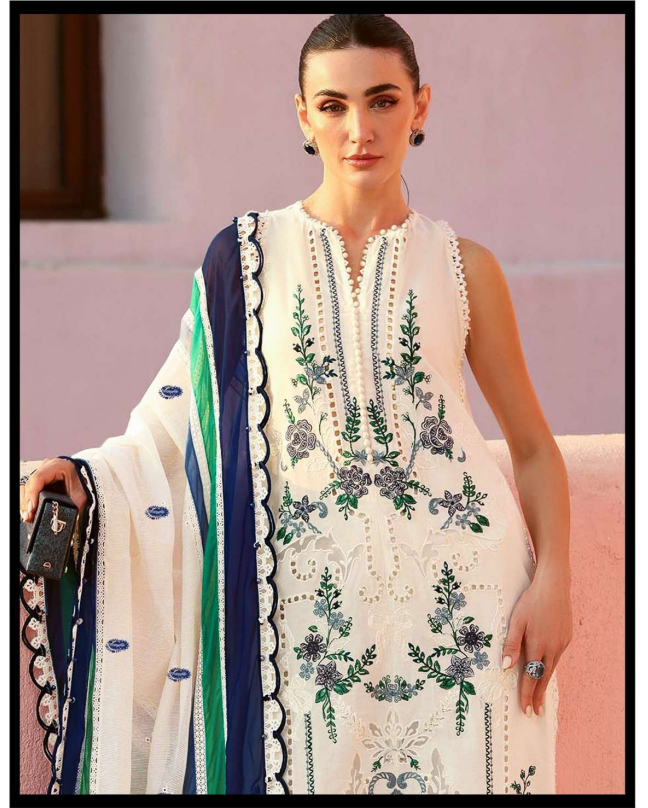

*Serene*TM
Pakistani Suit
A BRAND BY **MEGHA EXPORT**

S - 943 D

TOP

LAWN COTTON CAMBRIC HEAVY EMBROIDERY
WORK WITH KHATLI WORK

DUPATTA

MASLIN COTTON DIGITAL PRINT

BOTTOM

LAWN COTTON

S - 943 A

S - 943 B

S - 943 C

S - 943 D

*Serine*TM
Pakistani Suit
A BRAND BY MEGHA EXPORT

S - 943 C

TOP

LAWN COTTON CAMBRIC HEAVY EMBROIDERY
WORK WITH KHATLI WORK