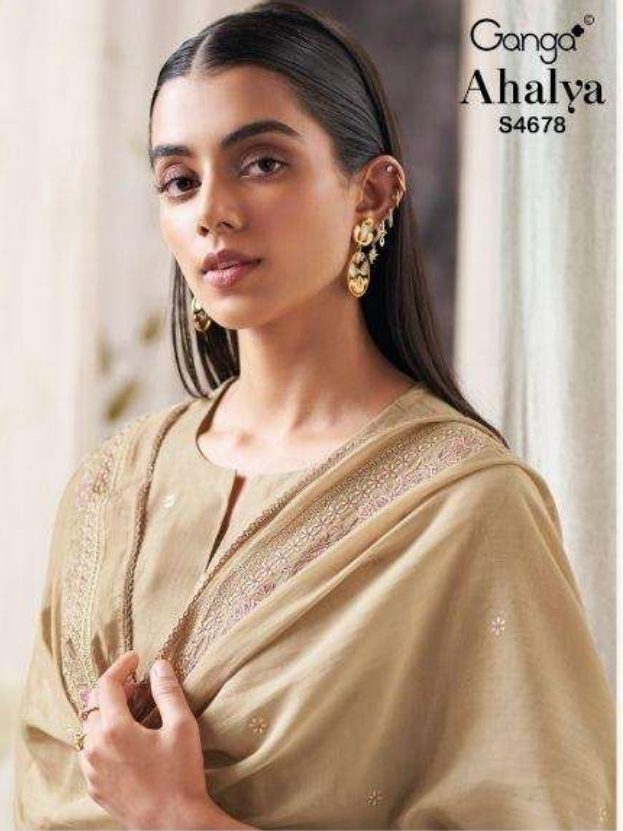

Ganga[®]
Ahalya
S4678

Ganga®

Ganga®
Ahalya
S4678

Ahalya
S4678

—DESCRIPTION—

~TOP~

PREMIUM PURE MUL SOLID COLOR WITH EMBROIDERY,
CROCHET JARI LACE DAMAN & SLEEVES.

~BOTTOM~

PREMIUM COTTON SOLID COLOR

~DUPATTA~

PREMIUM PURE MUL SOLID COLOR WITH EMBROIDERY,
CROCHET JARI LACE BORDER.

WHOLESALE PRICE
2495/- EACH+GST(EXTRA)

HSN CODE- 540834

MOQ : 64 PCS

TOTAL SUITS-04

S4678-A