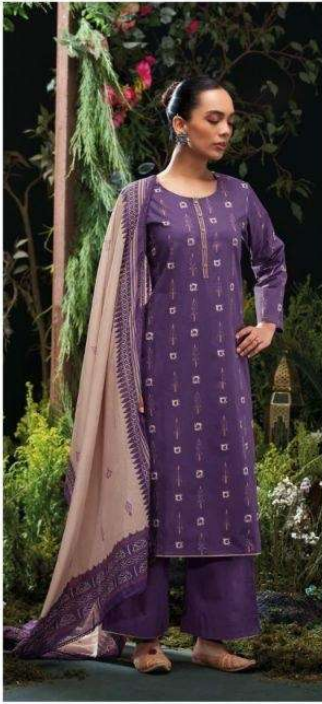

S4756-A

Ganga®
Nityasha
S4756- A/B/C/D