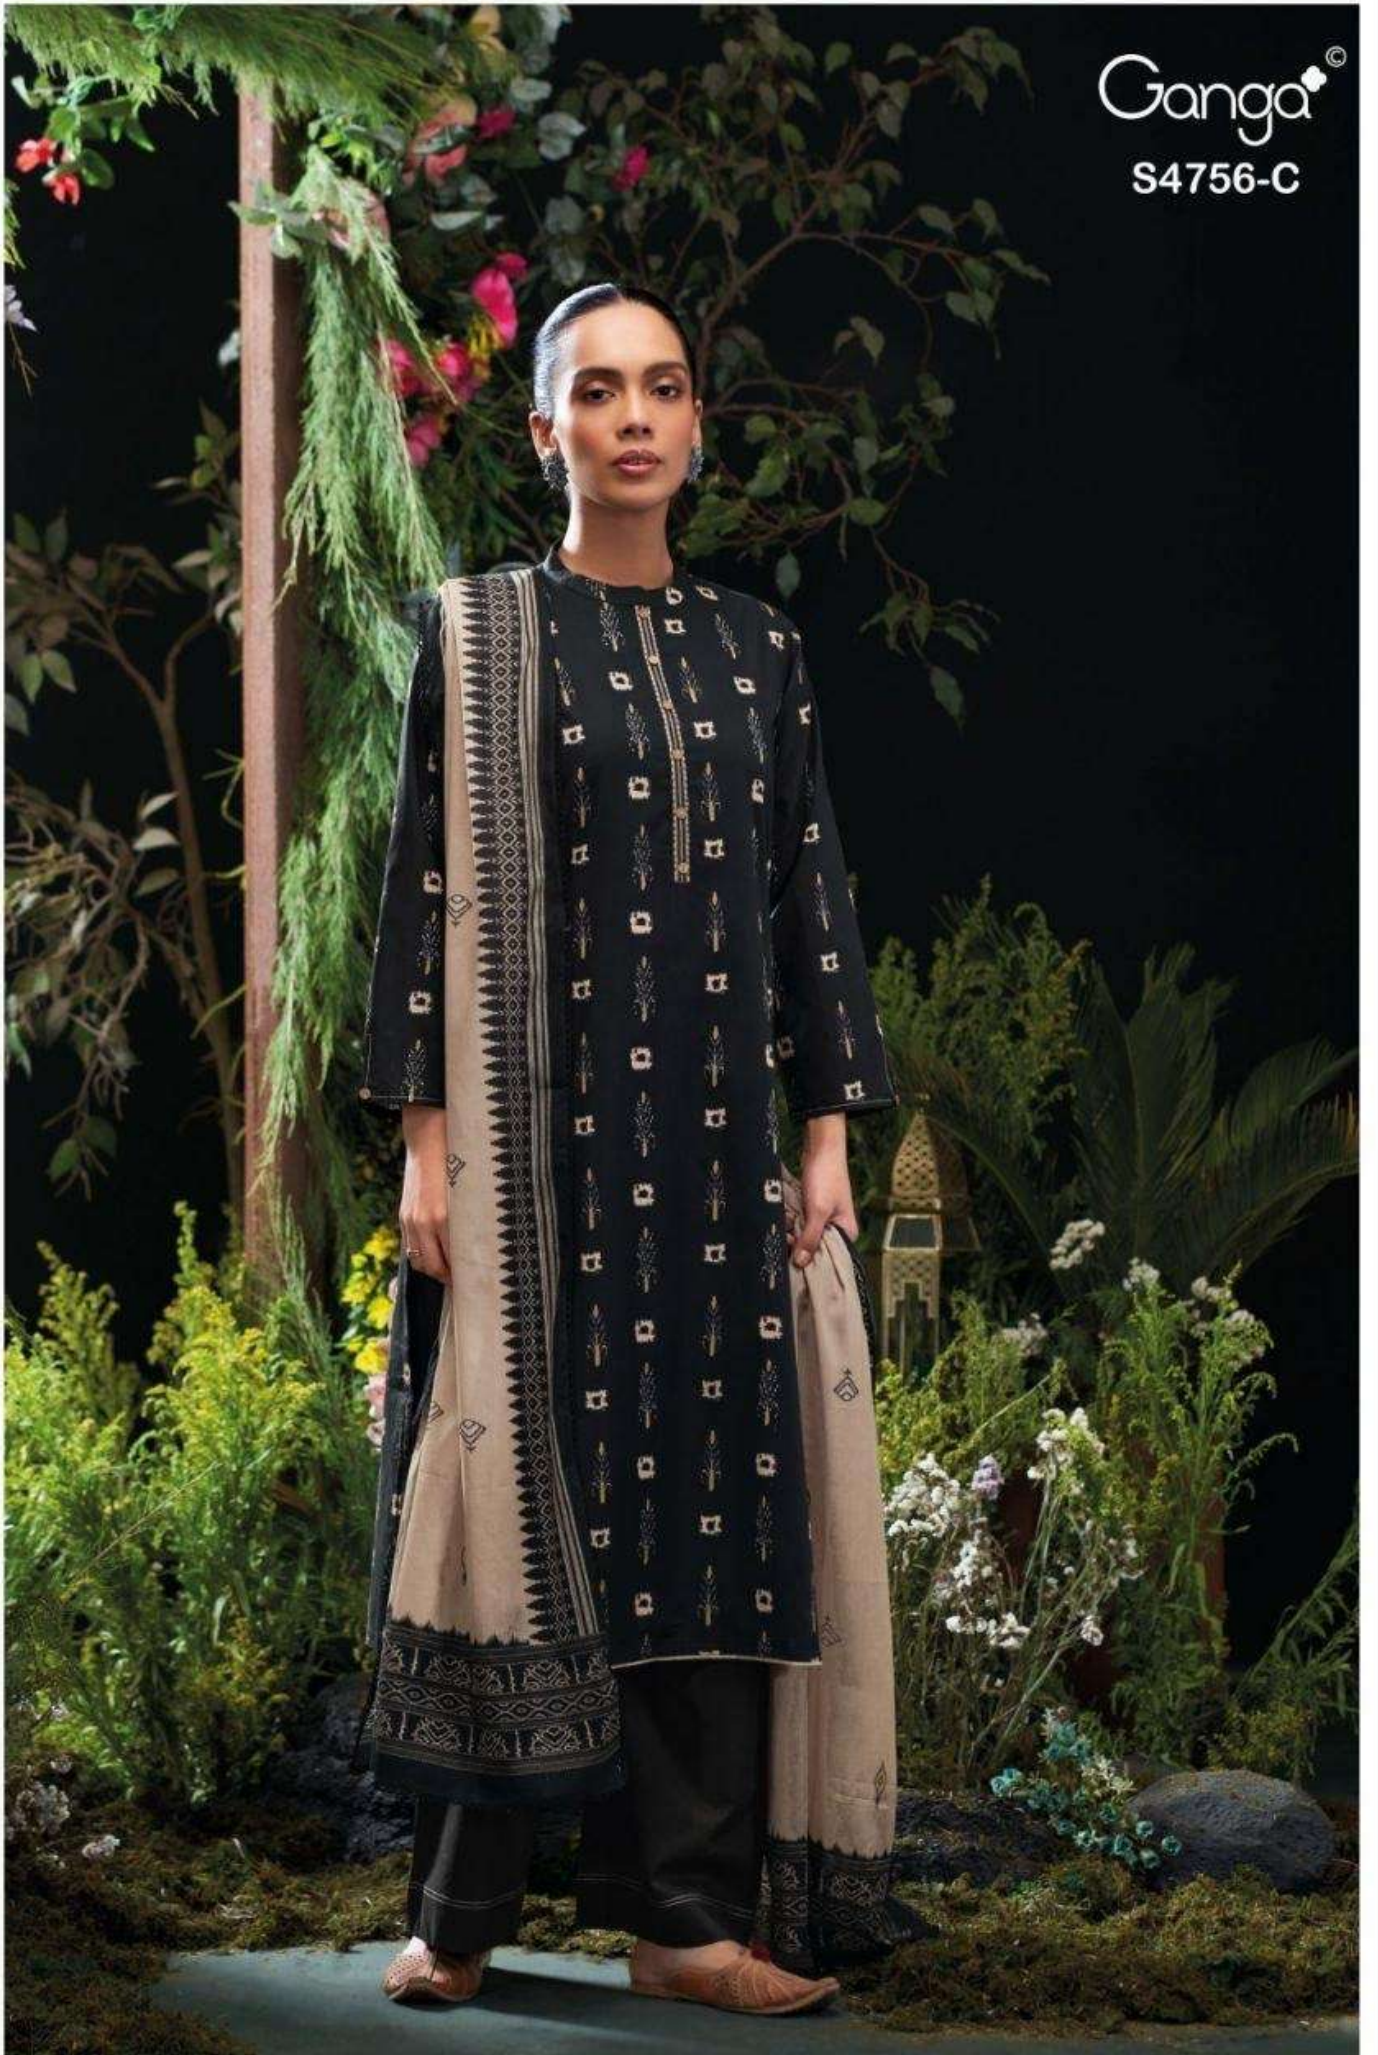

Ganga®
S4756-C