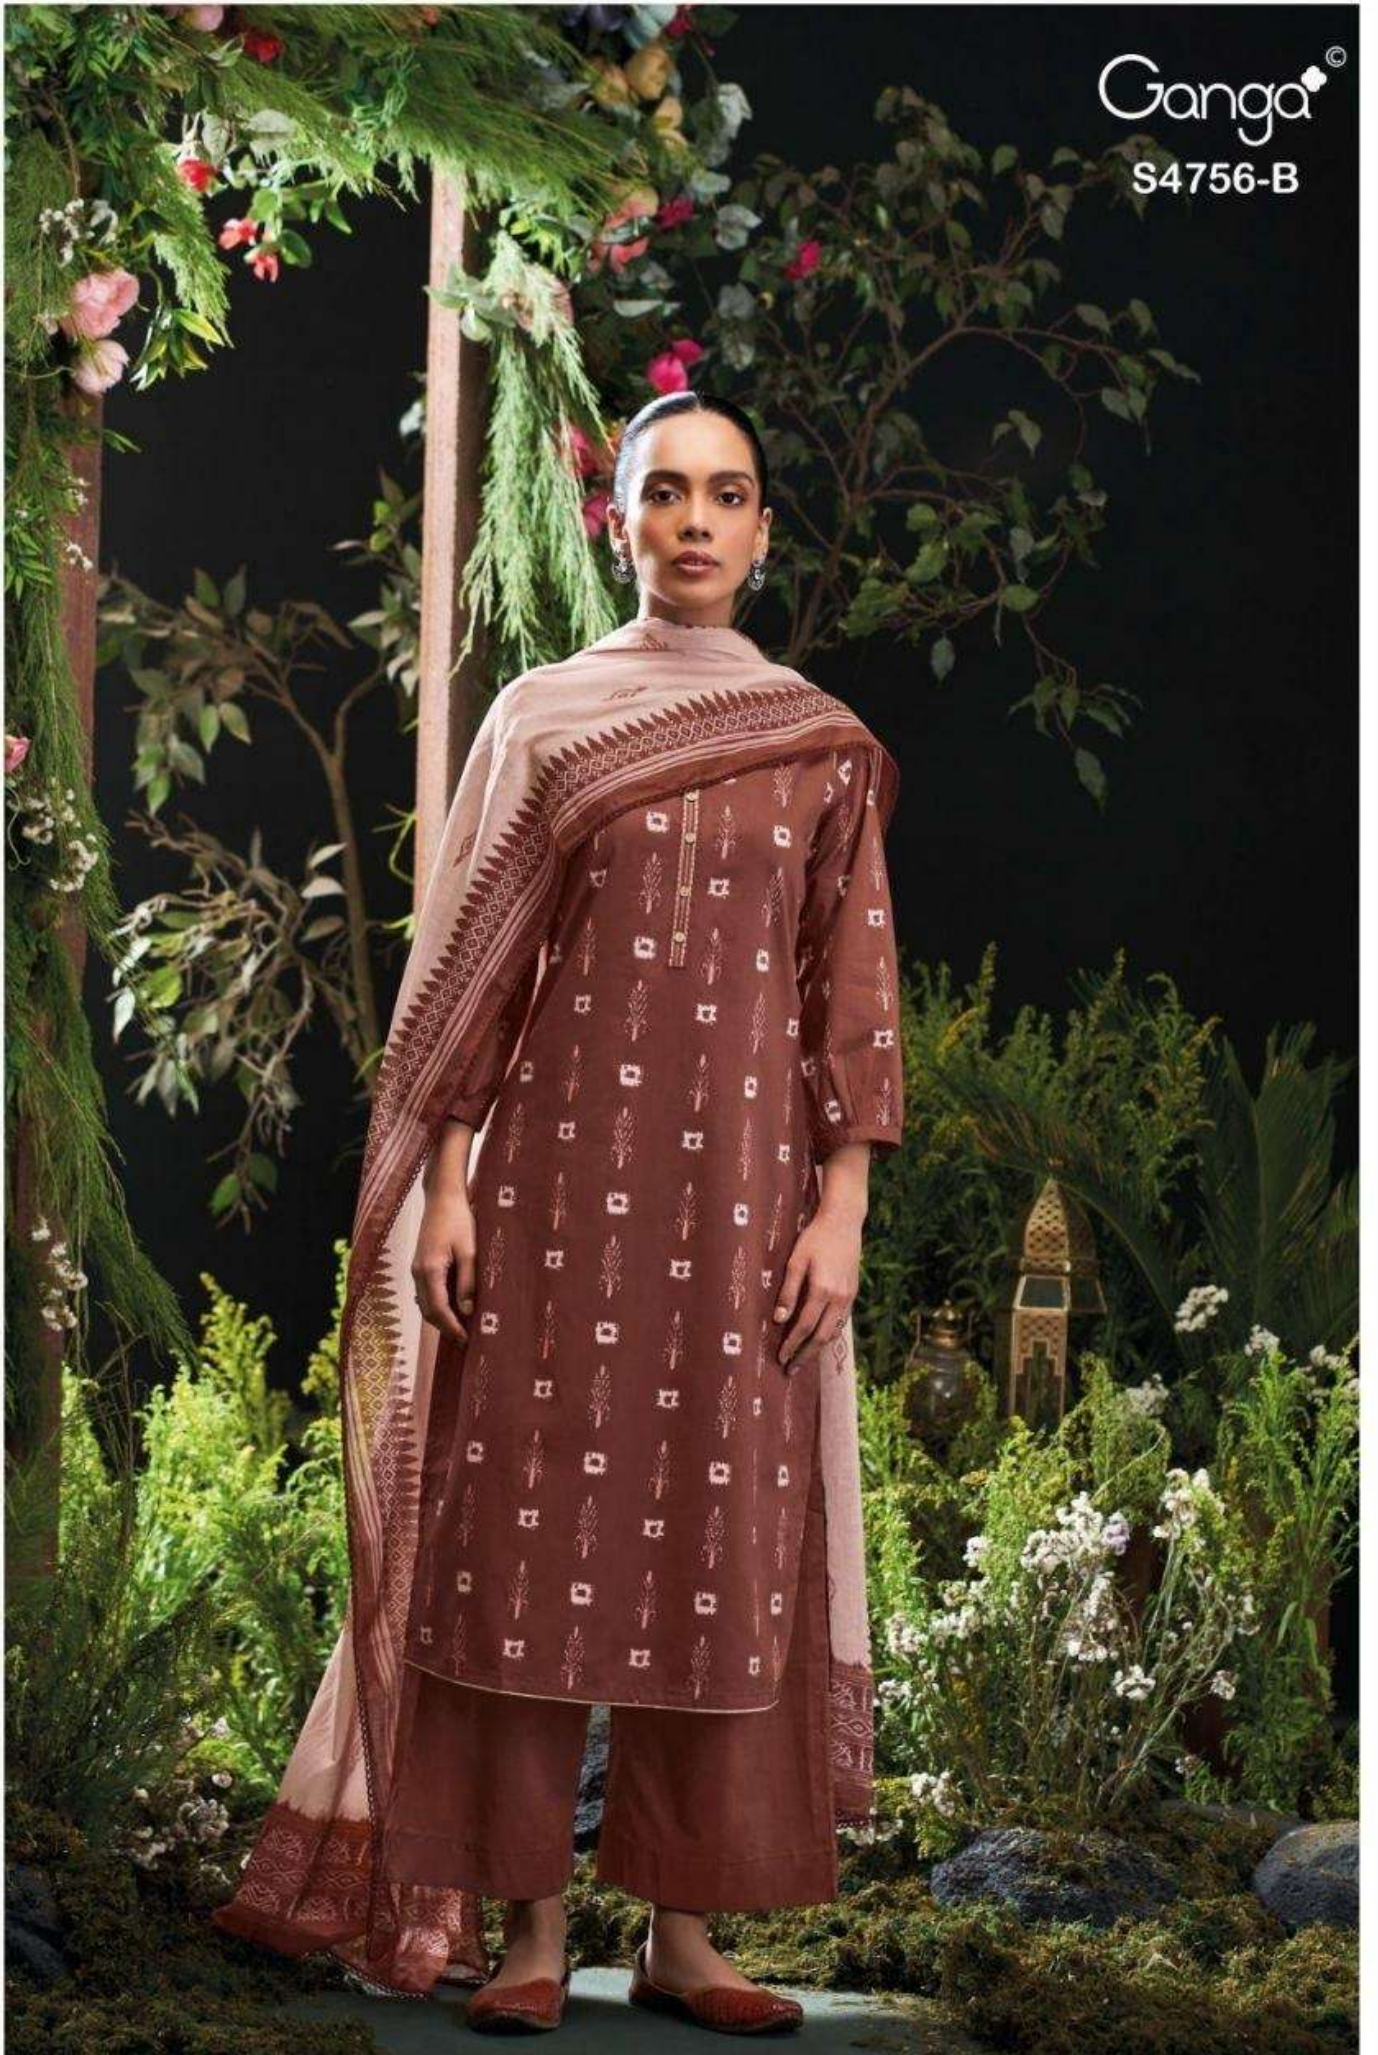

Ganga®

S4756-B