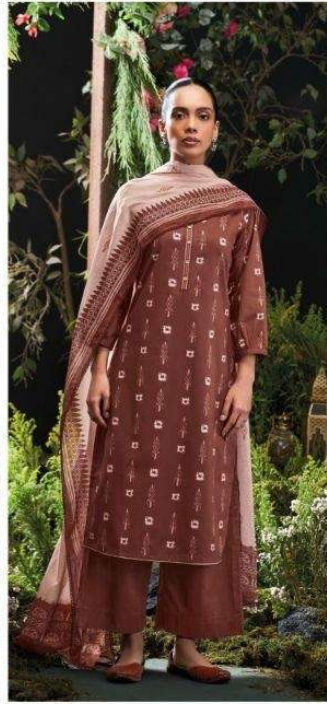

S4756-B

Ganga®
Nityasha
S4756- A/B/C/D