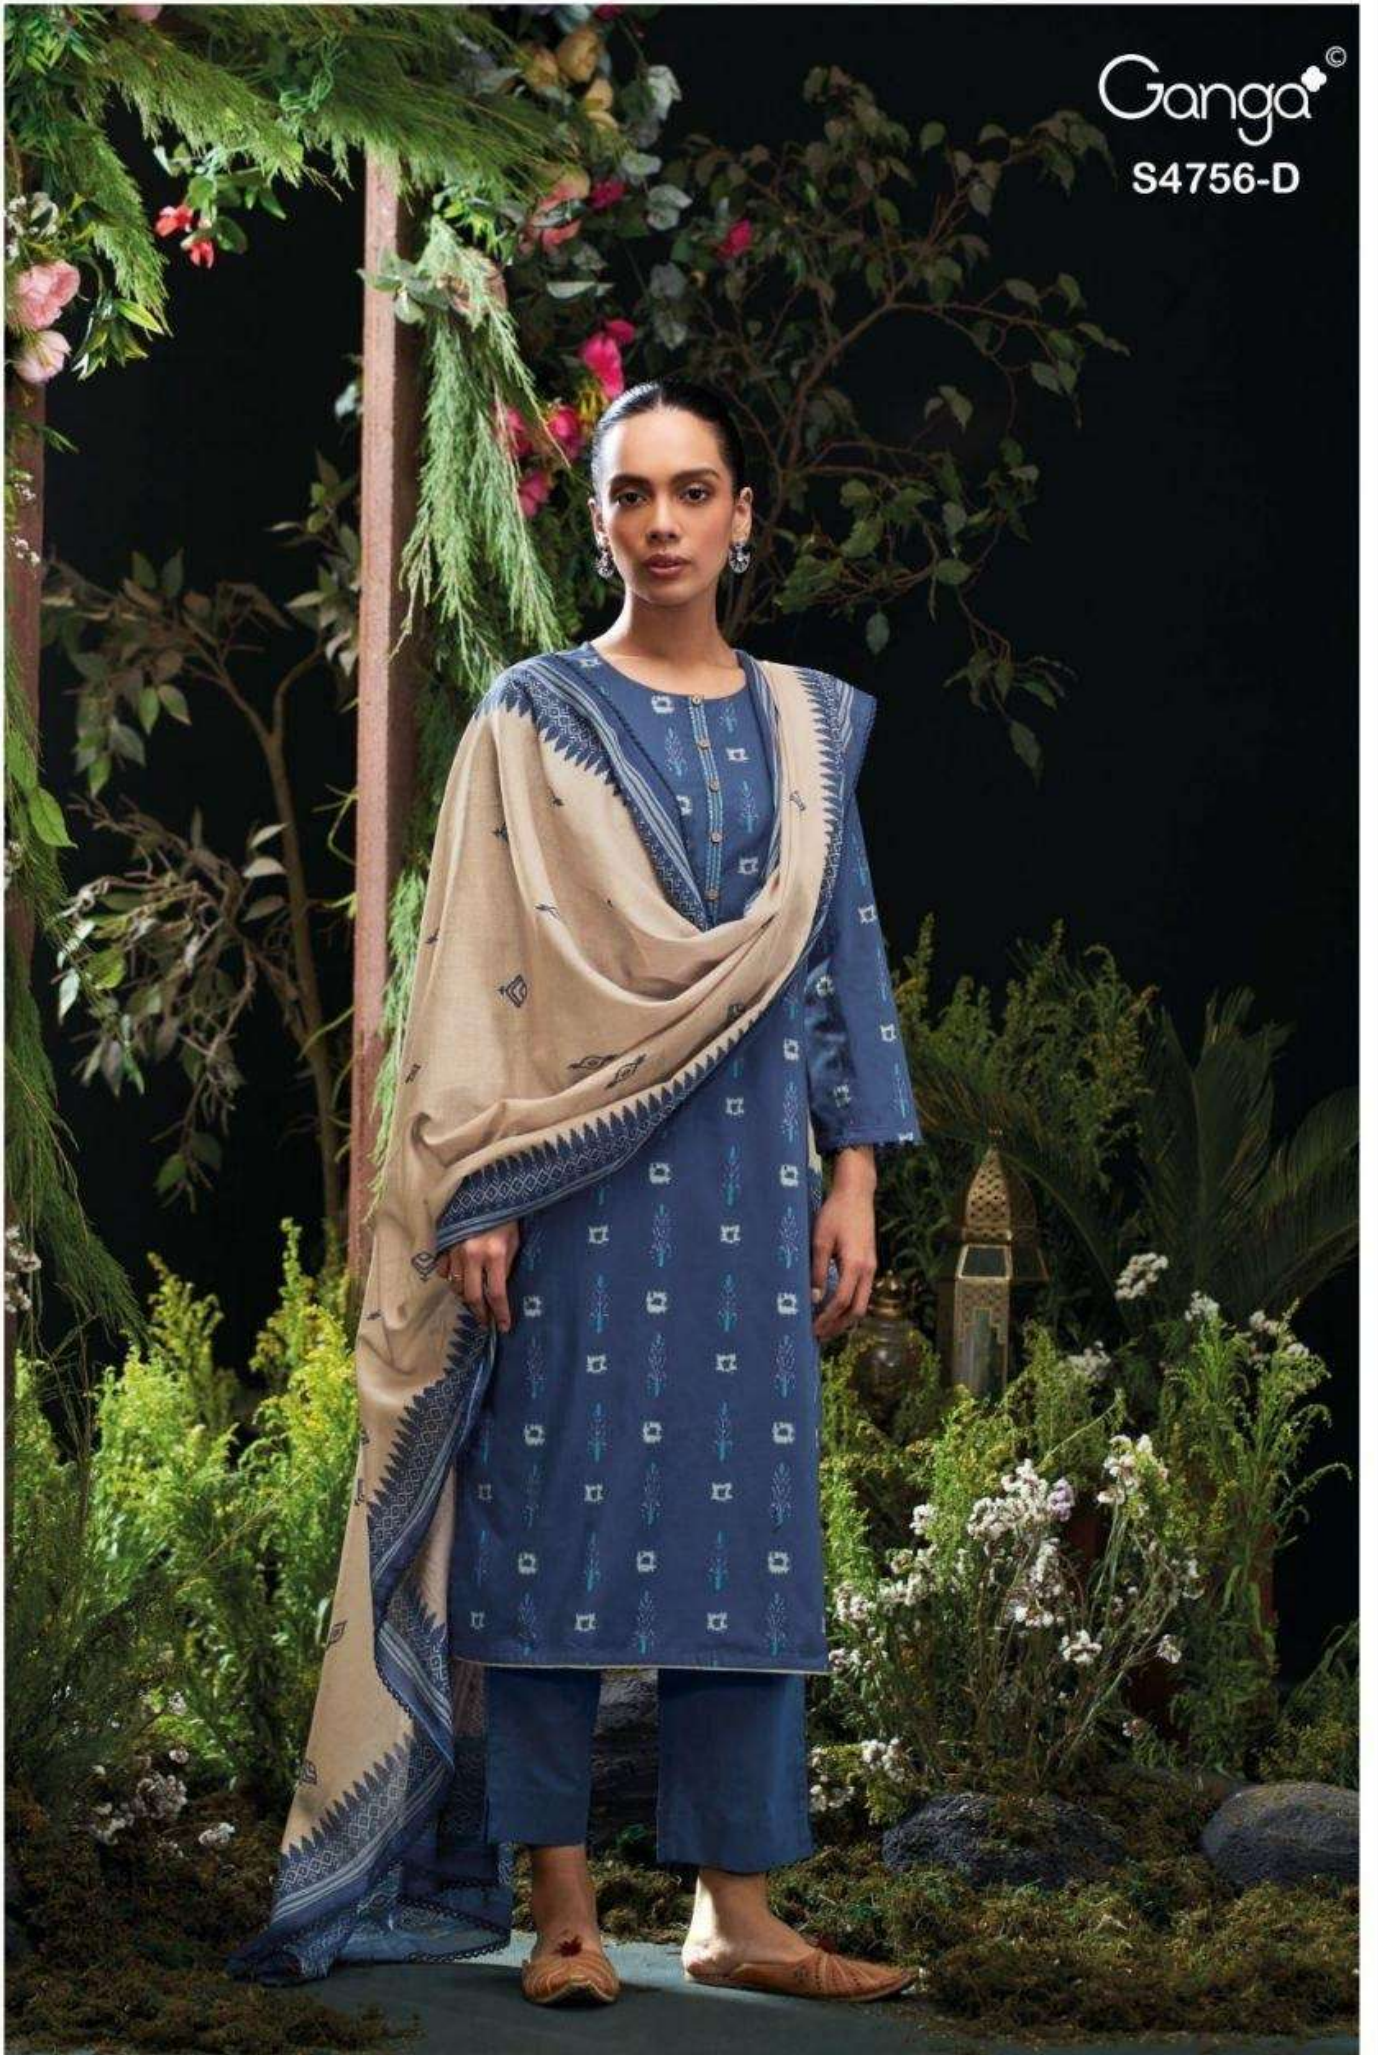

Ganga®
S4756-D