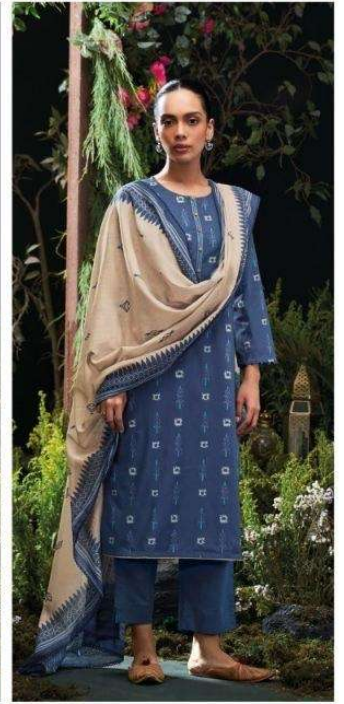

S4756-D

Ganga®
Nityasha
S4756- A/B/C/D