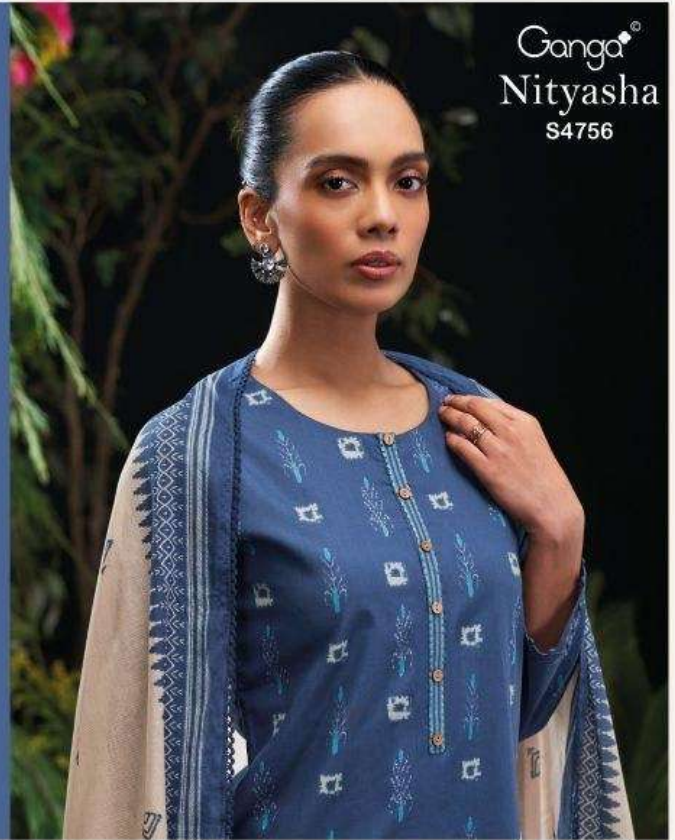

Ganga[®]

S4756-D

Ganga[®]

S4756-C

Ganga®

Ganga®
Nityasha
S4756

Nityasha
S4756

—DESCRIPTION—

~TOP~

PREMIUM COTTON PRINTED WITH EMBROIDERY ON
NECK, BUTTON WORK, SOLID COLOR BORDER ON
DAMAN & SLEEVES.

~BOTTOM~

PREMIUM COTTON SOLID COLOR

~DUPATTA~

PREMIUM COTTON MUL PRINTED WITH CROCHET
LACE BORDER.

WHOLESALE PRICE
1590/- EACH+GST(EXTRA)