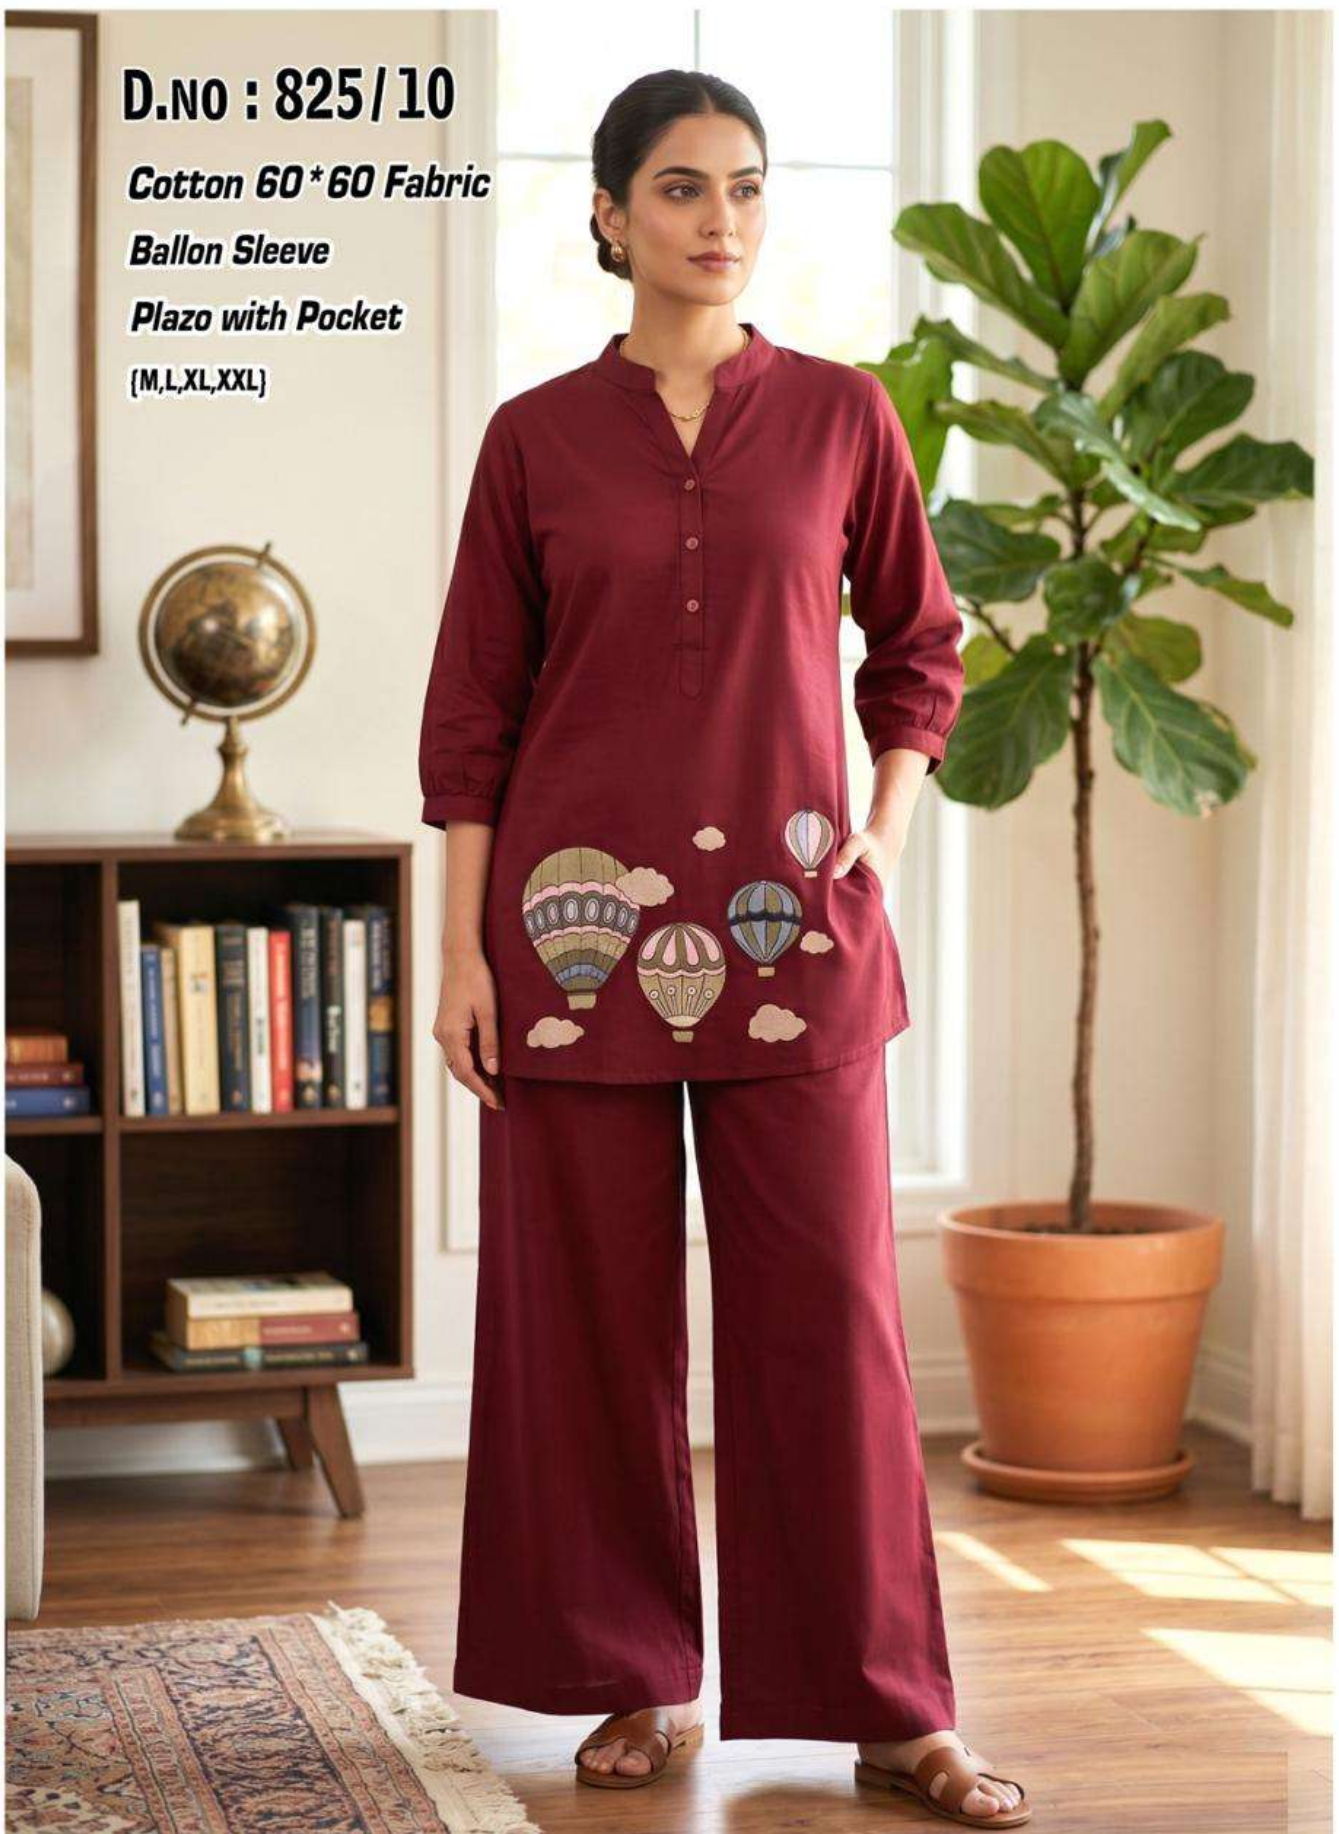

D.NO : 825/4

Cotton 60*60 Fabric

Ballon Sleeve

Plazo with Pocket

{M,L,XL,XXL}

D.NO : 825/5

Cotton 60*60 Fabric

Ballon Sleeve

Plazo with Pocket

{M,L,XL,XXL}

D.NO : 825/8

Cotton 60*60 Fabric

Ballon Sleeve

Plazo with Pocket

{M,L,XL,XXL}

D.No : 825/6

Cotton 60*60 Fabric

Ballon Sleeve

Plazo with Pocket

{M,L,XL,XXL}

D.NO : 825/10

Cotton 60*60 Fabric

Ballon Sleeve

Plazo with Pocket

(M,L,XL,XXL)

D.NO : 825/7

Cotton 60*60 Fabric

Ballon Sleeve

Plazo with Pocket

{M,L,XL,XXL}

D.NO : 825/9

Cotton 60*60 Fabric