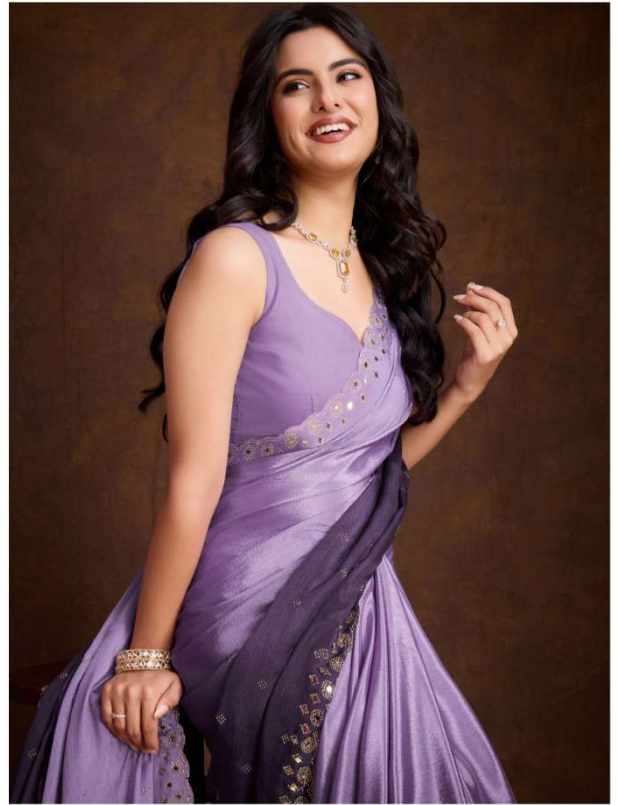

Sethnic
LIFESTYLE