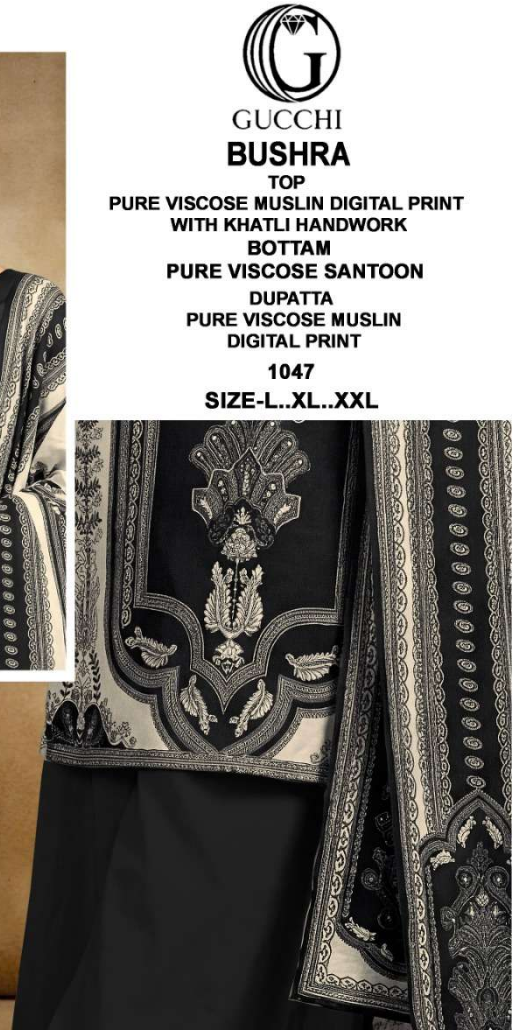

GUCCHI
BUSHRA

TOP
PURE VISCOSE MUSLIN DIGITAL PRINT
WITH KHATLI HANDWORK

BOTTOM
PURE VISCOSE SANTOON

DUPATTA
PURE VISCOSE MUSLIN
DIGITAL PRINT

1047

SIZE-L..XL..XXL