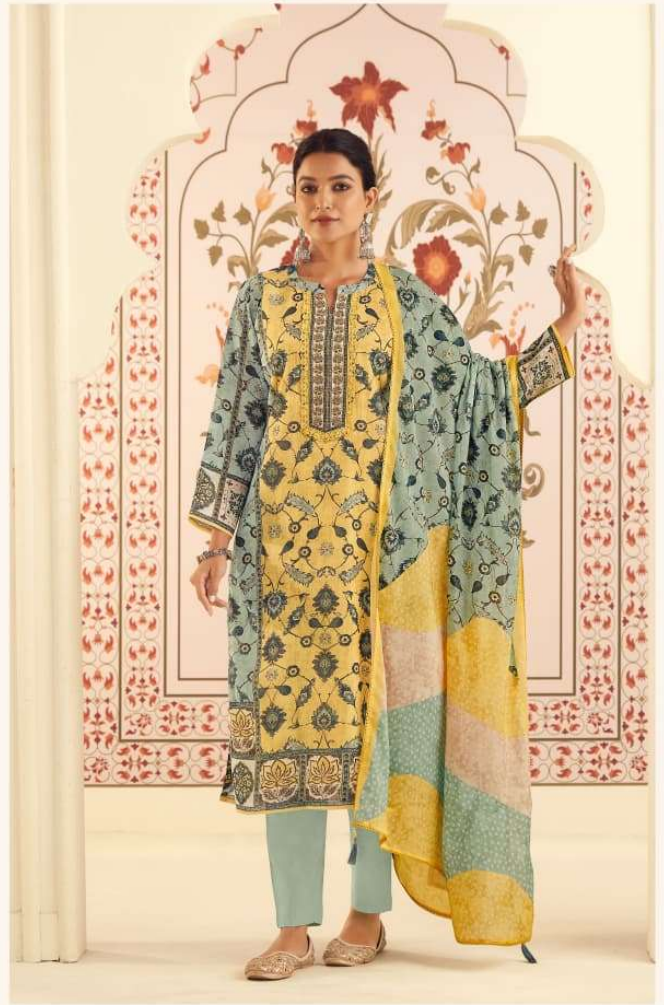

NO.10492

EXTREME BEAUTY OF DELICACY