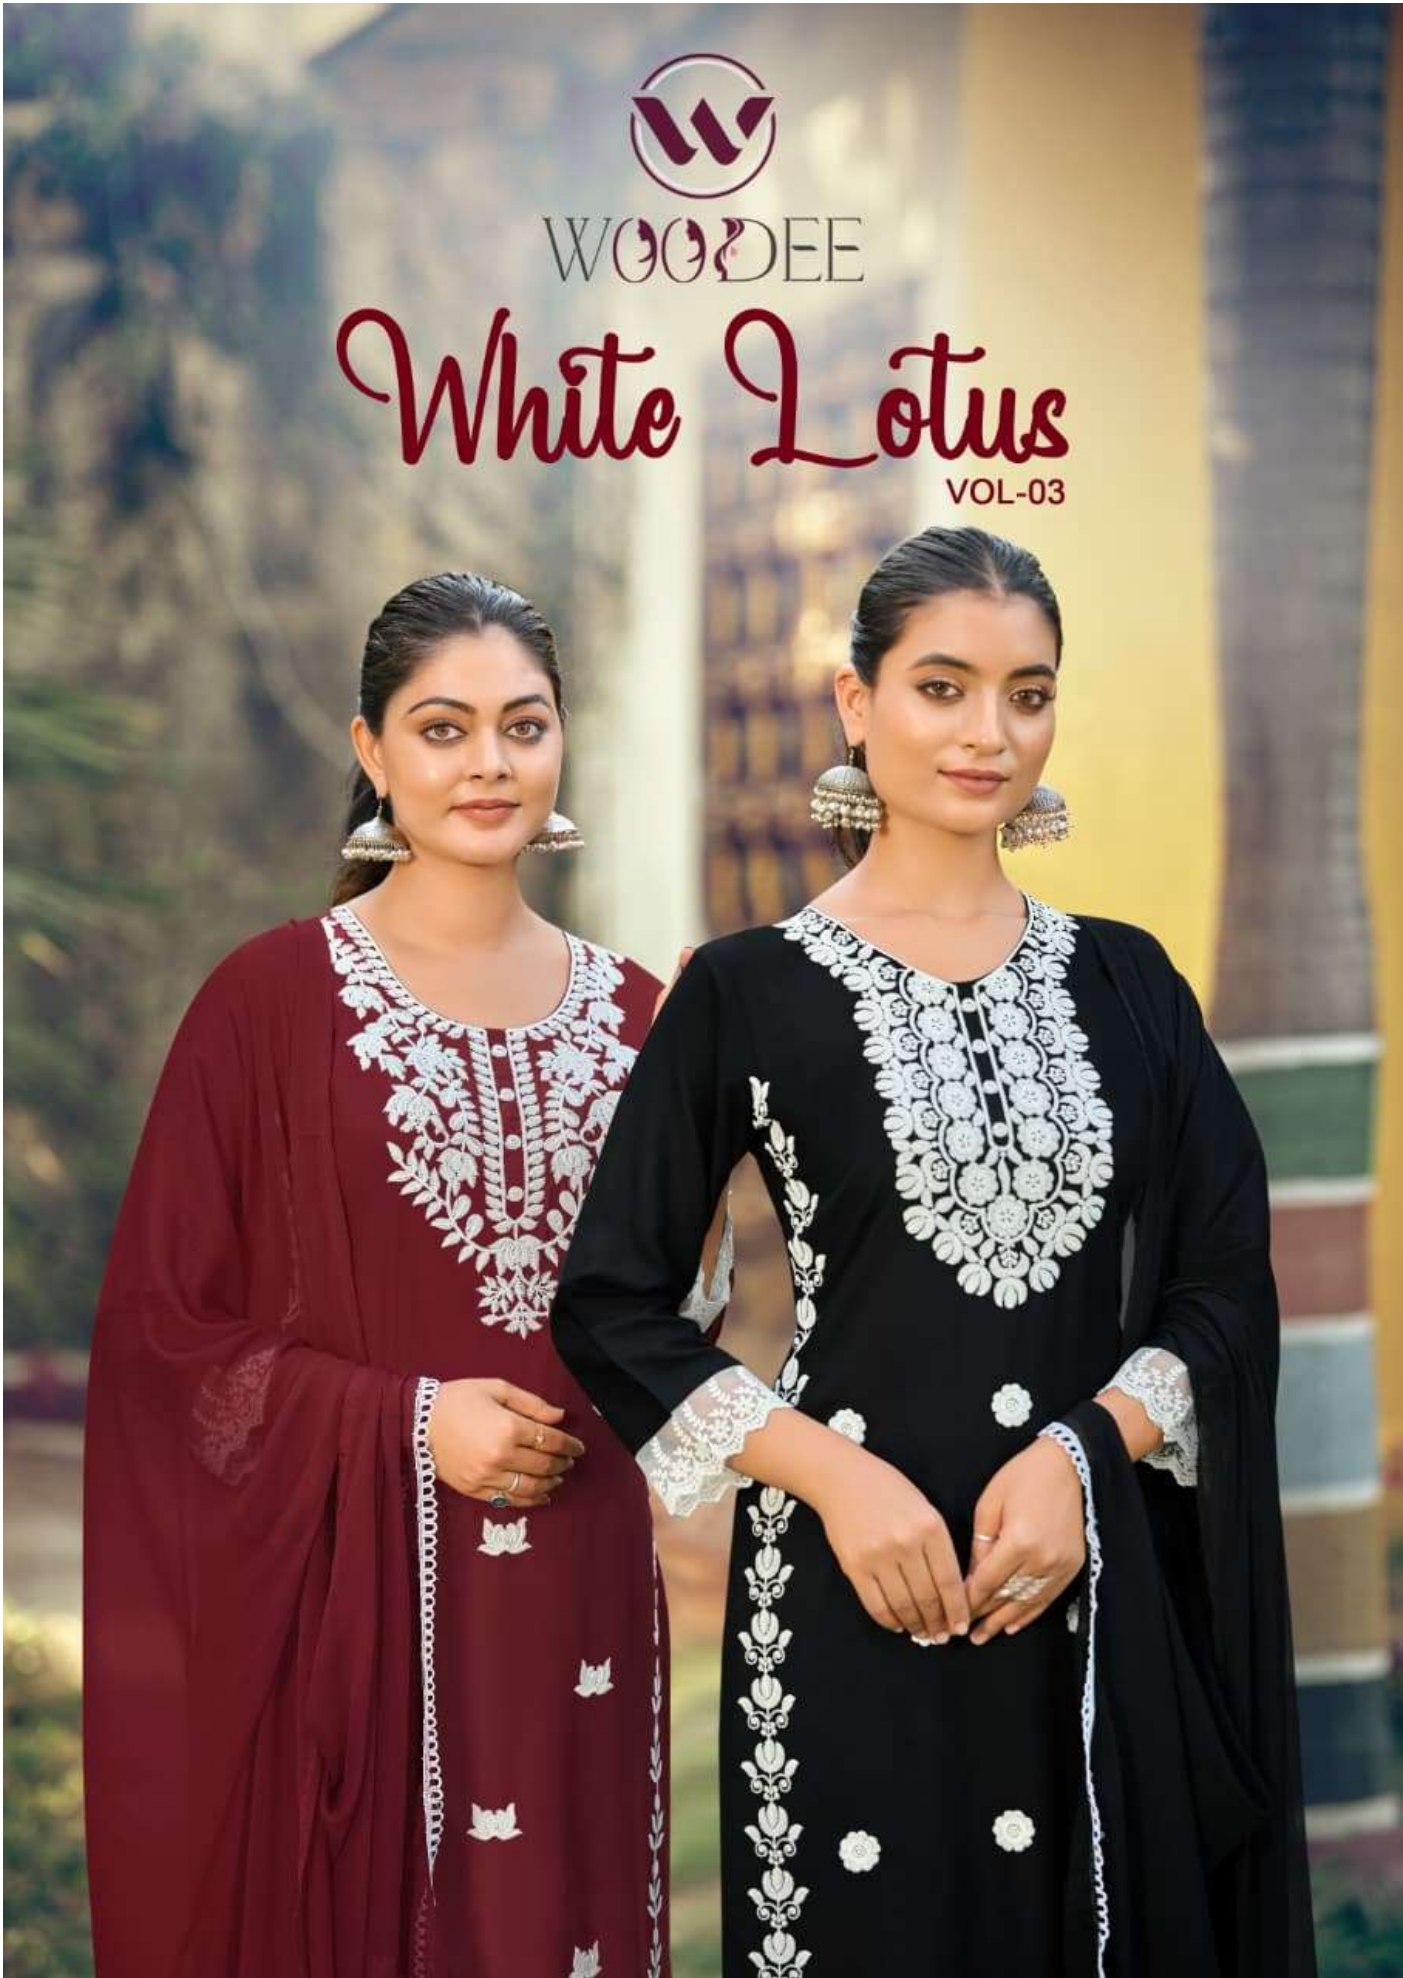

WOODEE

White Lotus

VOL-03

WOO DEE

1003

WOO DEE

1006

	FABRIC DETAILS
{STYLE}	STRAIGHT CUT TOP BOTTOM DUPATTA
{TOP + BOTTOM}	PREMIUM LIVA TAG REYON WITH LUKHNOWI WORK
{DUPATTA}	PREMIUM HEAVY NAZNEEN WITH LACE

WOODEE

WOODEE

White Lotus

VOL-03

WOO DEE

Magnificence in every weave

WOO DEE

1002