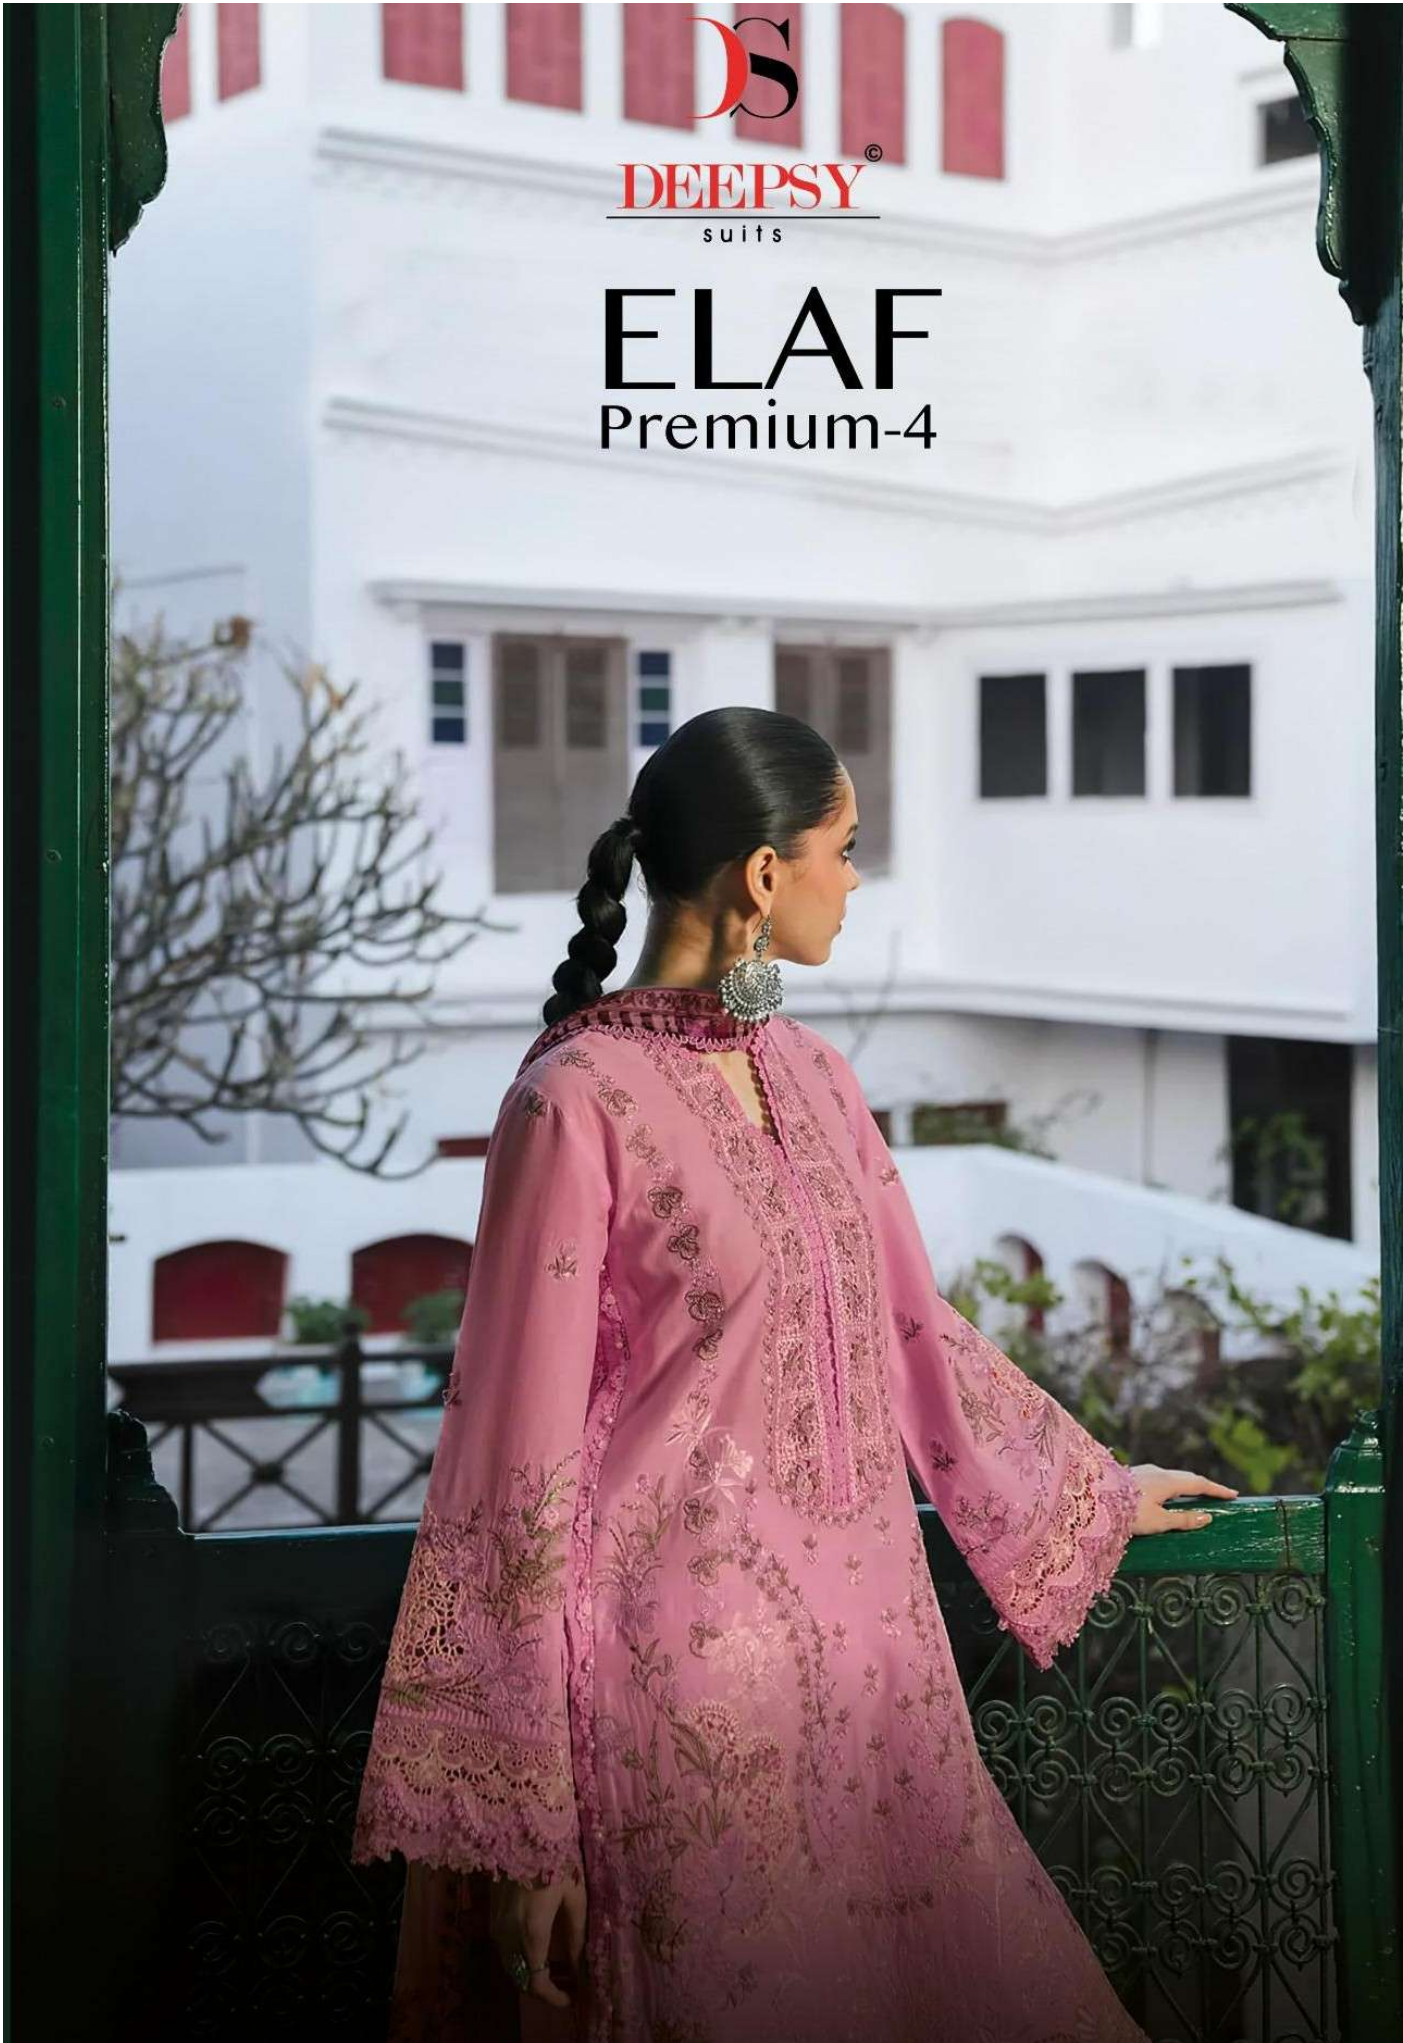

DS

DEEPSY[®]

suits

ELAF

Premium-4

1901

1902

1903