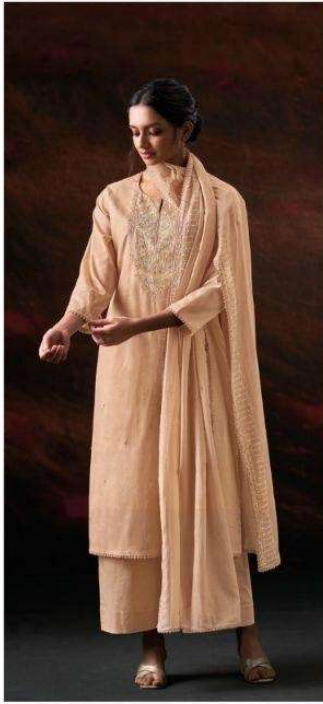

Ganga<sup>®</sup>  
Prishael  
S4677

Ganga<sup>®</sup>  
S4677-A

Ganga®

Ganga®  
Prishael  
S4677

Prishael  
S4677

—DESCRIPTION—

~TOP~

PREMIUM PURE BEMBERG MUL SOLID COLOR WITH EMBROIDERY ON NECK, HAND WORK, SCHIFFLI LACE ON DAMAN & SLEEVES.

~BOTTOM~

PREMIUM COTTON SOLID COLOR

~DUPATTA~

PREMIUM PURE MUL SOLID COLOR WITH EMBROIDERY AND SCHIFFLI LACE BORDER.

**WHOLESALE PRICE**  
**2150/- EACH+GST(EXTRA)**

HSN CODE- 540834

MOQ : 64 PCS

TOTAL SUITS-04