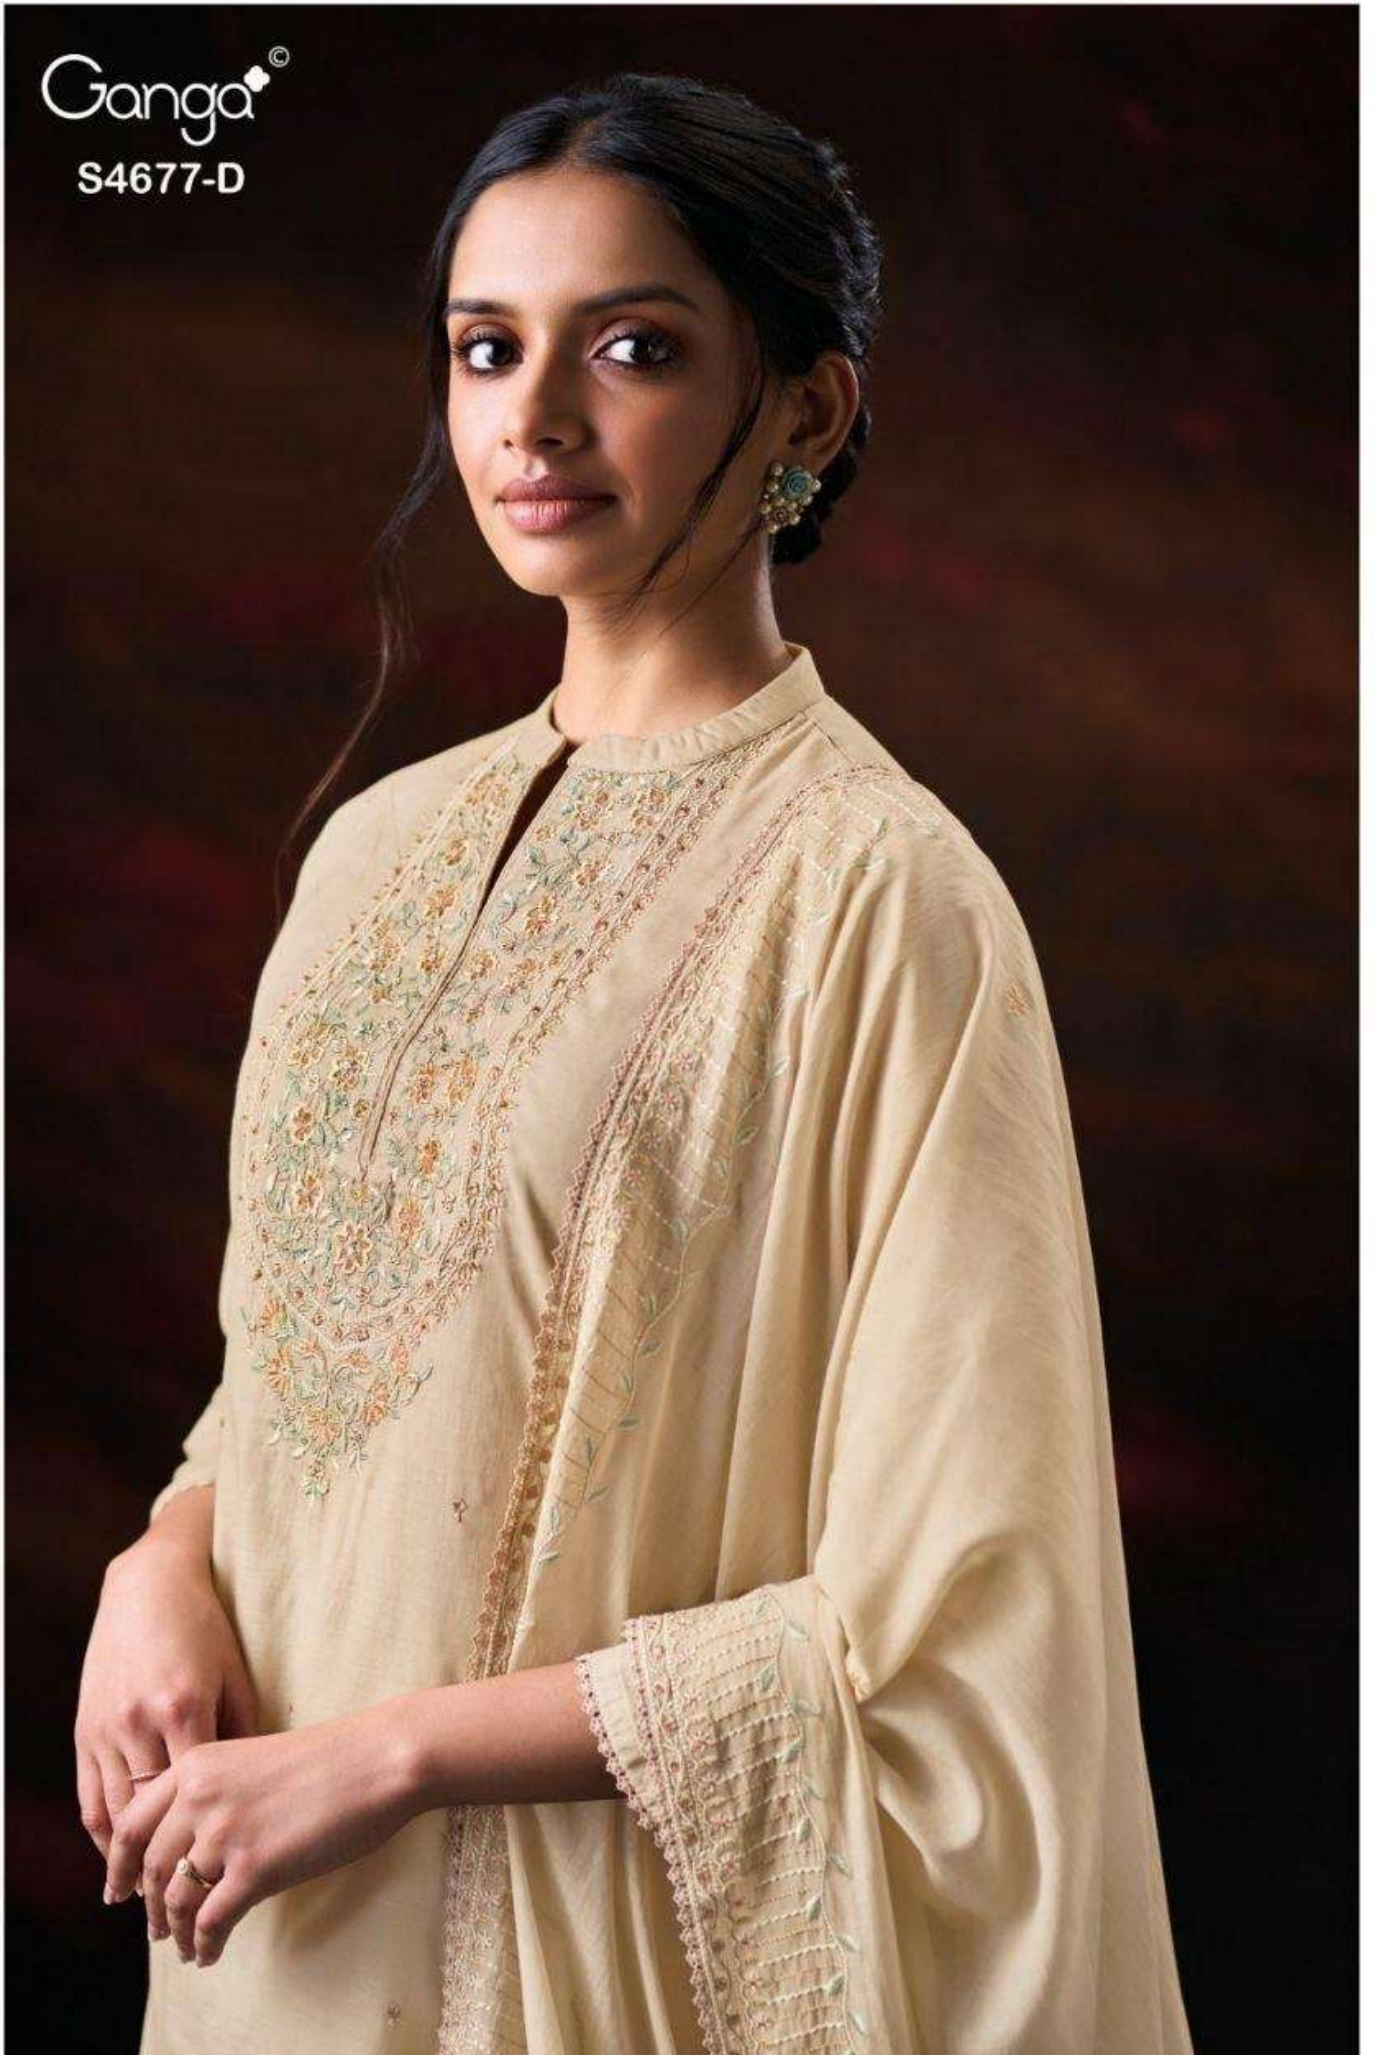

Ganga®
S4677-D