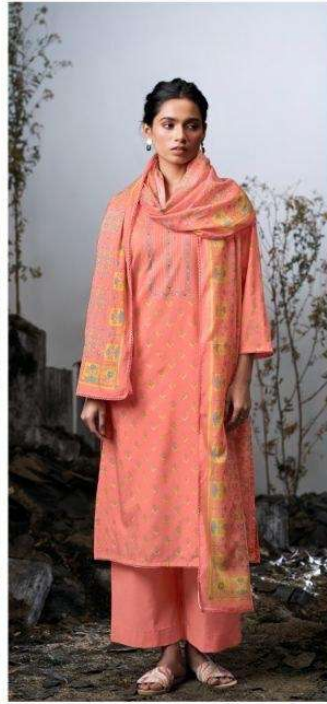

S4751-B

Ganga®
Jashvi
S4751- A/B/C/D