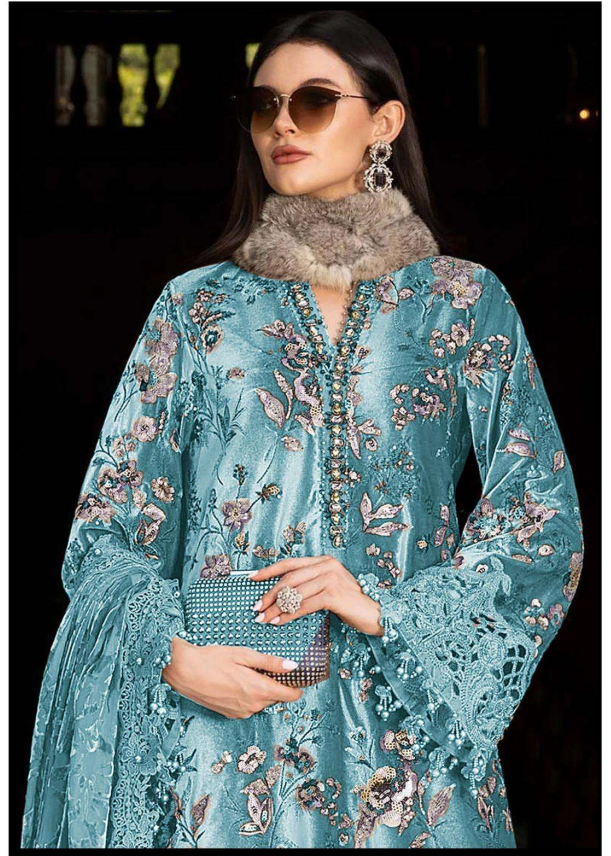

ELAN™
STUDIO

**TOP - CAMBRIC LAWN COTTON HEAVY
EMBROIDERED**

BOTTOM - CAMBRIC LAWN COTTON

**DUPATTA - COTTON DIGITAL PRINTED WITH
LACE**

E - 34 D

ELAN™
STUDIO

**TOP - CAMBRIC LAWN COTTON HEAVY
EMBROIDERED**

BOTTOM - CAMBRIC LAWN COTTON

**DUPATTA - COTTON DIGITAL PRINTED WITH
LACE**

E - 34 C

ELAN™
STUDIO

TOP - CAMBRIC LAWN COTTON HEAVY
EMBROIDERED
BOTTOM - CAMBRIC LAWN COTTON
DUPATTA - COTTON DIGITAL PRINTED WITH
LACE

E -34 A

E -34 B

E -34 C

E -34 D

ELANTM
STUDIO

**TOP - CAMBRIC LAWN COTTON HEAVY
EMBROIDERED**

BOTTOM - CAMBRIC LAWN COTTON

**DUPATTA - COTTON DIGITAL PRINTED WITH
LACE**