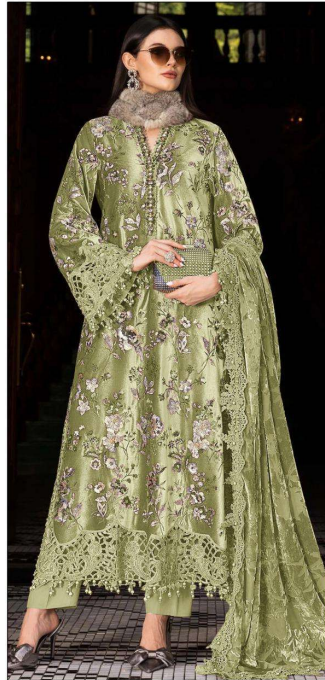

ELAN™
STUDIO

**TOP - CAMBRIC LAWN COTTON HEAVY
EMBROIDERED**

BOTTOM - CAMBRIC LAWN COTTON

**DUPATTA - COTTON DIGITAL PRINTED WITH
LACE**

E - 34 D

ELAN™
STUDIO

**TOP - CAMBRIC LAWN COTTON HEAVY
EMBROIDERED**

BOTTOM - CAMBRIC LAWN COTTON

**DUPATTA - COTTON DIGITAL PRINTED WITH
LACE**

E - 34 C

ELAN™
STUDIO

TOP - CAMBRIC LAWN COTTON HEAVY
EMBROIDERED
BOTTOM - CAMBRIC LAWN COTTON
DUPATTA - COTTON DIGITAL PRINTED WITH
LACE

E -34 A

E -34 B

E -34 C

E -34 D

ELANTM
STUDIO

**TOP - CAMBRIC LAWN COTTON HEAVY
EMBROIDERED**

BOTTOM - CAMBRIC LAWN COTTON

**DUPATTA - COTTON DIGITAL PRINTED WITH
LACE**

E - 34 B

ELANTM
STUDIO

**TOP - CAMBRIC LAWN COTTON HEAVY
EMBROIDERED**

BOTTOM - CAMBRIC LAWN COTTON

**DUPATTA - COTTON DIGITAL PRINTED WITH
LACE**

E - 34 A

ELAN™
STUDIO

TOP - CAMBRIC LACE EMBROIDERY
BOTTOM - CAMBRIC LACE
DUPATTA - COTTON LACE
E-34