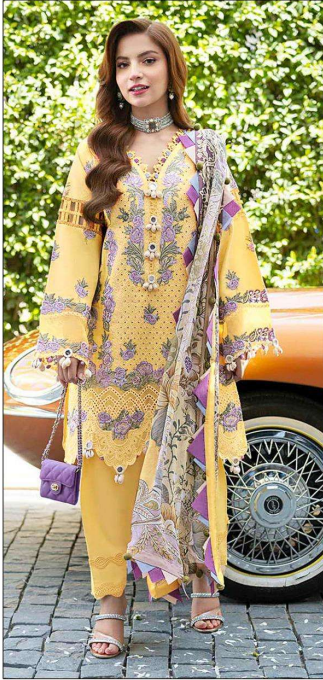

TOP - CAMBRIC LAWN COTTON HEAVY EMBROIDERED  
BOTTOM - CAMBRIC LAWN COTTON  
DUPATTA - COTTON DIGITAL PRINTED

E-21A

**ELAN™**  
STUDIO

TOP - CAMBRIC LAIN COTTON  
BOTTOM - CAMBRIC LAIN COTTON  
DUPASTA - COTTON DIGITAL

ELAN™  
STUDIO

TOP - CAMBRIC & COTTON HEAVY EMBROIDERED  
BOTTOM - COTTON  
DUPATTA - PRINTED

ELAN™  
STUDIO

TOP - CAMBRIC LAWN COTTON HEAVY EMBROIDERED

BOTTOM - CAMBRIC LAWN COTTON

DUPATTA - COTTON DIGITAL PRINTED

E - 21 C

E - 21 A

E - 21 B

E - 21 C

E - 21 D

ELAN™  
STUDIO

TOP - CAMBRIC LAWN COTTON HEAVY EMBROIDERED

BOTTOM - CAMBRIC LAWN COTTON