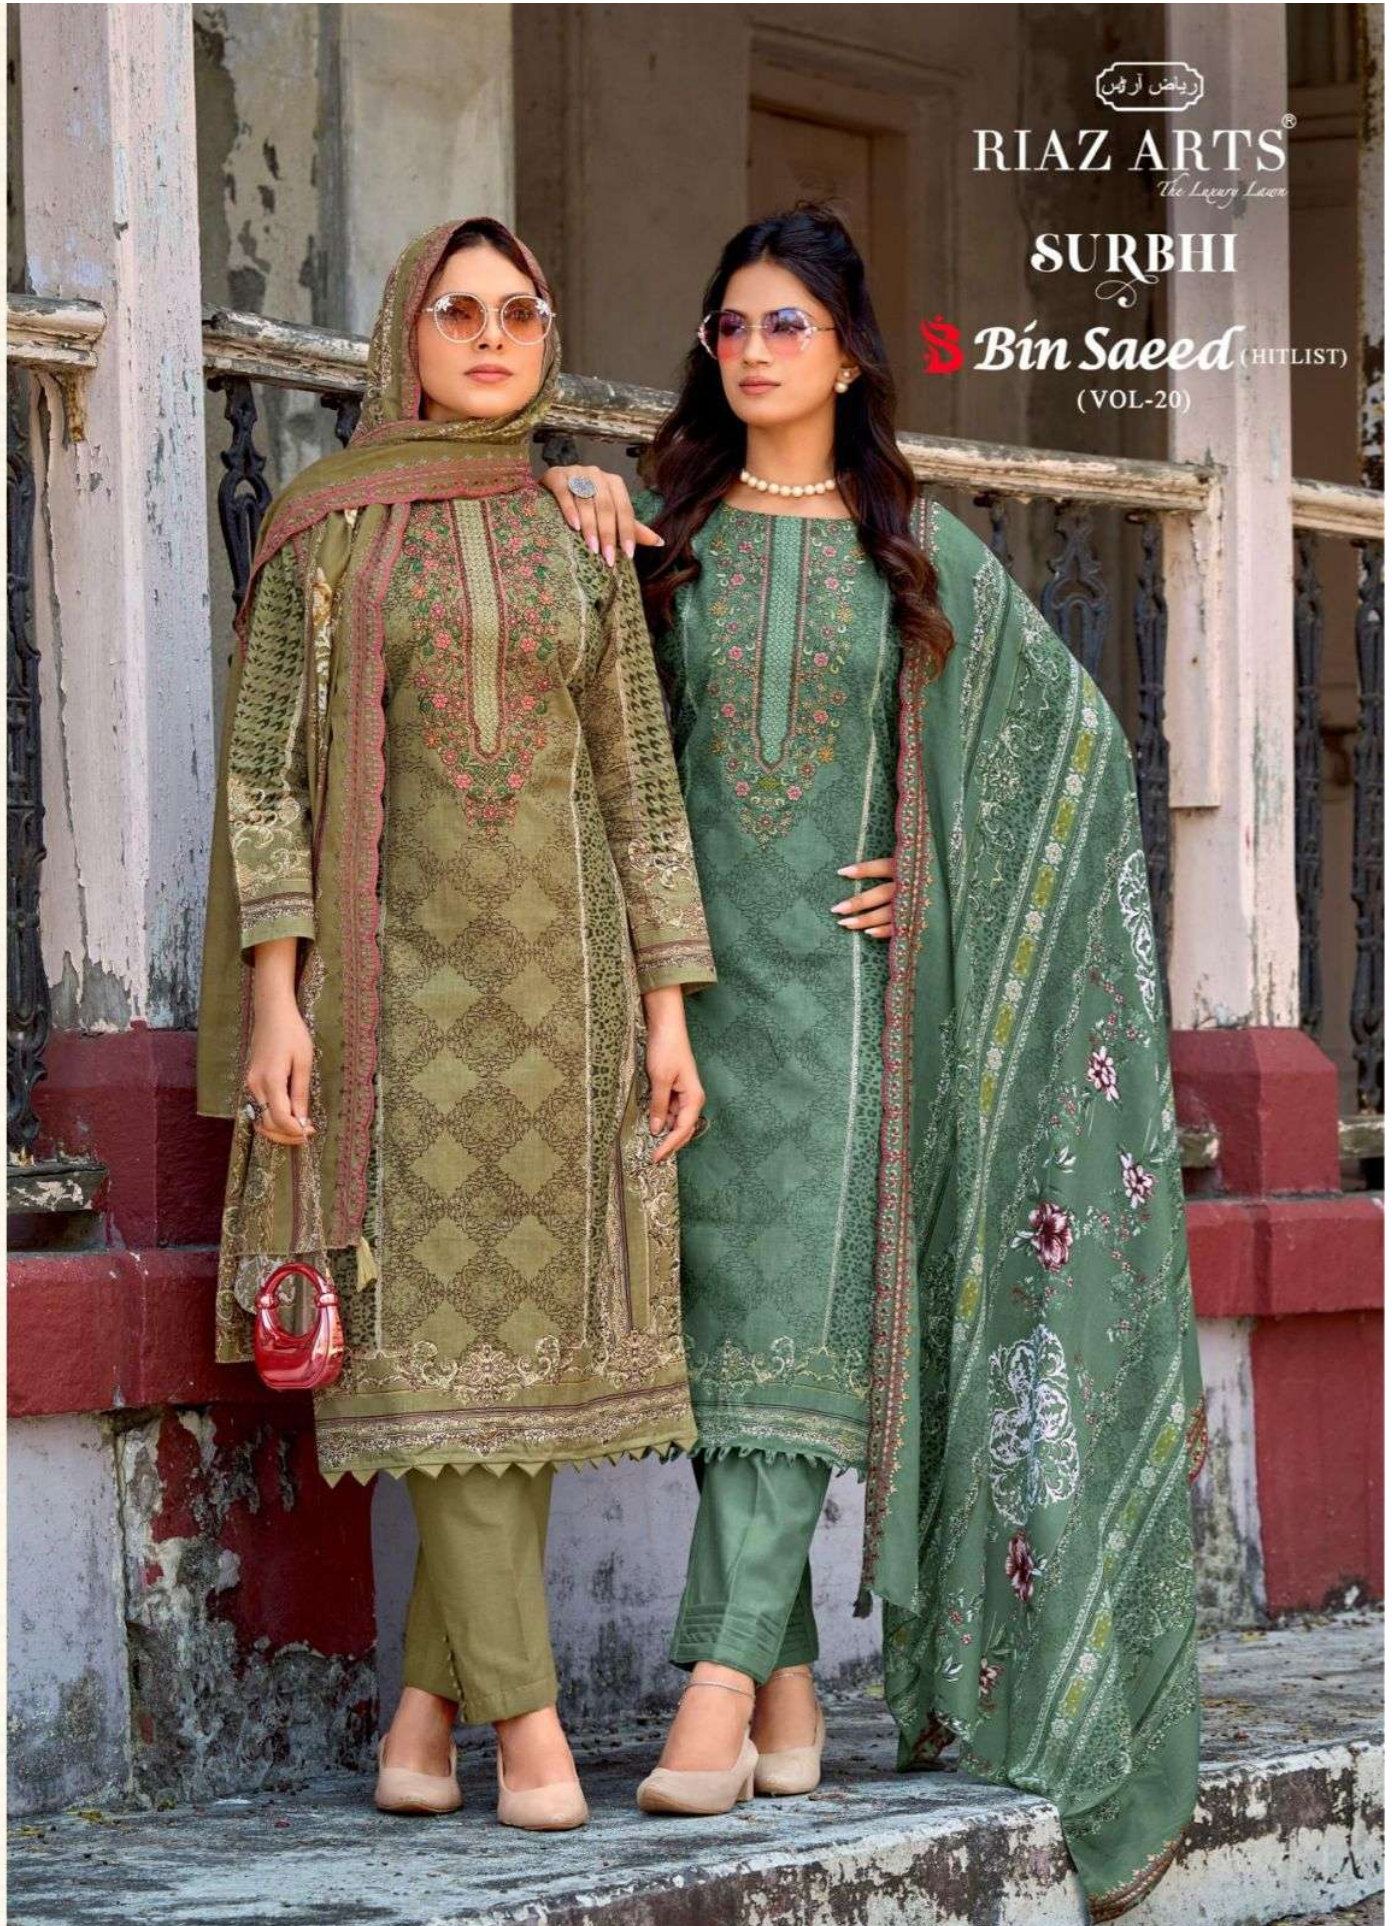

ریاض آرٹس

RIAZ ARTS®
The Luxury Label

SURBHI

Bin Saeed (HITLIST)
(VOL-20)