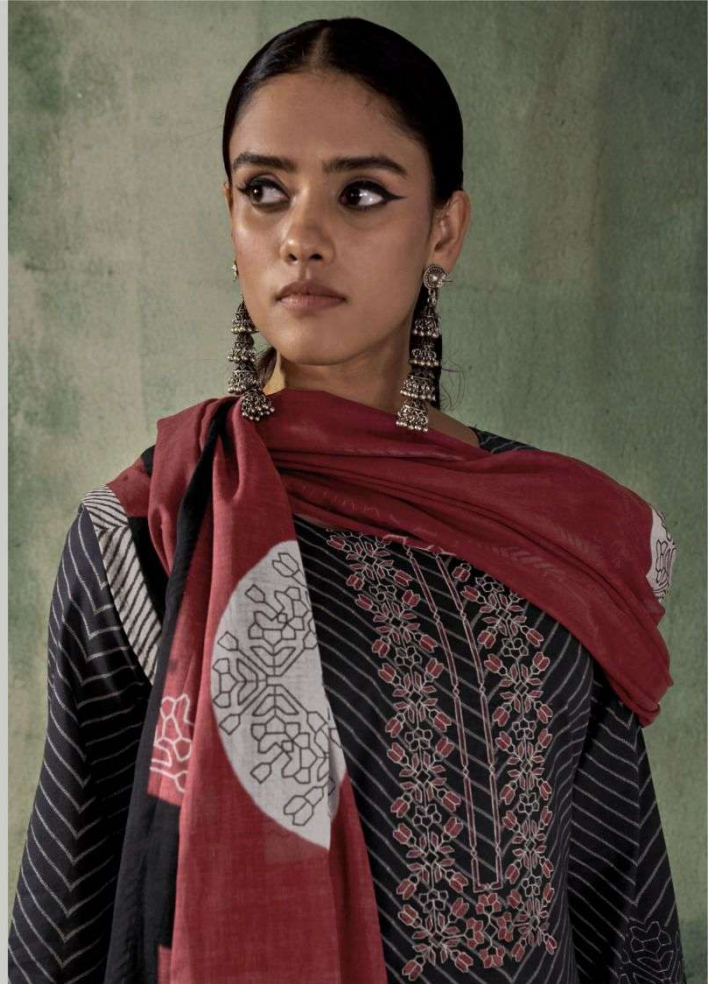

Om.lex®
REFINING ETHNICITY

FIZA

DESIGN

15451-A TO 15451-C

TOP

PREMIUM LAWN COTTON DIGITAL
PRINT WITH EMBROIDERY

BOTTOM

PREMIUM LAWN COTTON

DUPATTA

MAL CHANDERI DIGITAL PRINT

www.omtex.in