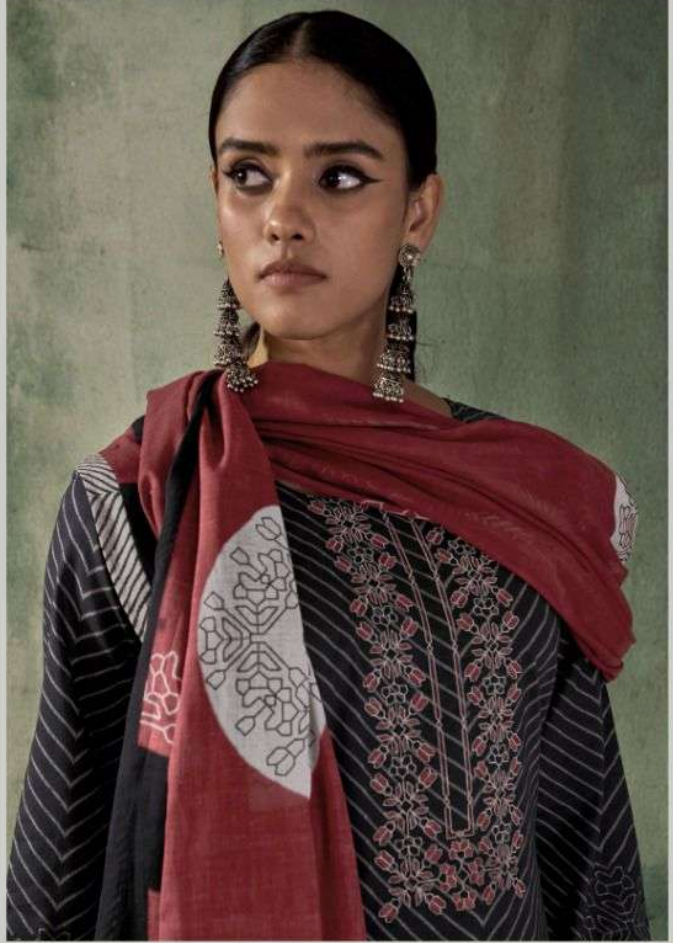

FIZA

DESIGN	PRICE	DESCRIPTION
15451-A	1495/-	TOP PREMIUM LAWN COTTON DIGITAL PRINT WITH EMBROIDERY
15451-B	1495/-	BOTTOM PREMIUM LAWN COTTON
15451-C	1495/-	DUPATTA MAL CHANDERI DIGITAL PRINT

TOTAL PIECES : 3 | TOTAL AMOUNT : 4485/-