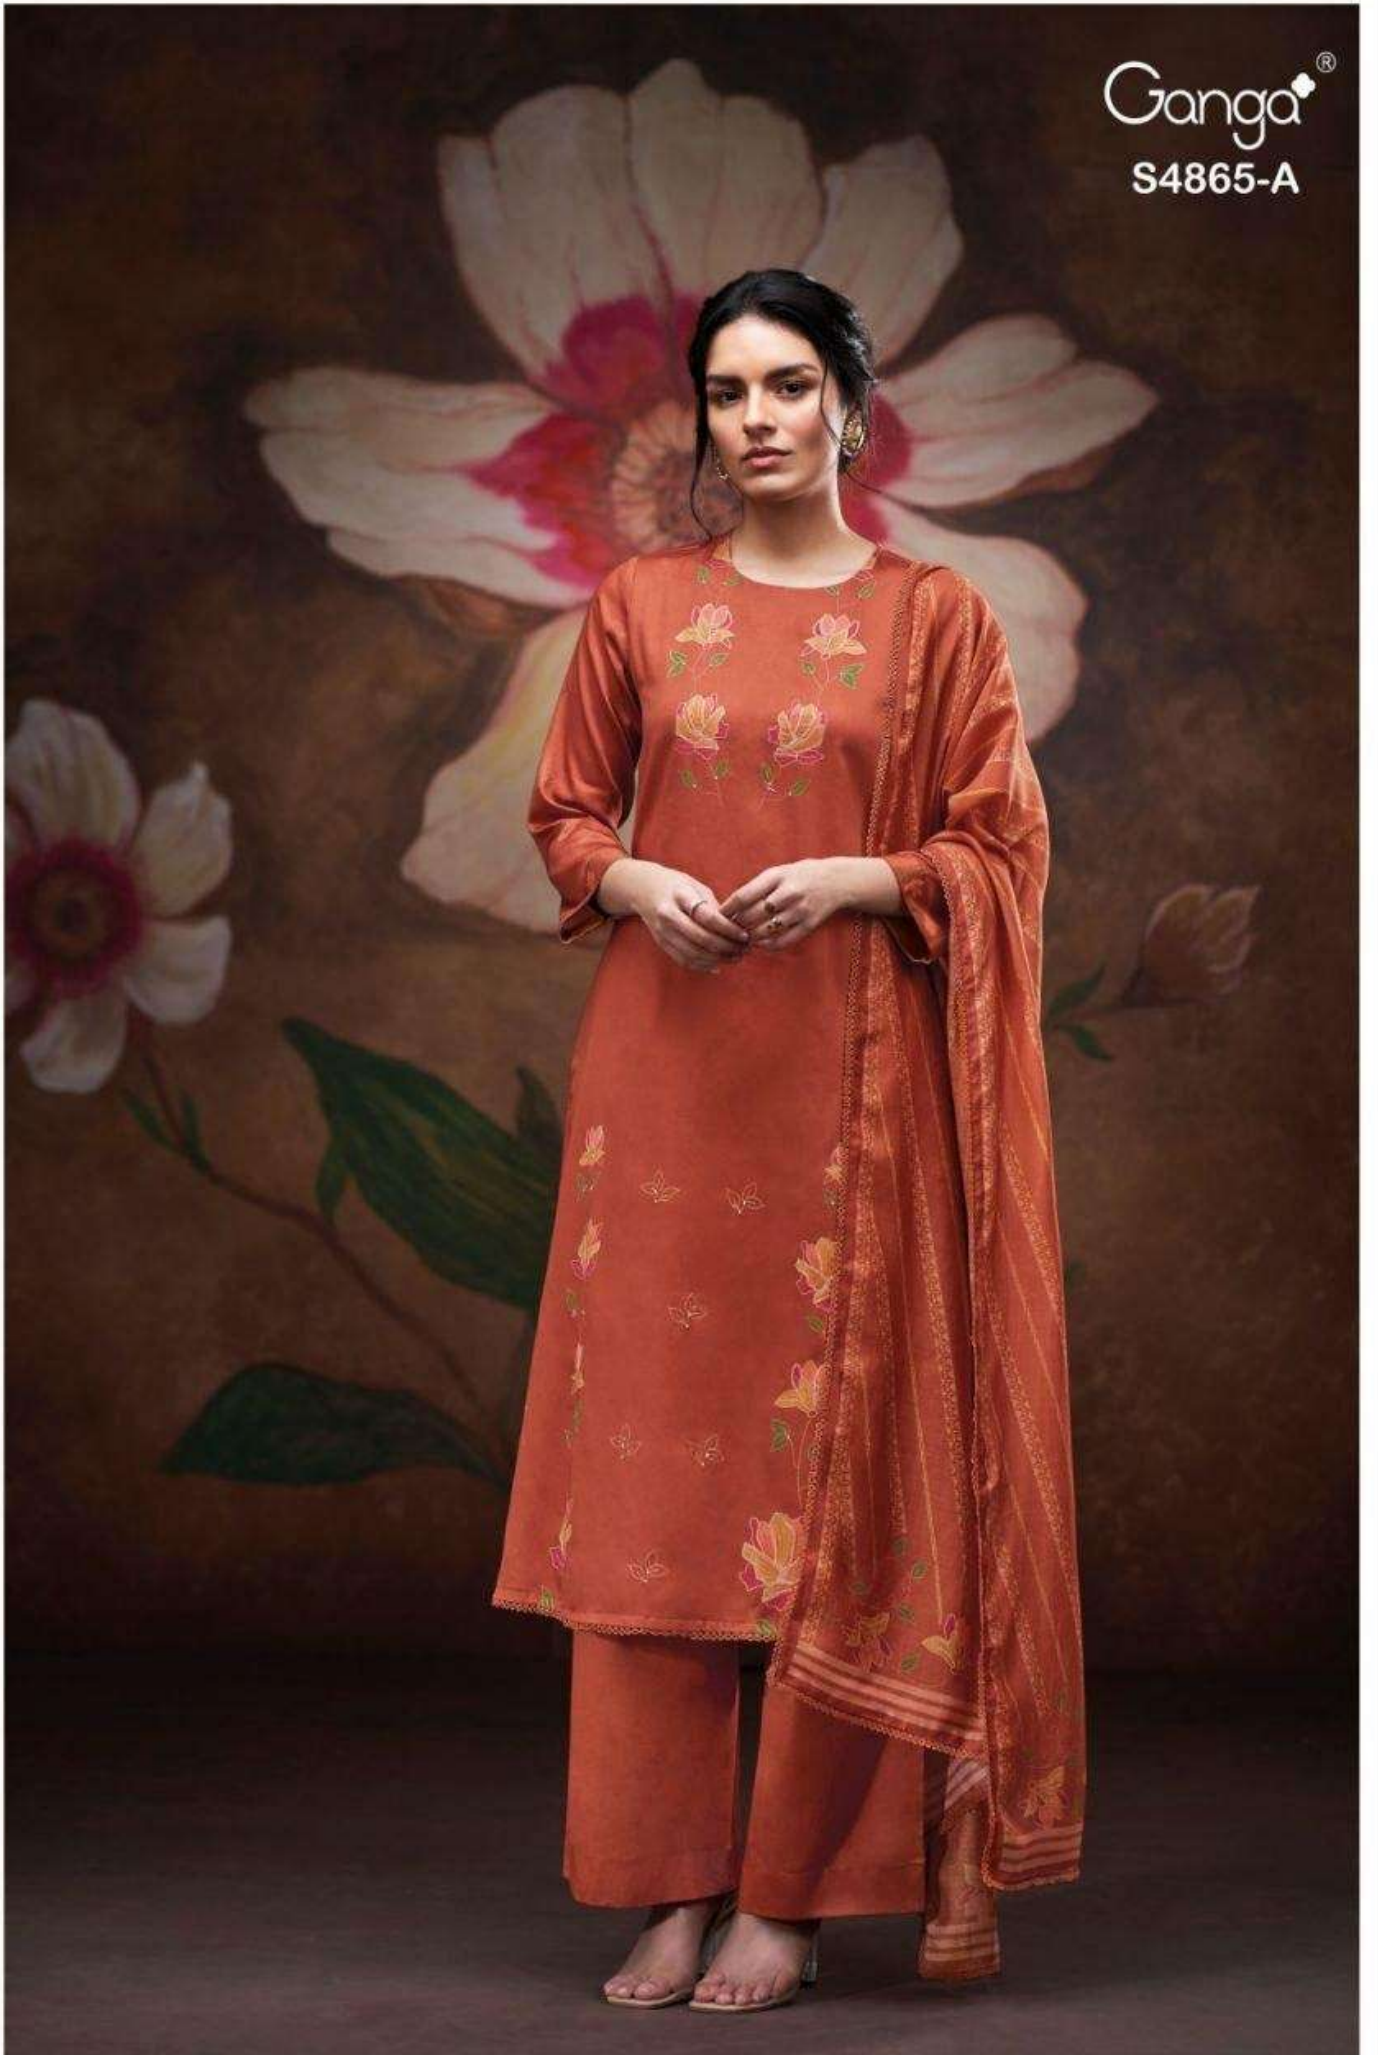

Ganga®
S4865-A