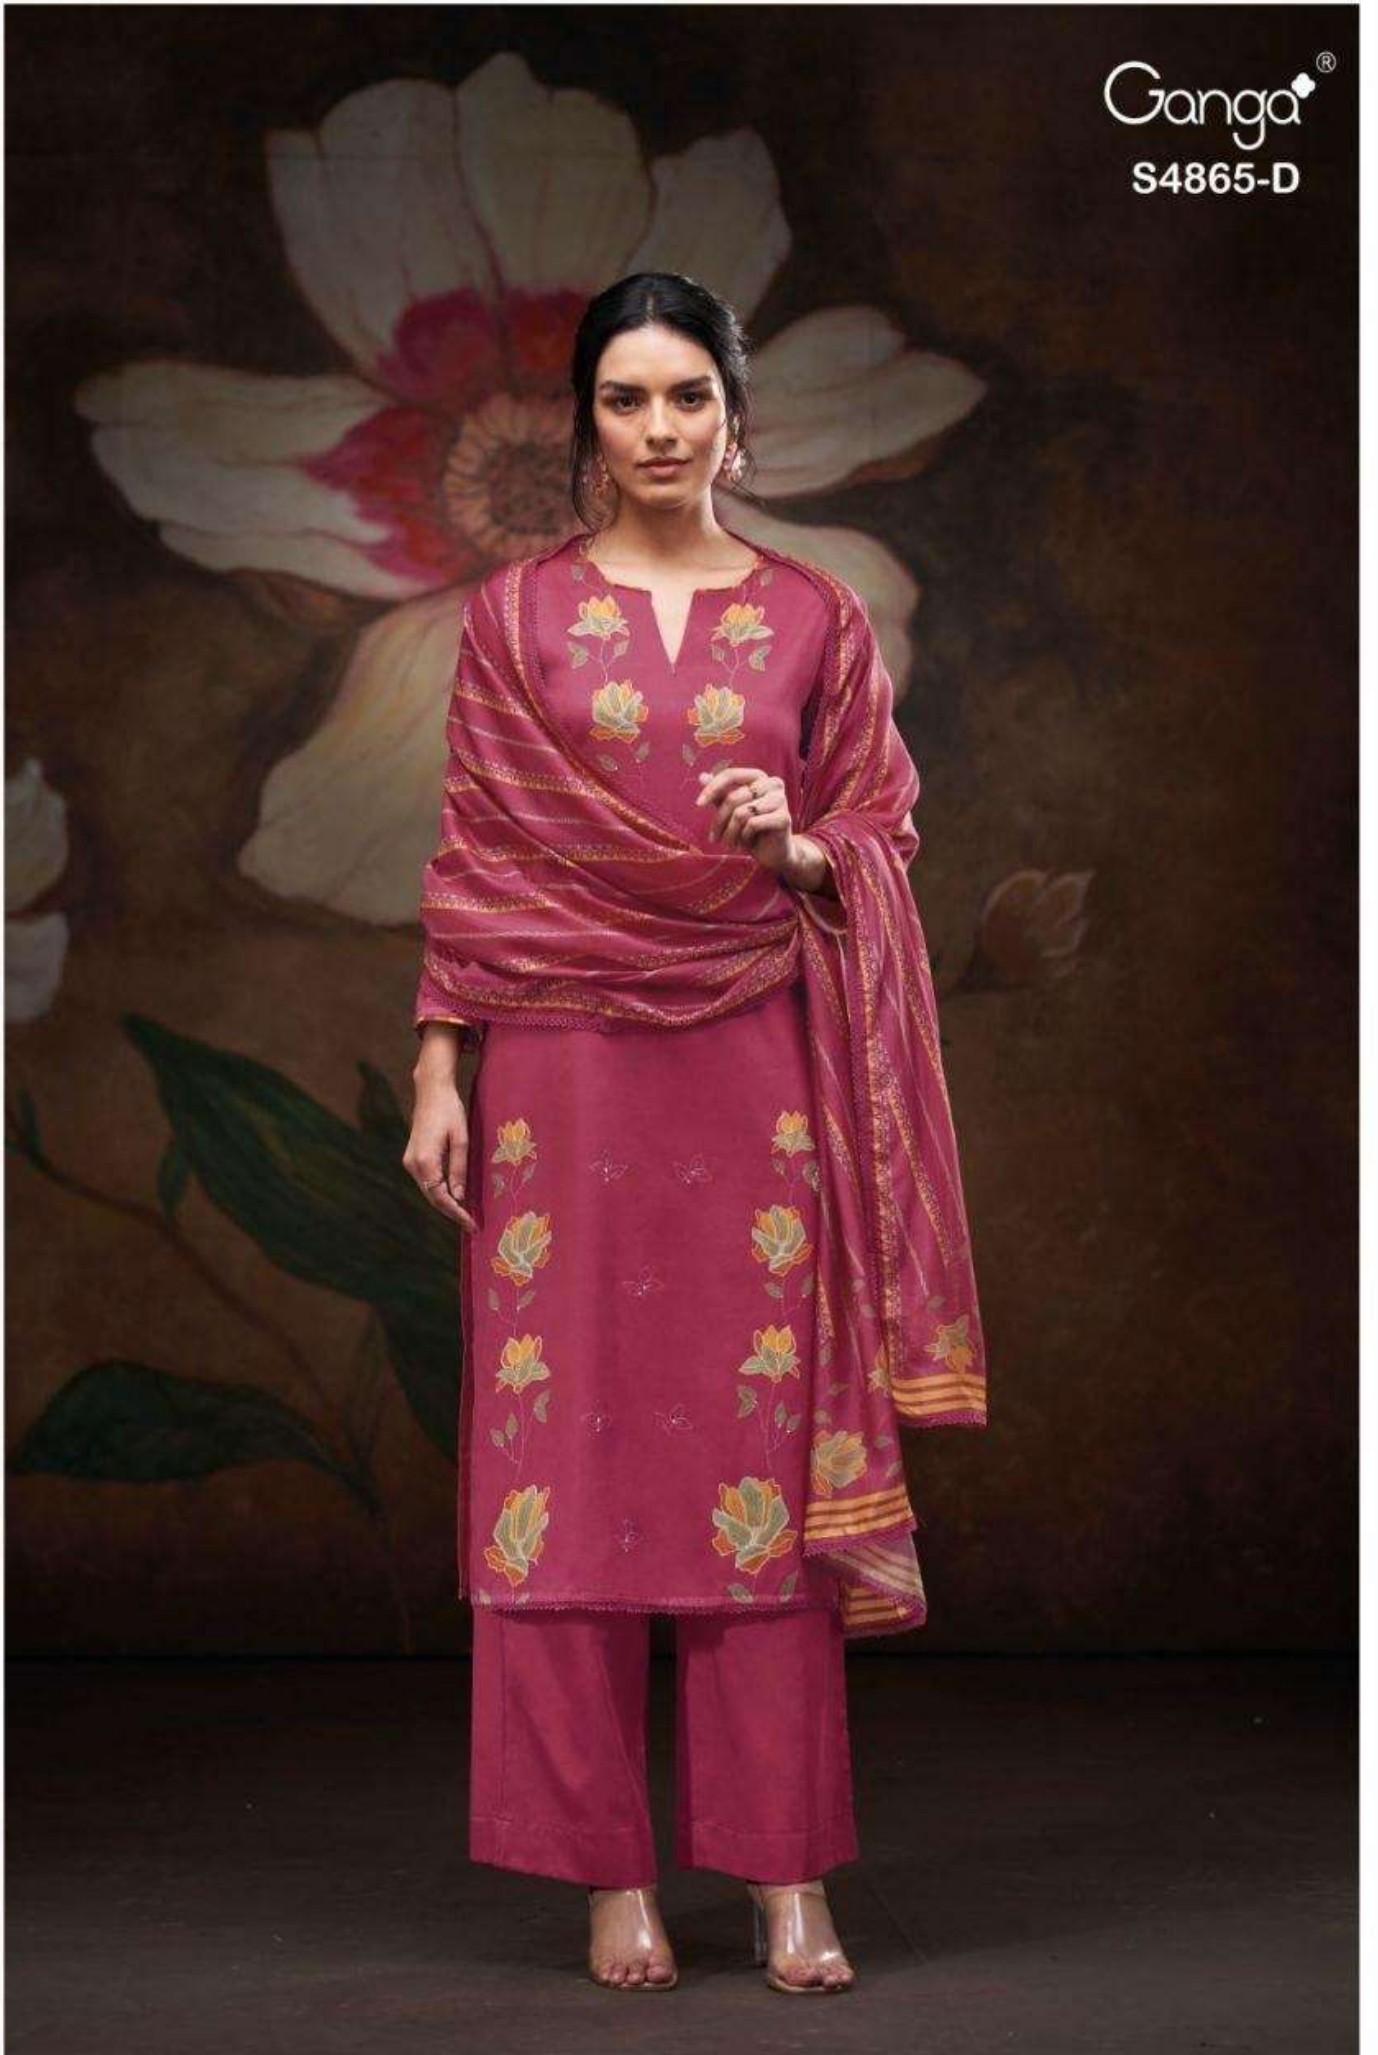

Ganga®
S4865-D