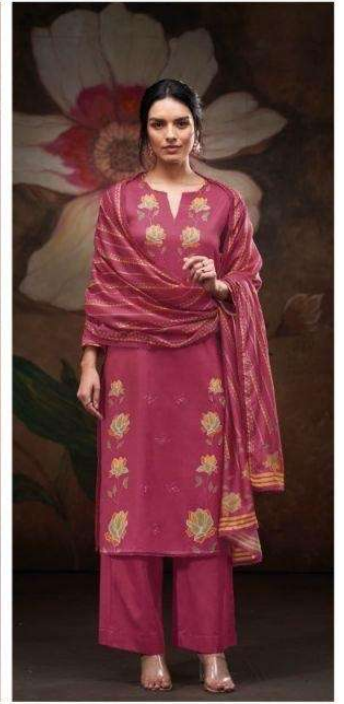

Ganga®  
S4865-D

Ganga®  
S4865-C

S4865-A

S4865-B

S4865-C

S4865-D

Ganga®  
Pratika  
S4865- A/B/C/D

Ganga®  
S4865-D

~TOP~

PREMIUM COTTON PRINTED WITH HAND EMBROIDERY,  
HAND WORK, SCHIFFLI EMBROIDERY LACE  
ON DAMAN.

~BOTTOM~

PREMIUM COTTON SOLID COLOR

~DUPATTA~

PREMIUM PURE BEMBERG LAWN PRINTED WITH  
SCHIFFLI EMBROIDERY LACE BORDER.