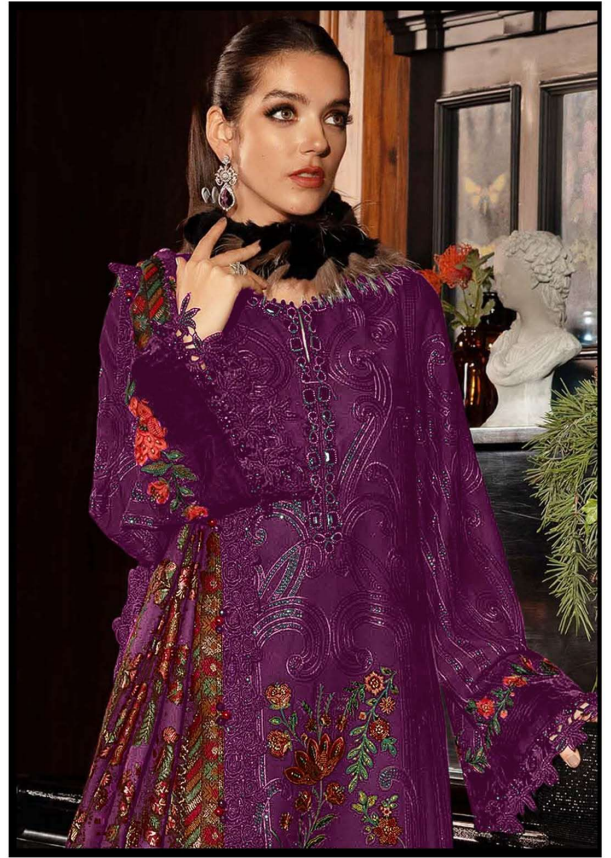

ELAN™
STUDIO

**TOP - CAMBRIC LAWN COTTON HEAVY
EMBROIDERED**

BOTTOM - CAMBRIC LAWN COTTON

**DUPATTA - COTTON DIGITAL PRINTED WITH
LACE**

E - 32 D

ELAN™
STUDIO

**TOP - CAMBRIC LAWN COTTON HEAVY
EMBROIDERED**

BOTTOM - CAMBRIC LAWN COTTON

**DUPATTA - COTTON DIGITAL PRINTED WITH
LACE**

E - 32 C

ELAN™
STUDIO

**TOP - CAMBRIC LAWN COTTON HEAVY
EMBROIDERED**

BOTTOM - CAMBRIC LAWN COTTON

**DUPATTA - COTTON DIGITAL PRINTED WITH
LACE**

E - 32 A

ELAN™
STUDIO

**TOP - CAMBRIC LAWN COTTON HEAVY
EMBROIDERED**

BOTTOM - CAMBRIC LAWN COTTON

**DUPATTA - COTTON DIGITAL PRINTED WITH
LACE**

E - 32 D

ELAN™
STUDIO

**TOP - CAMBRIC LAWN COTTON HEAVY
EMBROIDERED**