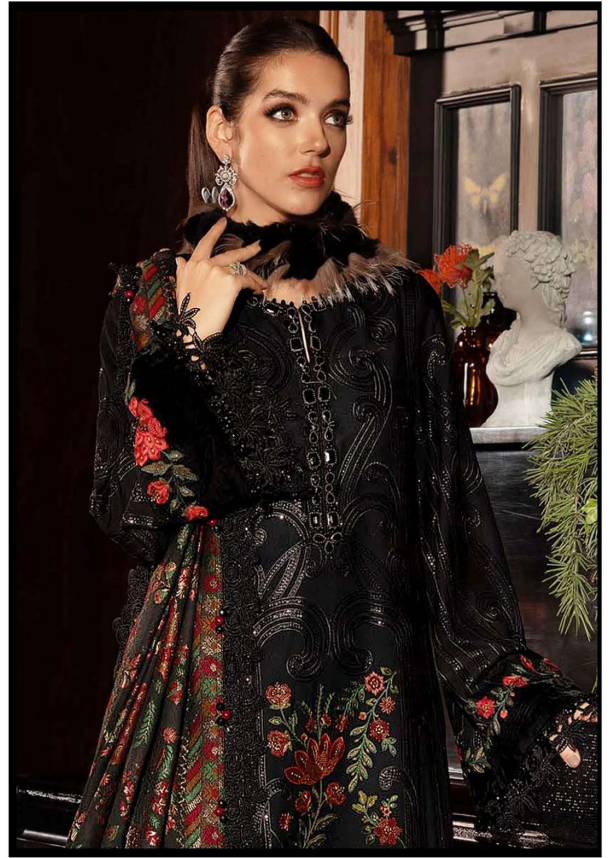

ELAN™
STUDIO

**TOP - CAMBRIC LAWN COTTON HEAVY
EMBROIDERED**

BOTTOM - CAMBRIC LAWN COTTON

**DUPATTA - COTTON DIGITAL PRINTED WITH
LACE**

E - 32 D

ELAN™
STUDIO

**TOP - CAMBRIC LAWN COTTON HEAVY
EMBROIDERED**

BOTTOM - CAMBRIC LAWN COTTON

**DUPATTA - COTTON DIGITAL PRINTED WITH
LACE**

E - 32 C

ELAN™
STUDIO

**TOP - CAMBRIC LAWN COTTON HEAVY
EMBROIDERED**

BOTTOM - CAMBRIC LAWN COTTON

**DUPATTA - COTTON DIGITAL PRINTED WITH
LACE**

E - 32 A

ELAN™
STUDIO

**TOP - CAMBRIC LAWN COTTON HEAVY
EMBROIDERED**

BOTTOM - CAMBRIC LAWN COTTON

**DUPATTA - COTTON DIGITAL PRINTED WITH
LACE**

E - 32 D

ELAN™
STUDIO

**TOP - CAMBRIC LAWN COTTON HEAVY
EMBROIDERED**