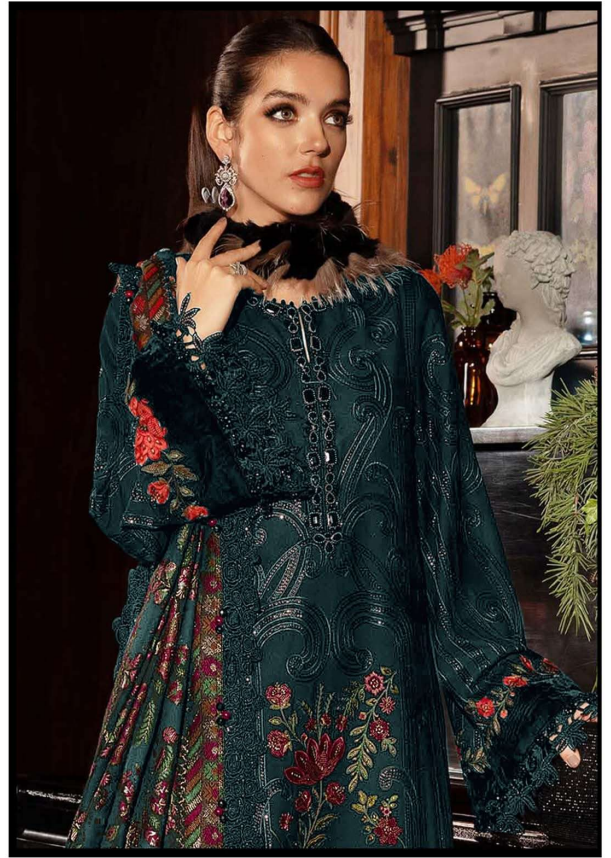

ELAN™
STUDIO

**TOP - CAMBRIC LAWN COTTON HEAVY
EMBROIDERED**

BOTTOM - CAMBRIC LAWN COTTON

**DUPATTA - COTTON DIGITAL PRINTED WITH
LACE**

E - 32 D

ELAN™
STUDIO

**TOP - CAMBRIC LAWN COTTON HEAVY
EMBROIDERED**

BOTTOM - CAMBRIC LAWN COTTON

**DUPATTA - COTTON DIGITAL PRINTED WITH
LACE**

E - 32 C

ELAN™
STUDIO

**TOP - CAMBRIC LAWN COTTON HEAVY
EMBROIDERED**

BOTTOM - CAMBRIC LAWN COTTON

**DUPATTA - COTTON DIGITAL PRINTED WITH
LACE**

E - 32 A

ELAN™
STUDIO

**TOP - CAMBRIC LAWN COTTON HEAVY
EMBROIDERED**

BOTTOM - CAMBRIC LAWN COTTON

**DUPATTA - COTTON DIGITAL PRINTED WITH
LACE**

E - 32 D

ELAN™
STUDIO

**TOP - CAMBRIC LAWN COTTON HEAVY
EMBROIDERED**