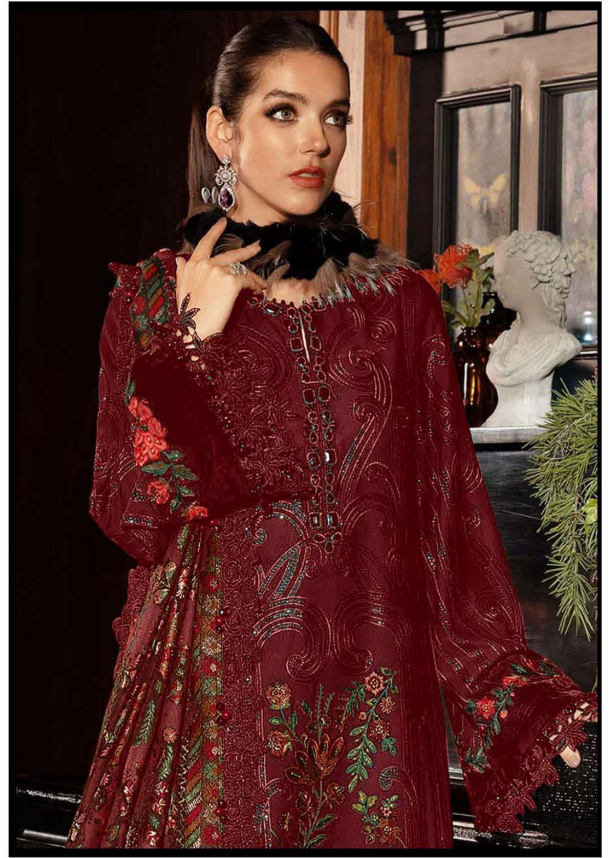

ELAN™
STUDIO

**TOP - CAMBRIC LAWN COTTON HEAVY
EMBROIDERED**

BOTTOM - CAMBRIC LAWN COTTON

**DUPATTA - COTTON DIGITAL PRINTED WITH
LACE**

E - 32 D

ELAN™
STUDIO

**TOP - CAMBRIC LAWN COTTON HEAVY
EMBROIDERED**

BOTTOM - CAMBRIC LAWN COTTON

**DUPATTA - COTTON DIGITAL PRINTED WITH
LACE**

E - 32 C

ELAN™
STUDIO

**TOP - CAMBRIC LAWN COTTON HEAVY
EMBROIDERED**

BOTTOM - CAMBRIC LAWN COTTON

**DUPATTA - COTTON DIGITAL PRINTED WITH
LACE**

E - 32 A

ELAN™
STUDIO

**TOP - CAMBRIC LAWN COTTON HEAVY
EMBROIDERED**

BOTTOM - CAMBRIC LAWN COTTON

**DUPATTA - COTTON DIGITAL PRINTED WITH
LACE**

E - 32 D

ELAN™
STUDIO

**TOP - CAMBRIC LAWN COTTON HEAVY
EMBROIDERED**