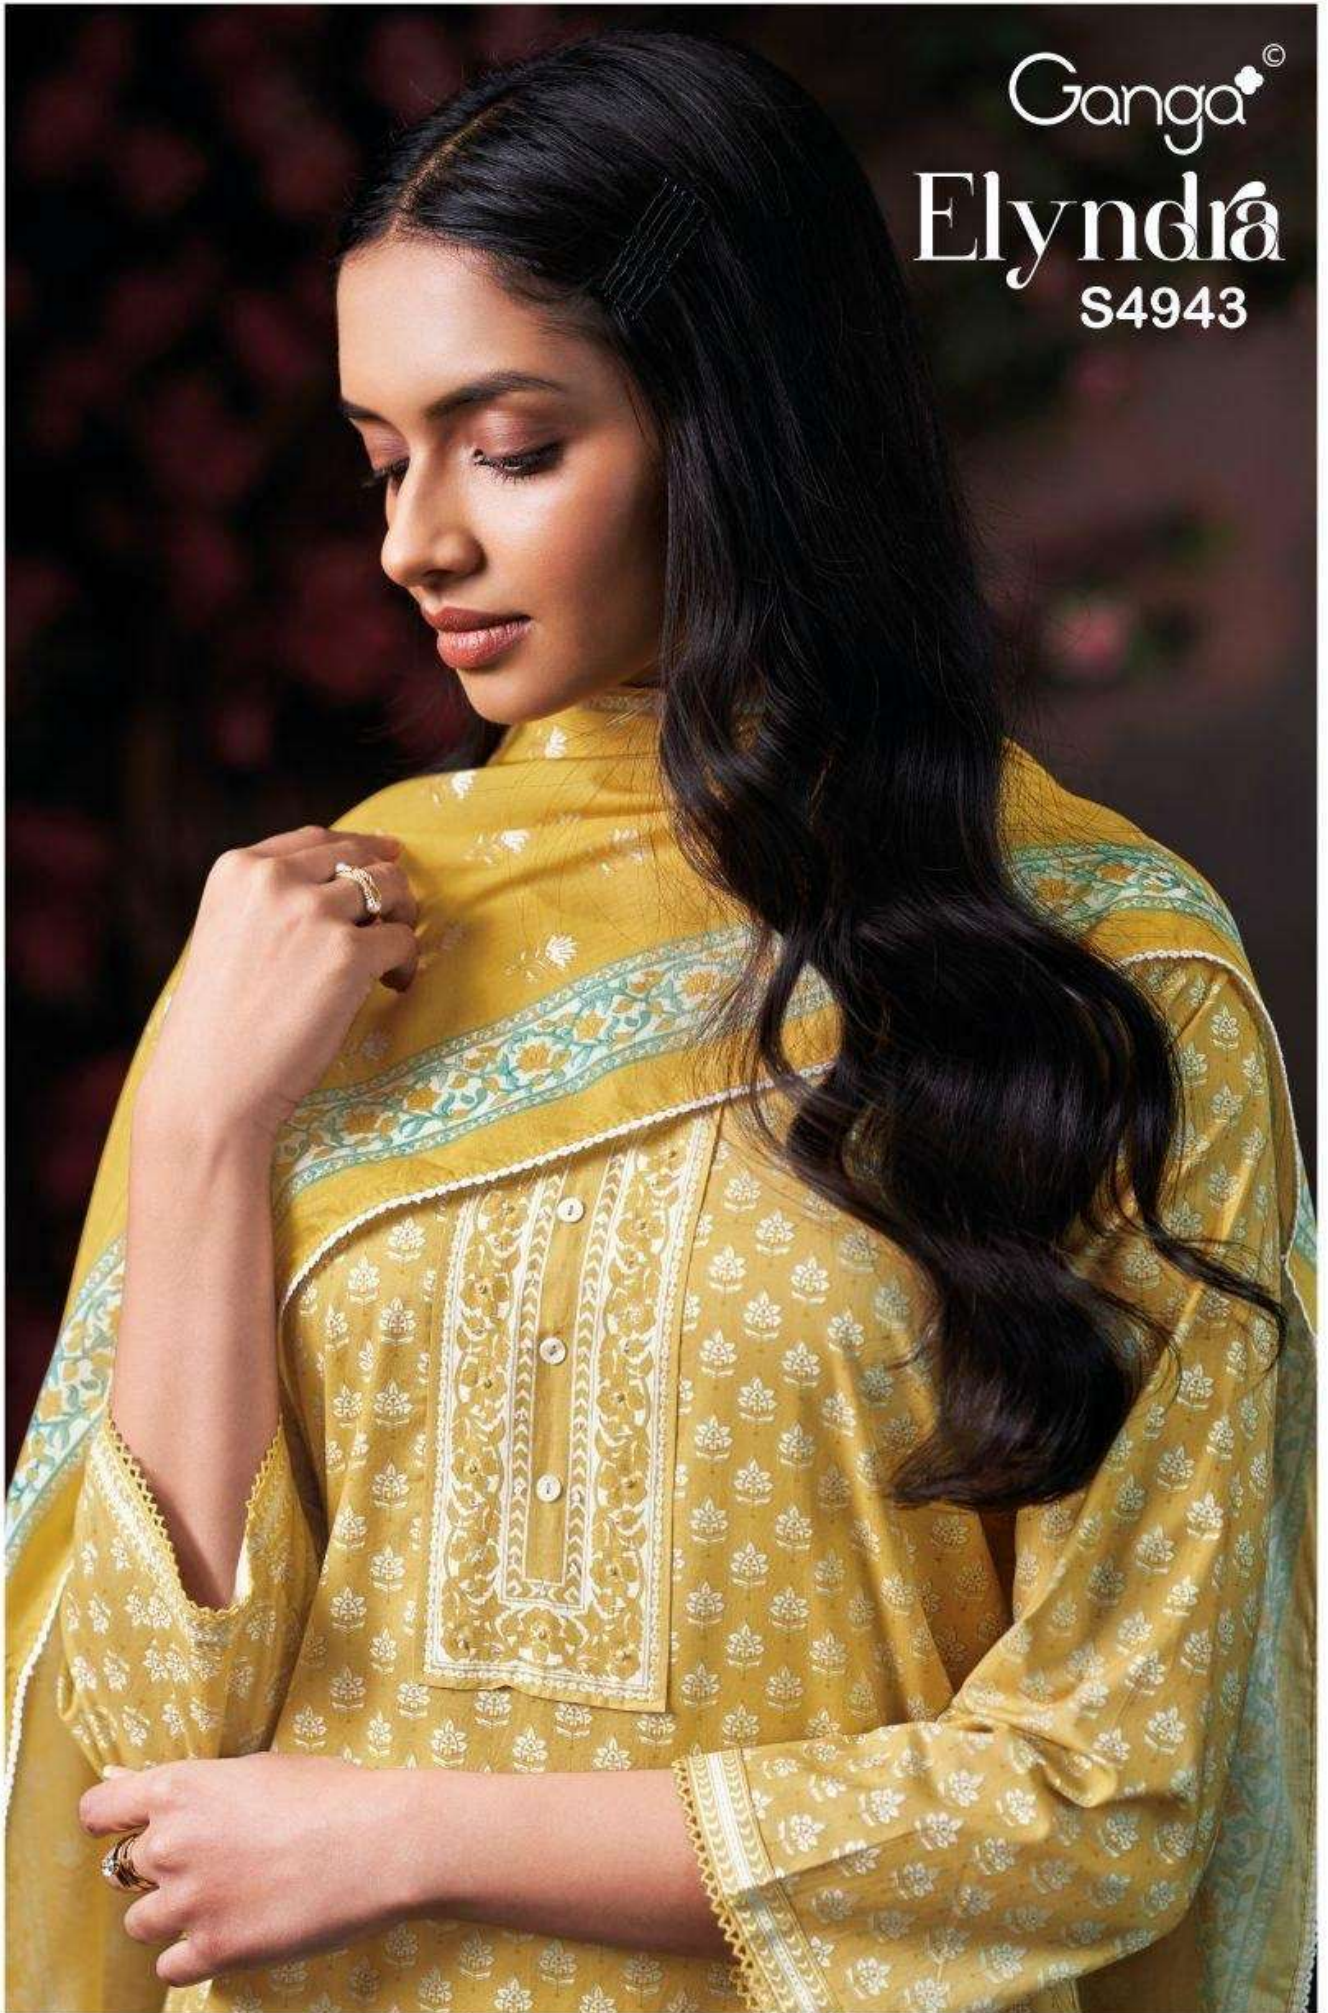

Ganga®
Elyndra
S4943