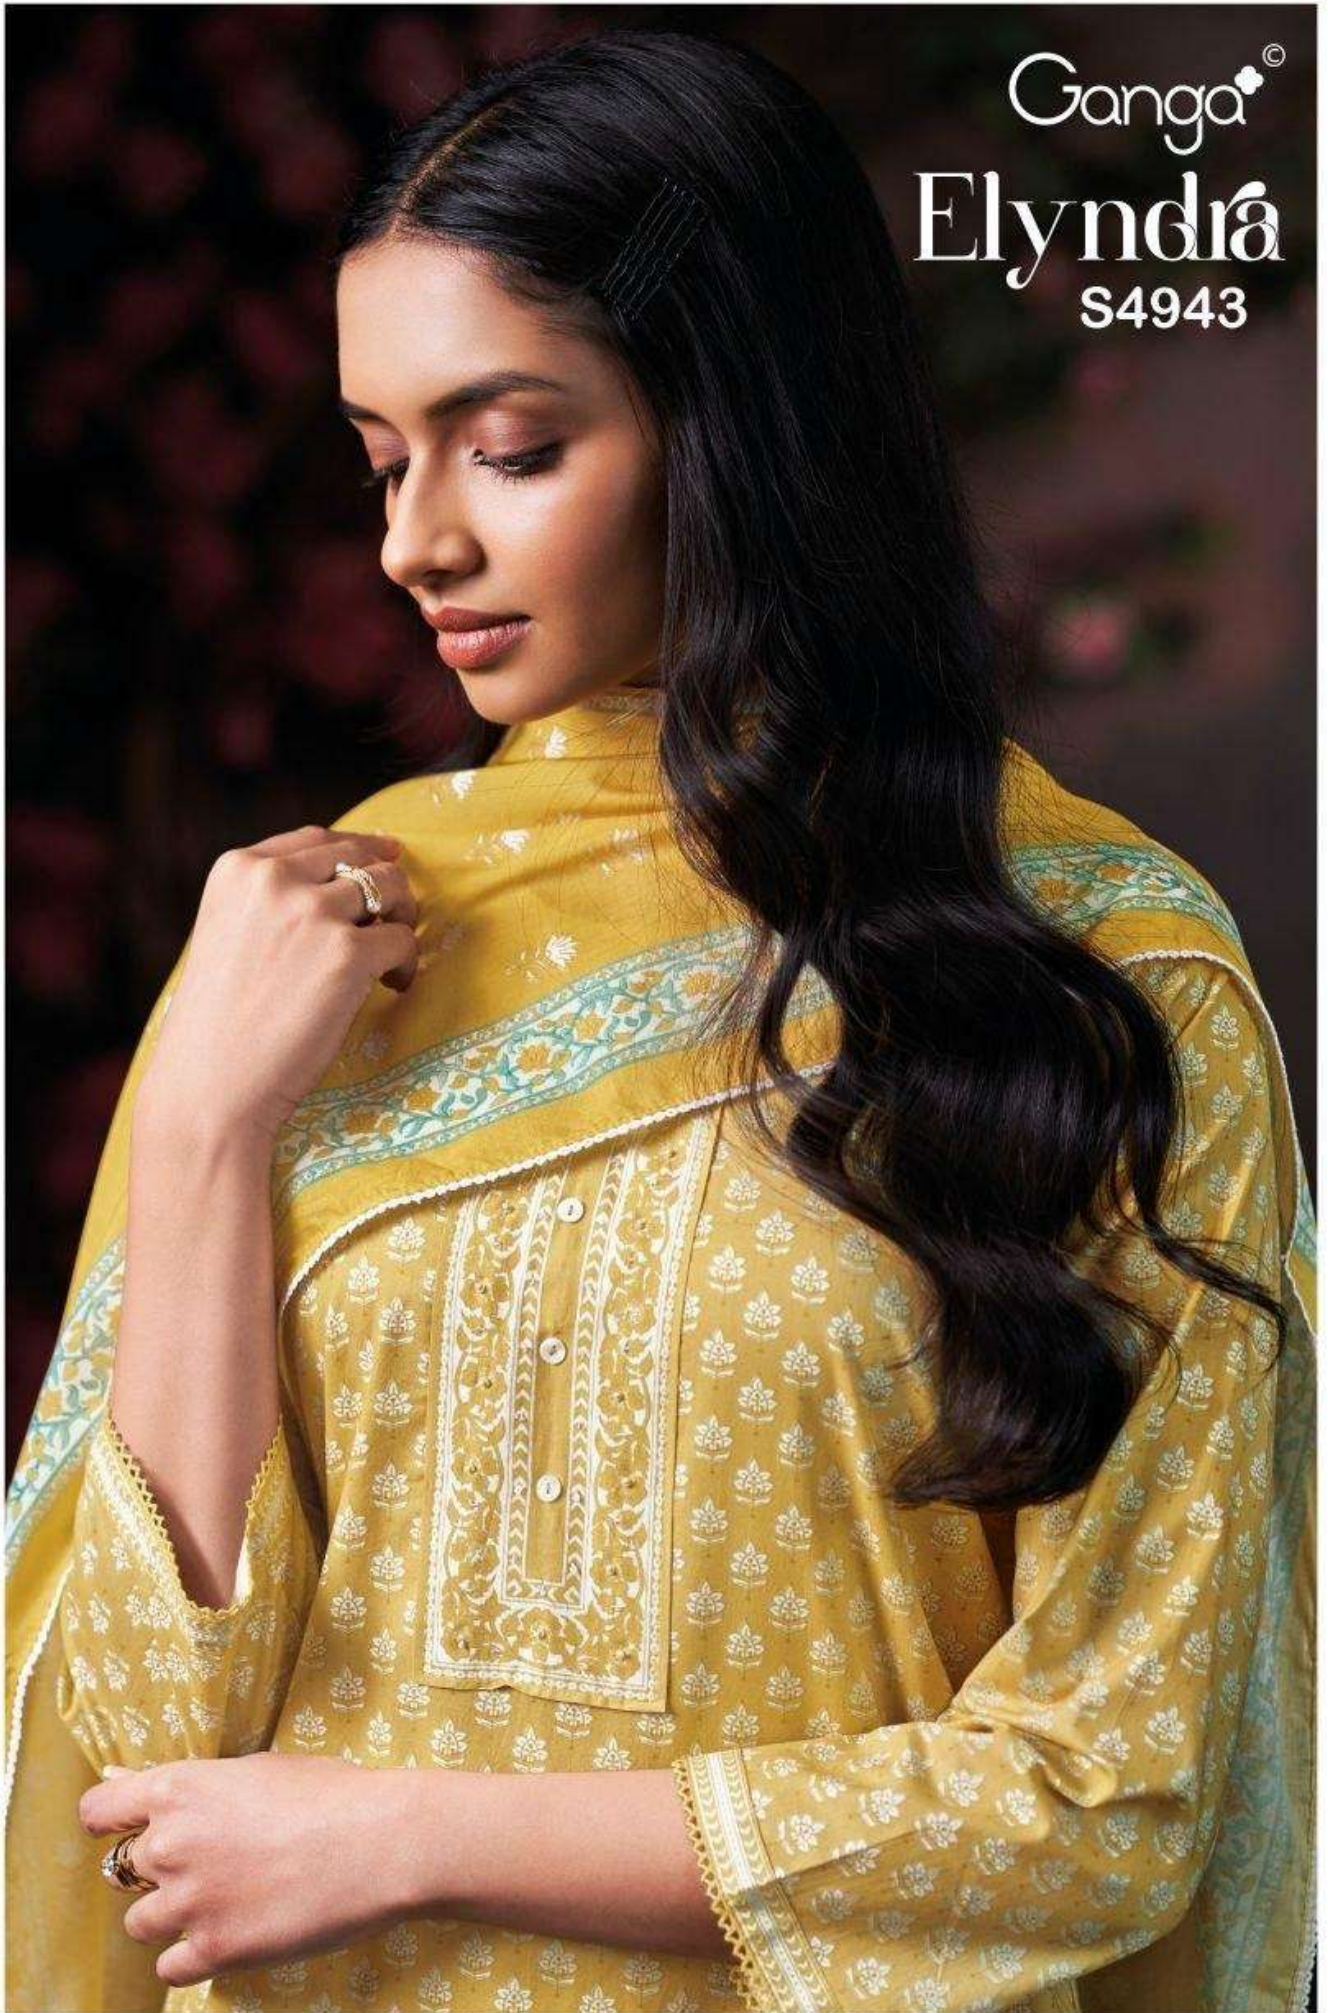

Ganga[®]
Elyndra
S4943

Ganga[®]
S4943-D

S4943-A

S4943-B

S4943-C

S4943-D

Ganga®
Elyndia
S4943- A/B/C/D

Ganga®

Ganga®
Elyndra
S4943

Elyndra
S4943

—DESCRIPTION—

~TOP~

PREMIUM COTTON PRINTED WITH HAND WORK,
BUTTON WORK, CROCHET LACE ON
DAMAN & SLEEVES.

~BOTTOM~

PREMIUM COTTON PRINTED.

~DUPATTA~

PREMIUM COTTON MUL PRINTED WITH CROCHET
LACE BORDER.

WHOLESALE PRICE
1590/- EACH+GST(EXTRA)

HSN CODE- 520851

MOQ : 64 PCS

TOTAL SUITS-04

Ganga[®]

S4943-C

Ganga[®]