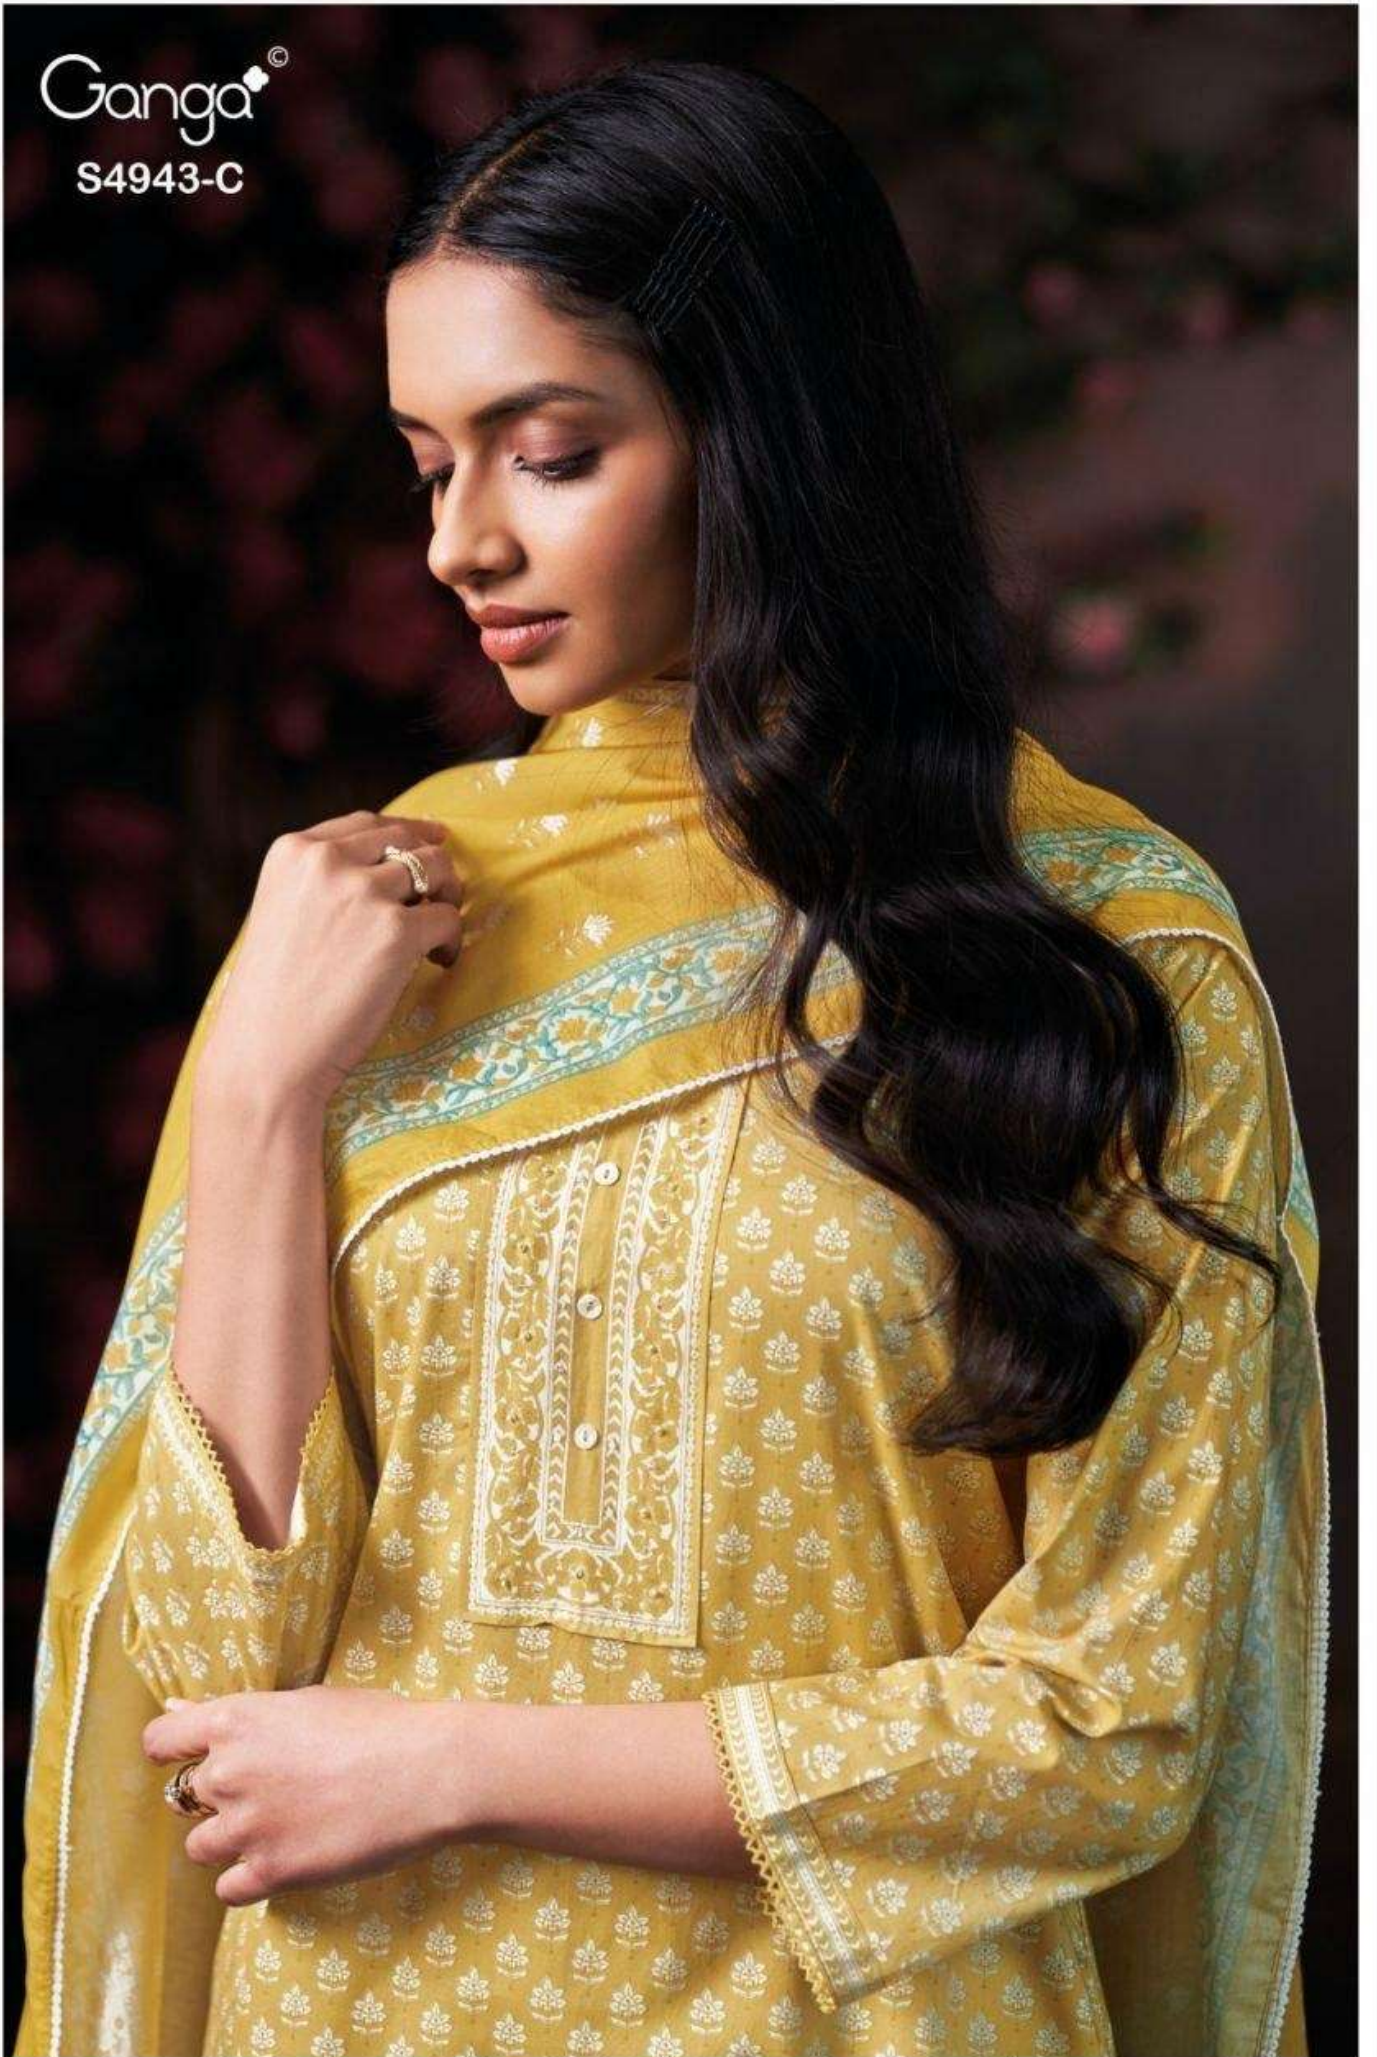

Ganga®
Elyndra
S4943

Elyndra
S4943

—DESCRIPTION—

~TOP~

PREMIUM COTTON PRINTED WITH HAND WORK,
BUTTON WORK, CROCHET LACE ON
DAMAN & SLEEVES.

~BOTTOM~

PREMIUM COTTON PRINTED.

~DUPATTA~

PREMIUM COTTON MUL PRINTED WITH CROCHET
LACE BORDER.

WHOLESALE PRICE
1590/- EACH+GST(EXTRA)

HSN CODE- 520851

MOQ : 64 PCS

TOTAL SUITS-04

Ganga[®]

S4943-C

Ganga[®]