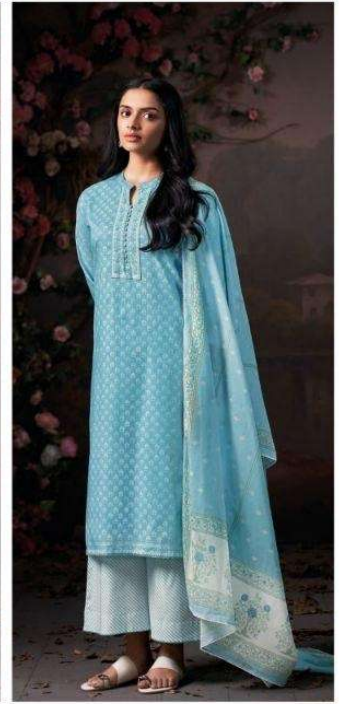

Ganga[®]
Elyndra
S4943

Ganga[®]
S4943-D

S4943-A

S4943-B

S4943-C

S4943-D

Ganga®
Elyndia
S4943- A/B/C/D

Ganga®

Ganga®
Elyndra
S4943

Elyndra
S4943

—DESCRIPTION—

~TOP~

PREMIUM COTTON PRINTED WITH HAND WORK,
BUTTON WORK, CROCHET LACE ON
DAMAN & SLEEVES.

~BOTTOM~

PREMIUM COTTON PRINTED.

~DUPATTA~