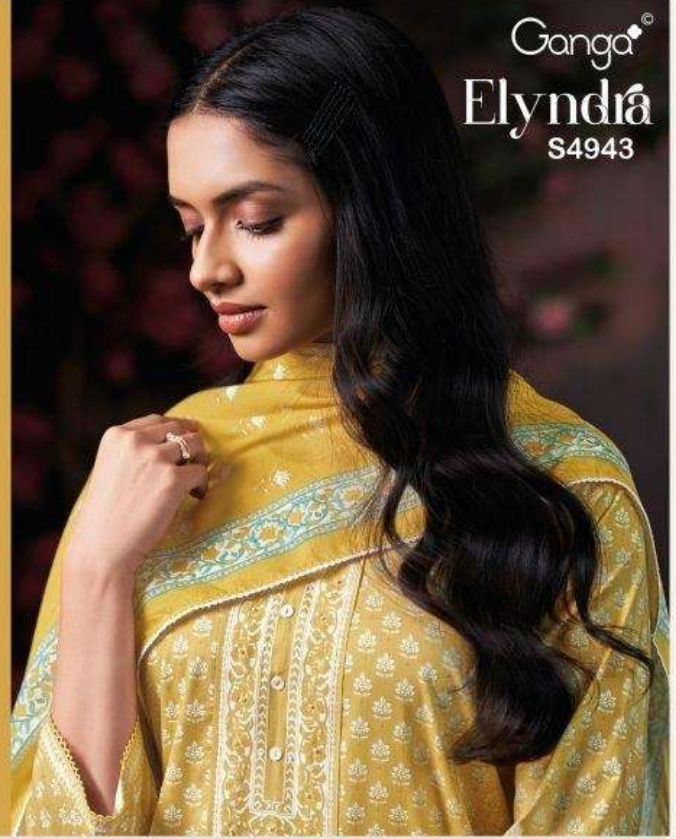

Ganga[®]
Elyndra
S4943

Ganga[®]
S4943-D

S4943-A

S4943-B

S4943-C

S4943-D

Ganga®
Elyndia
S4943- A/B/C/D

Ganga®

Ganga®
Elyndra
S4943

Elyndra
S4943

—DESCRIPTION—

~TOP~

PREMIUM COTTON PRINTED WITH HAND WORK,
BUTTON WORK, CROCHET LACE ON
DAMAN & SLEEVES.

~BOTTOM~

PREMIUM COTTON PRINTED.

~DUPATTA~

PREMIUM COTTON MUL PRINTED WITH CROCHET
LACE BORDER.

WHOLESALE PRICE
1590/- EACH+GST(EXTRA)

HSN CODE- 520851

MOQ : 64 PCS

TOTAL SUITS-04

Ganga[®]

S4943-C

Ganga[®]