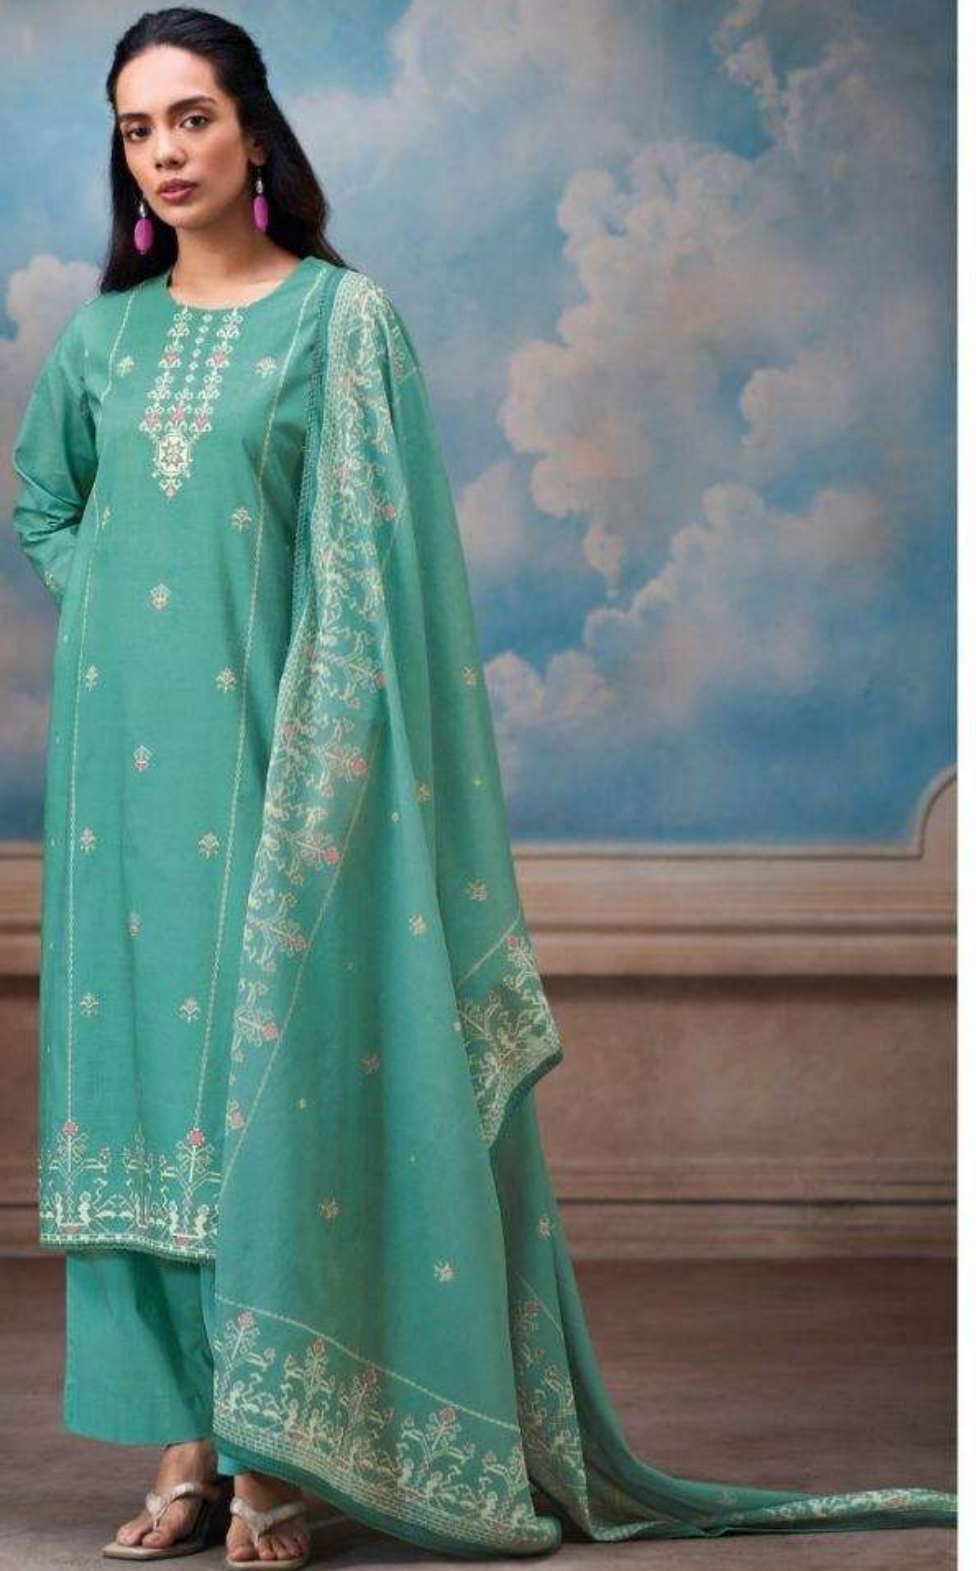

Ganga©
S4828-D