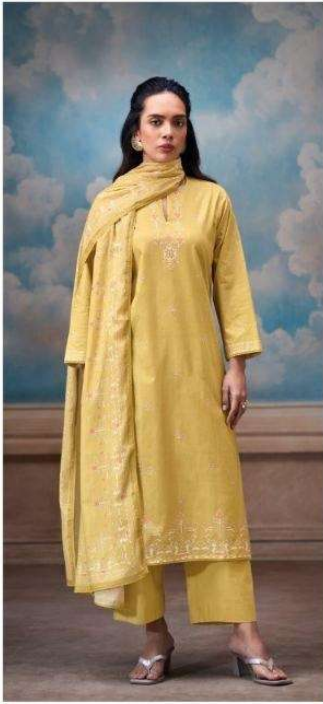

S4828-A

Ganga®
Riyanshi
S4828- A/B/C/D