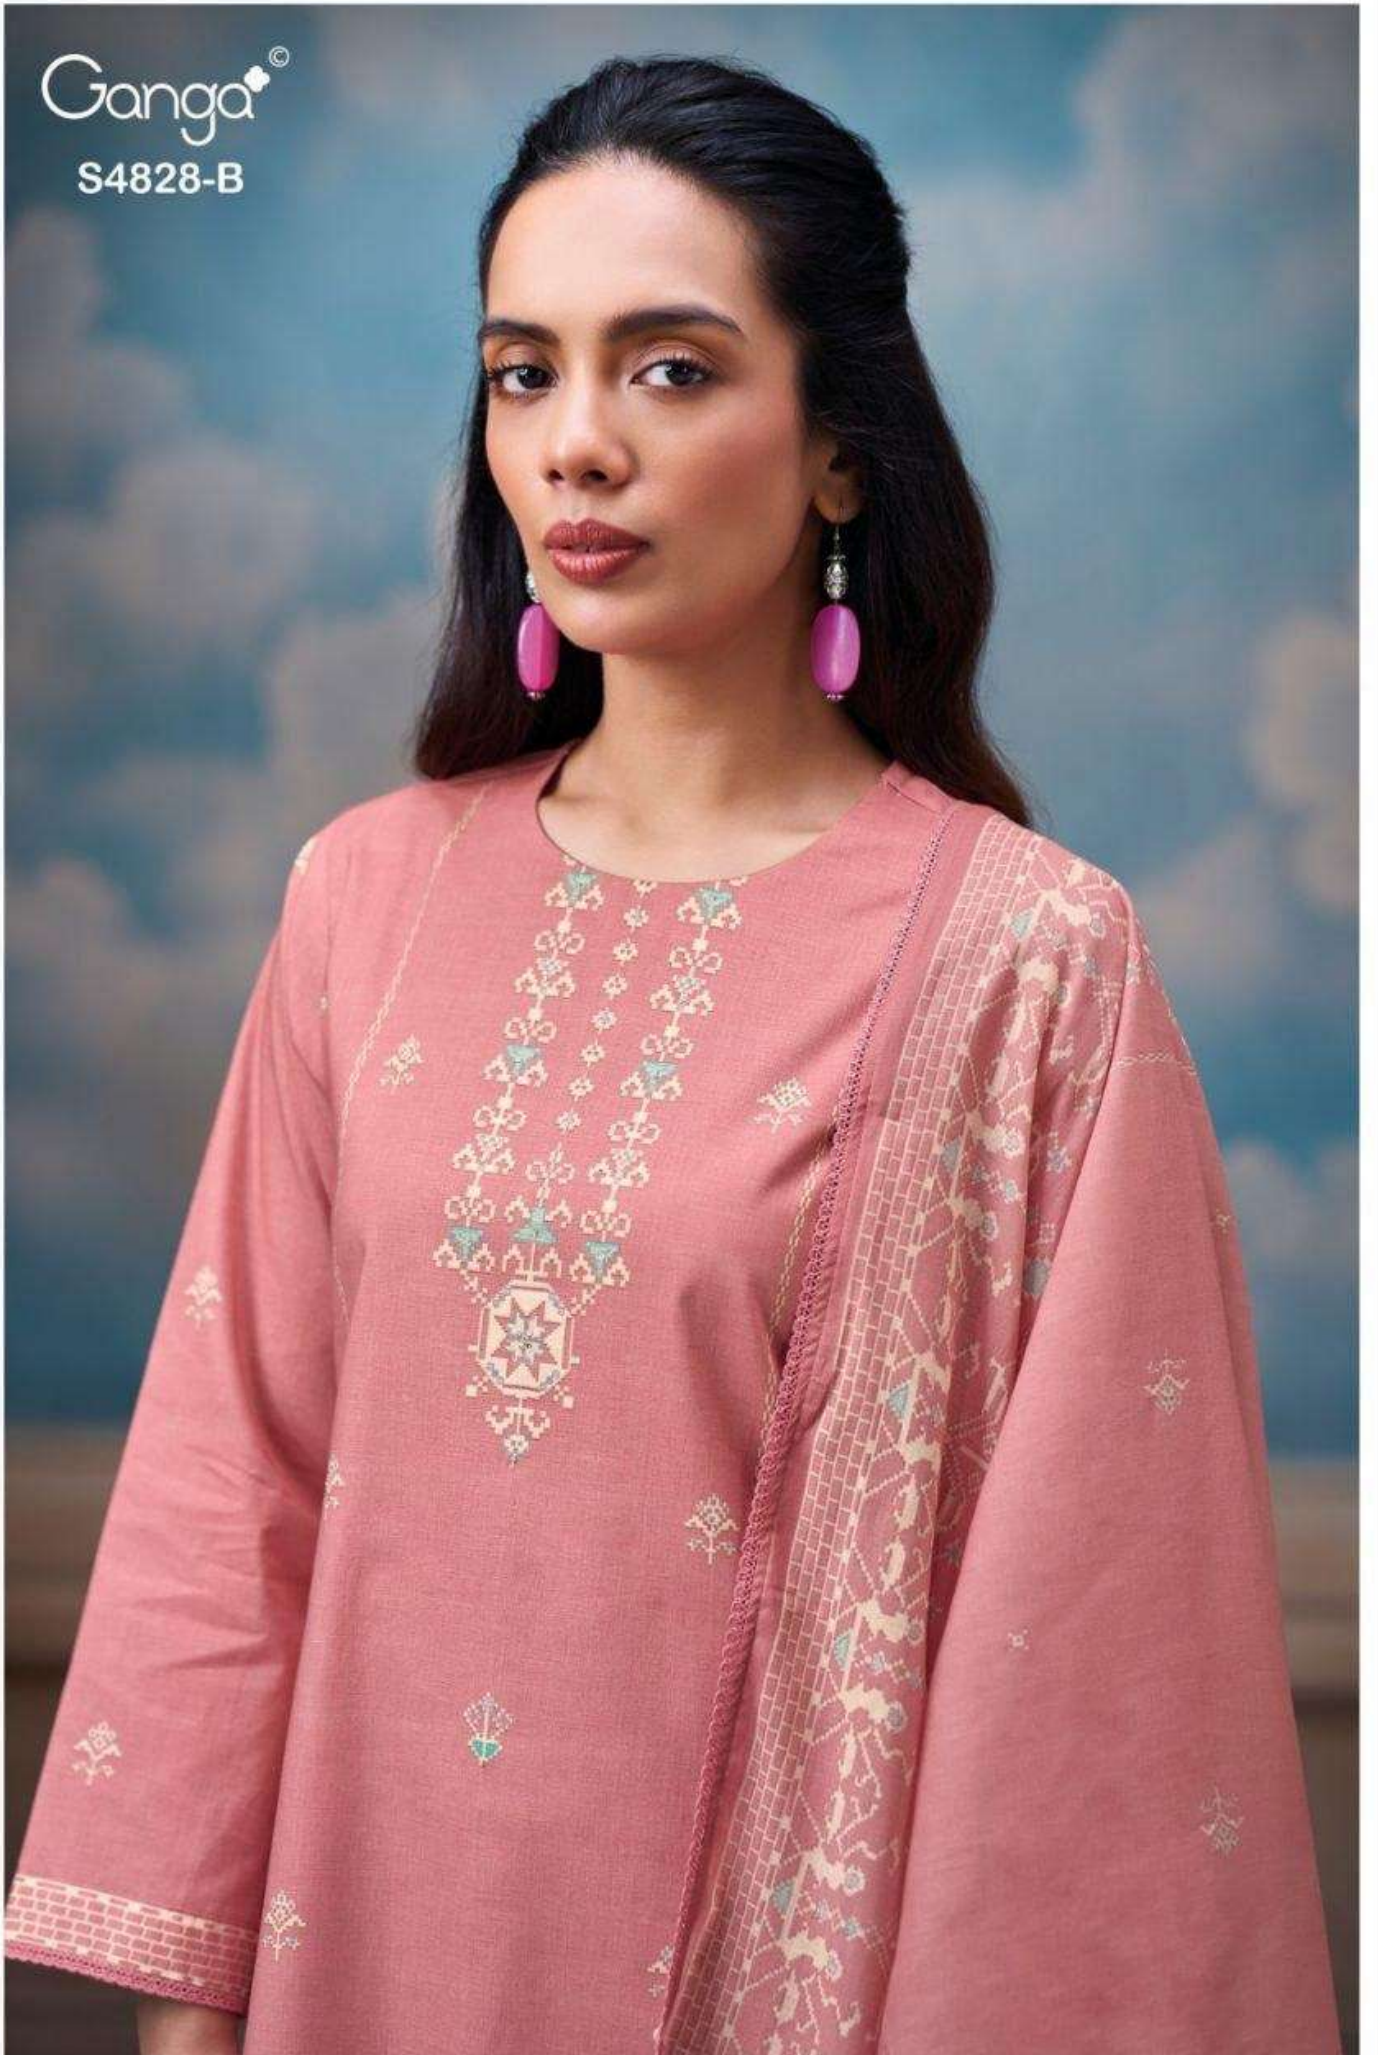

Ganga®

S4828-B