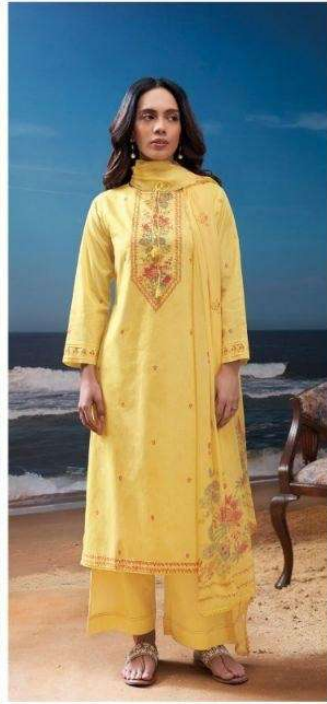

Ganga[®]
Alyara
S4736

Ganga[®]
S4736-C

Ganga[©]
S4736-A

S4736-A

S4736-B

S4736-C

S4736-D

Ganga®
Alyara
S4736- A/B/C/D

Ganga®

Ganga®
Alyara
S4736

Alyara
S4736

DESCRIPTION

~TOP~

PREMIUM COTTON PRINTED WITH HAND EMBROIDERY,
HAND WORK, CROCHET LACE BORDER ON DAMAN.

~BOTTOM~

PREMIUM COTTON SOLID COLOR