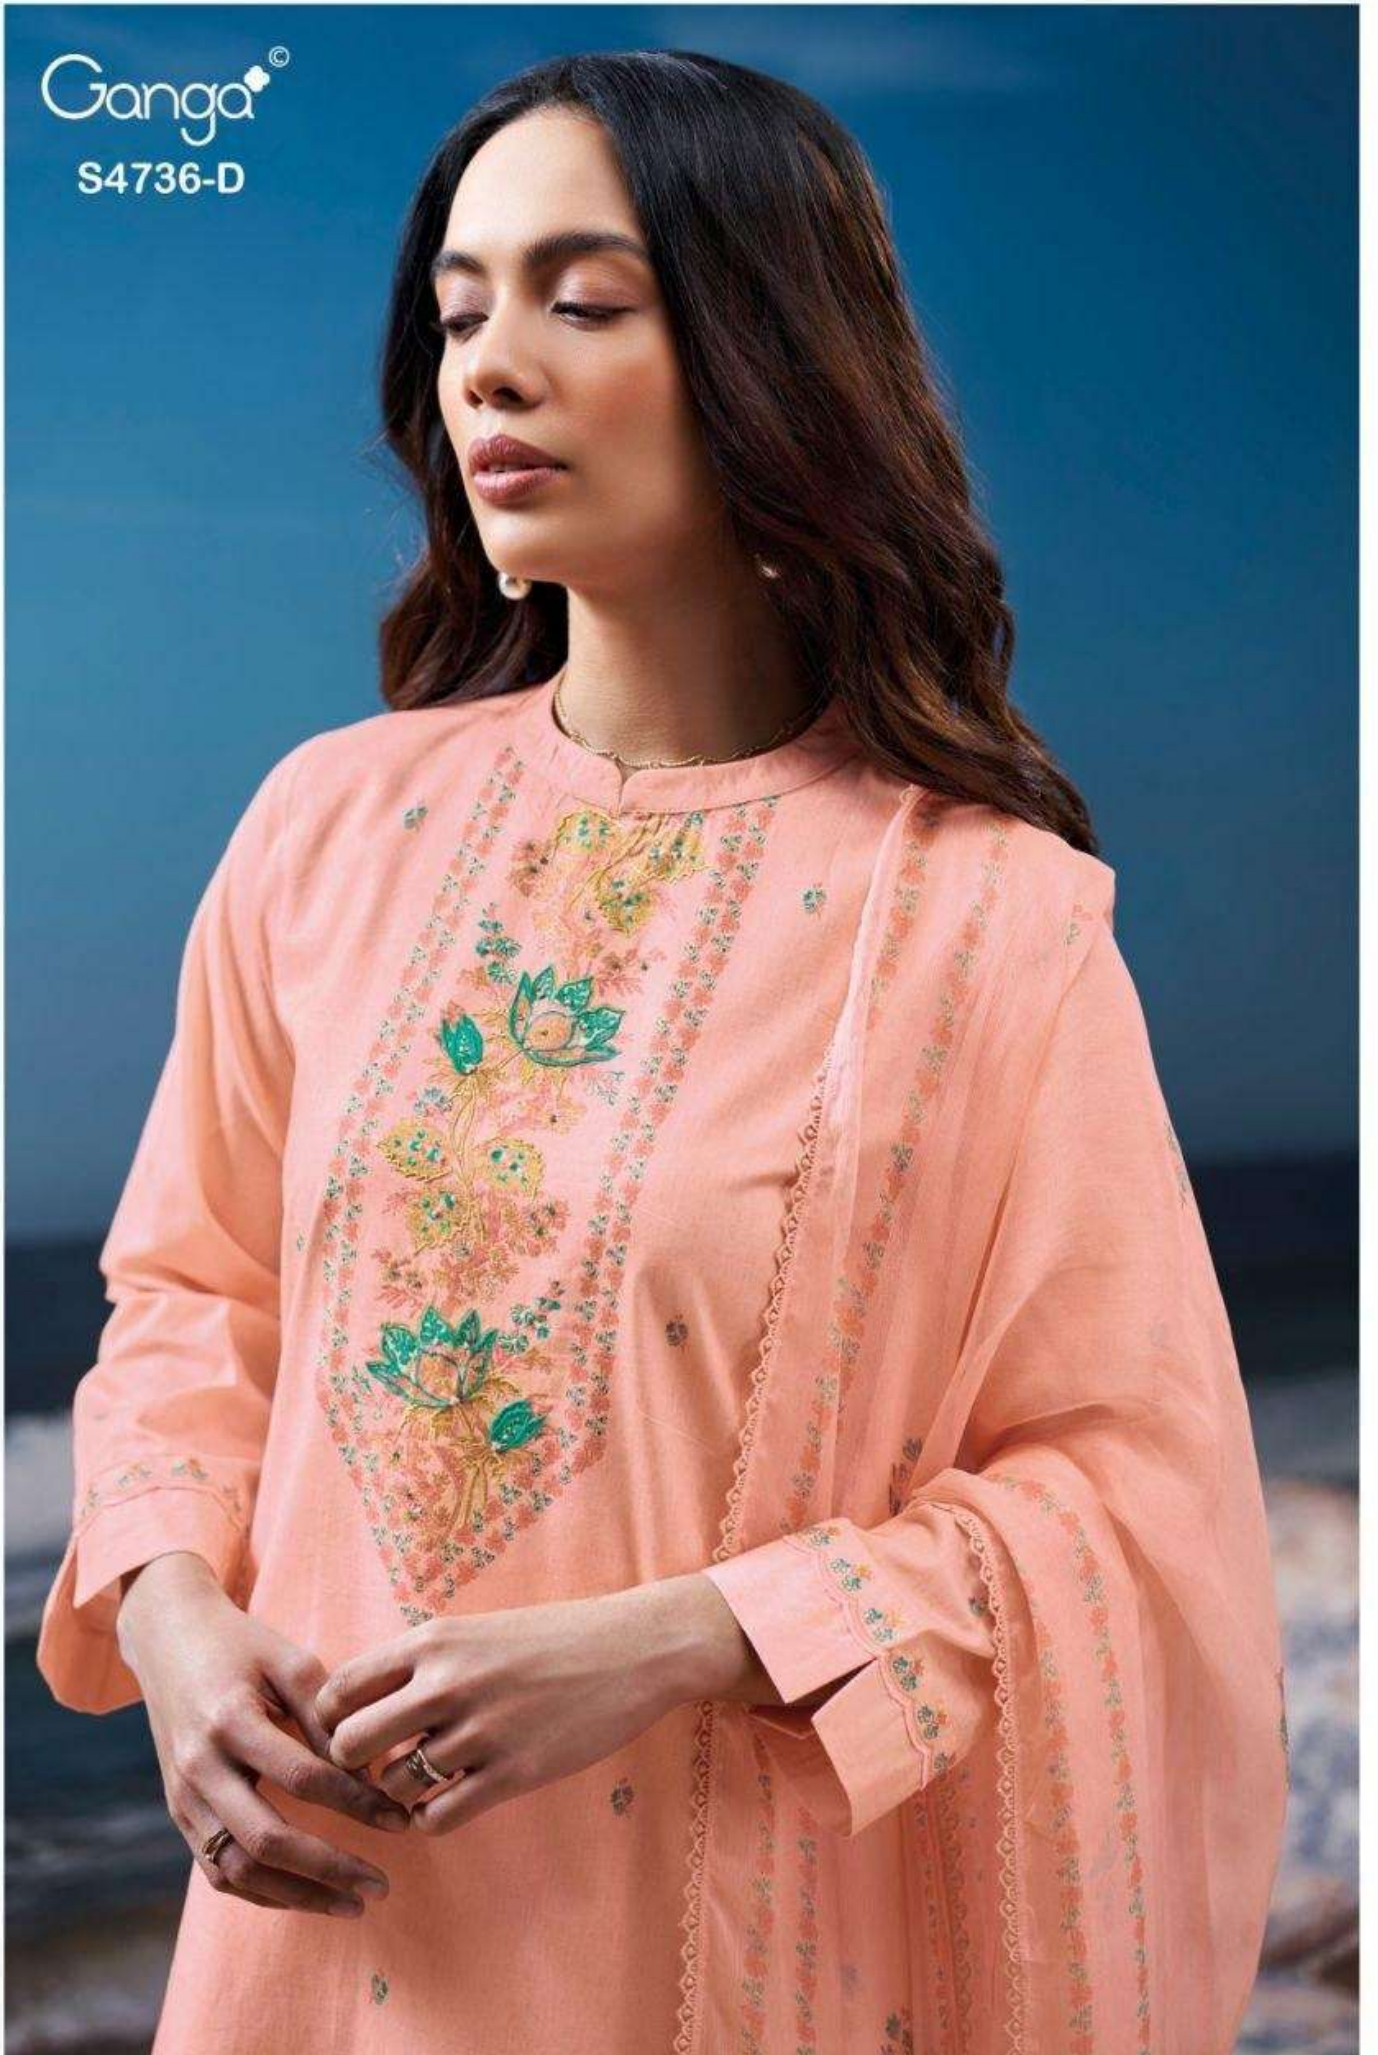

Ganga®

S4736-D