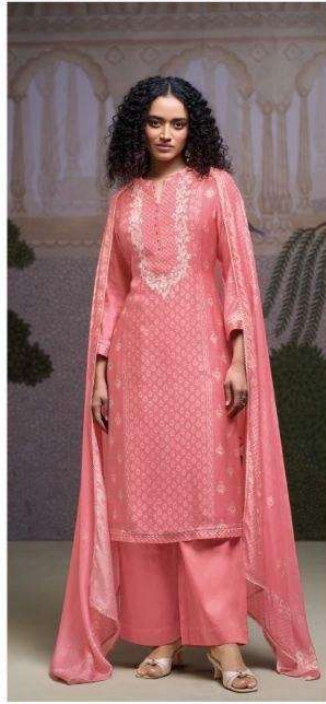

Ganga[®]
Varesha
S4820

S4337-A

S4337-B

S4337-C

S4337-D

Ganga®
Varesha
S4337- A/B/C/D

Ganga[®]
S4337-D

Ganga[®]
Varesha
S4820

Ganga®
S4337-A

Ganga®
S4337-A

Ganga®

Varesha
S4820

Ganga®
Varesha
S4820

—DESCRIPTION—

~TOP~

PREMIUM COTTON PRINTED WITH HAND EMBROIDERY,
HAND WORK, PRINTED & SCHIFFLI EMBROIDERY LACE
ON DAMAN & SLEEVES.

~BOTTOM~

PREMIUM COTTON SOLID COLOR

~DUPATTA~

PREMIUM COTTON MUL PRINTED WITH CROCHET
LACE BORDER.

WHOLESALE PRICE
1640/- EACH+GST(EXTRA)

HSN CODE- 520851

MOQ : 64 PCS

TOTAL SUITS-04