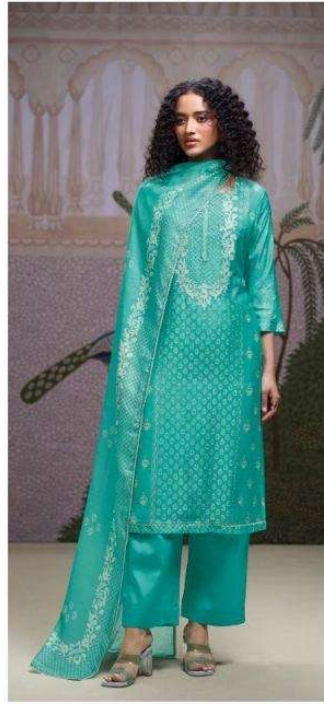

Ganga[®]
Varesha
S4820

S4337-A

S4337-B

S4337-C

S4337-D

Ganga®
Varesha
S4337- A/B/C/D

Ganga[®]
S4337-D

Ganga[®]
Varesha
S4820

Ganga®
S4337-A

Ganga®
S4337-A

Ganga®

Varesha
S4820

Ganga®
Varesha
S4820

—DESCRIPTION—

~TOP~

PREMIUM COTTON PRINTED WITH HAND EMBROIDERY,
HAND WORK, PRINTED & SCHIFFLI EMBROIDERY LACE
ON DAMAN & SLEEVES.

~BOTTOM~

PREMIUM COTTON SOLID COLOR

~DUPATTA~

PREMIUM COTTON MUL PRINTED WITH CROCHET
LACE BORDER.

WHOLESALE PRICE
1640/- EACH+GST(EXTRA)

HSN CODE- 520851

MOQ : 64 PCS

TOTAL SUITS-04