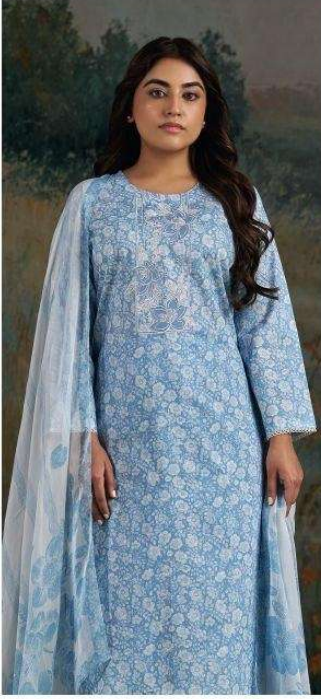

S4936-A

Ganga®
CHAITANA
S4936-A/B/C/D