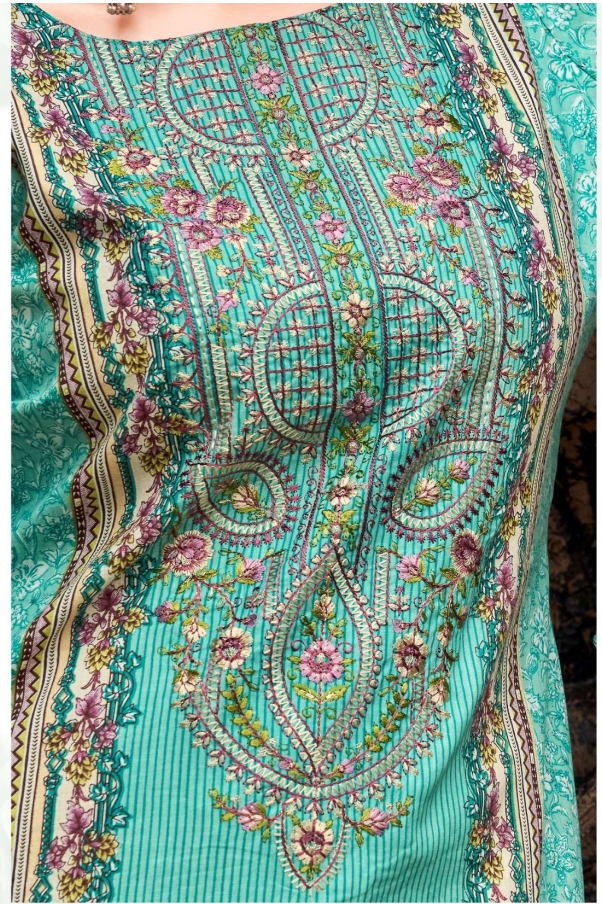

~BOTTOM~

LAWN COTTON DYED  
2.5 MTR APPROX

~DUPATTA~

COTTON MALMAL PRINTED  
2.25 MTR APPROX

@MJMIAZ\_ARTS\_OFFICIAL

ریاض آرٹس  
RIAZ ARTS  
The Luxury Lane

SUBTLE EMBELLISHMENTS, STRONG DESIGN LANGUAGE. ELEGANCE THAT NEVER OVERWHELMS.