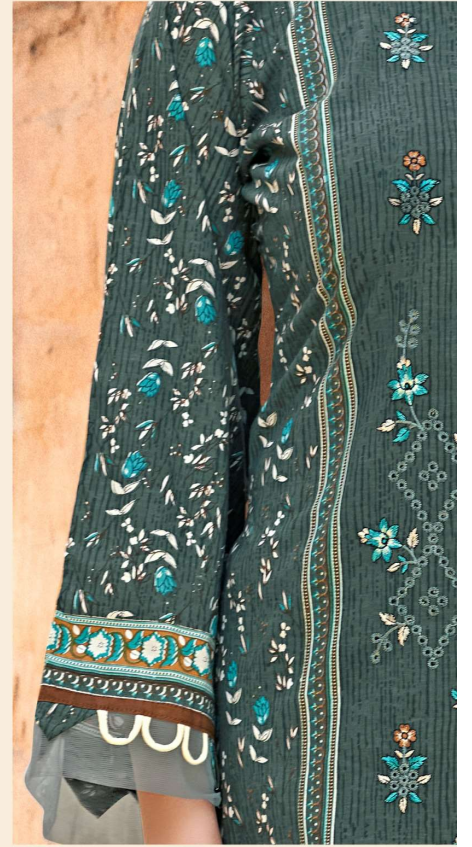

Levisha®

Built for summer
energy, glowing
from sunrise
to golden hour.

1717