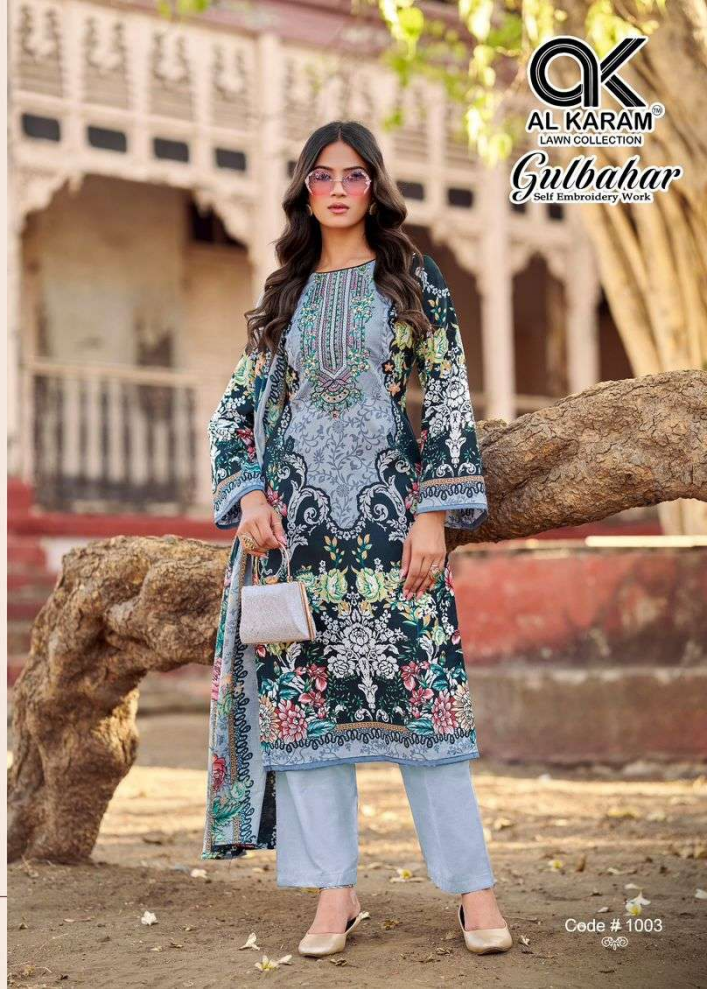

AK
AL KARAM®
LAWN COLLECTION
Gulbahar
Self Embroidery Work

Cede # 1003
©