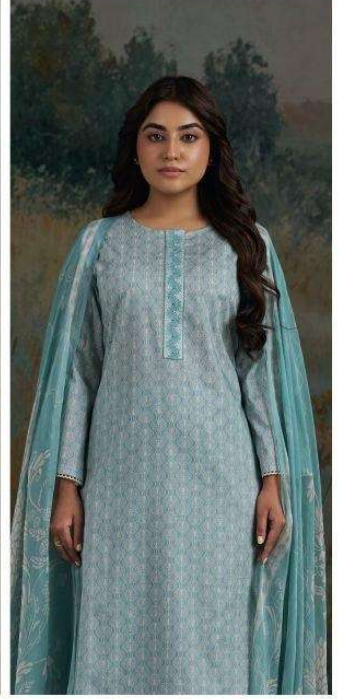

Ganga®

BAANU
S4889

S4889-B

S4889-D

S4889-A

S4889-A

S4889-B

S4889-C

Ganga®
BAANU
S4889

DESCRIPTION

~TOP~

PREMIUM COTTON PRINTED WITH EMBROIDERY
ON NECK, CROCHET LACE ON DAMAN & SLEEVES.

~BOTTOM~

PREMIUM COTTON PRINTED

~DUPATTA~

PREMIUM PURE CHIFFON PRINTED.