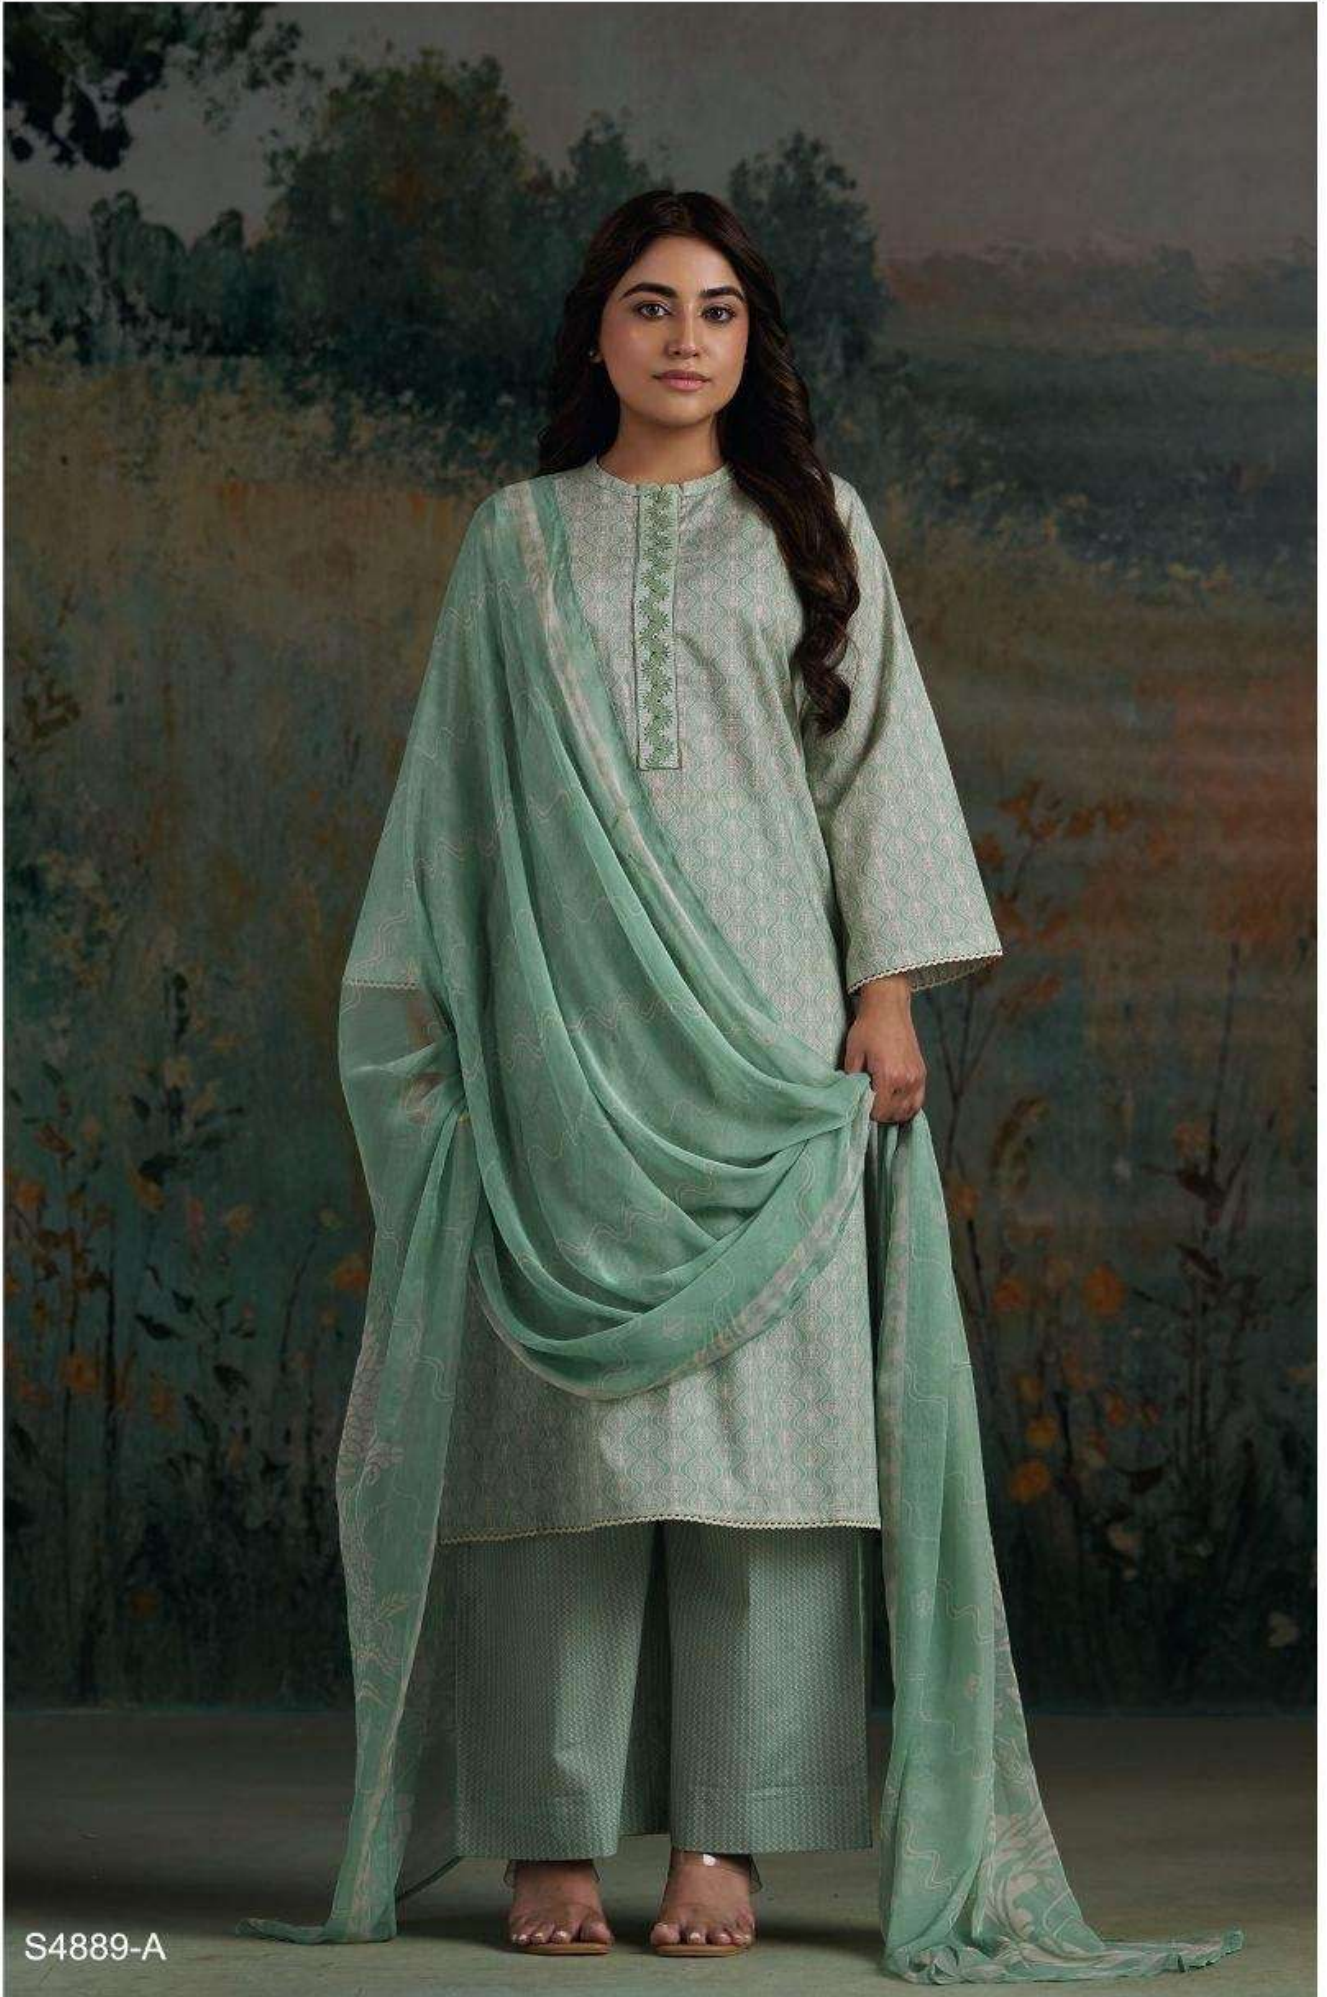

Ganga®

BAANU
S4889

S4889-B

S4889-D

S4889-A

S4889-A

S4889-B

S4889-C

Ganga®
BAANU
S4889

DESCRIPTION

~TOP~

PREMIUM COTTON PRINTED WITH EMBROIDERY
ON NECK, CROCHET LACE ON DAMAN & SLEEVES.

~BOTTOM~

PREMIUM COTTON PRINTED

~DUPATTA~

PREMIUM PURE CHIFFON PRINTED.