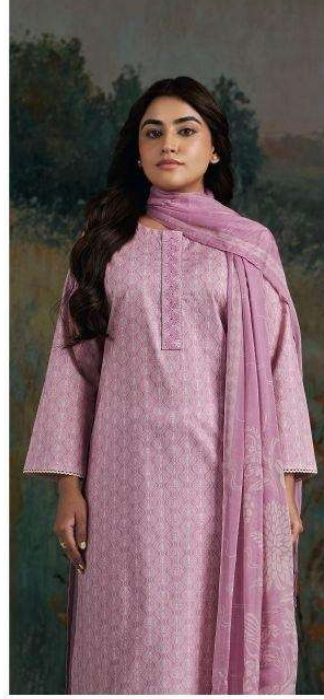

Ganga®

BAANU
S4889

S4889-B

S4889-D

S4889-A

S4889-A

S4889-B

S4889-C

Ganga®
BAANU
S4889

DESCRIPTION

~TOP~

PREMIUM COTTON PRINTED WITH EMBROIDERY
ON NECK, CROCHET LACE ON DAMAN & SLEEVES.

~BOTTOM~

PREMIUM COTTON PRINTED

~DUPATTA~

PREMIUM PURE CHIFFON PRINTED.