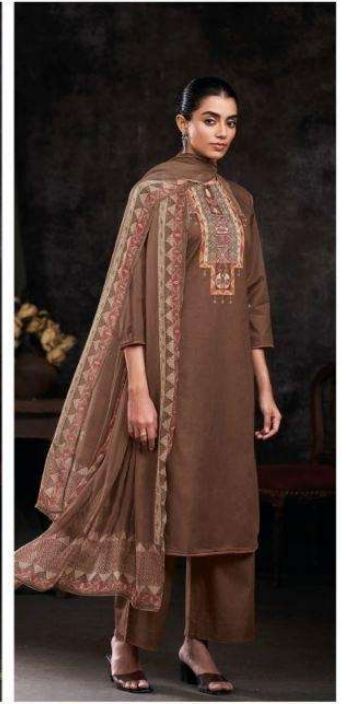

S4816-D

Ganga®
Sylvia
S4816- A/B/C/D