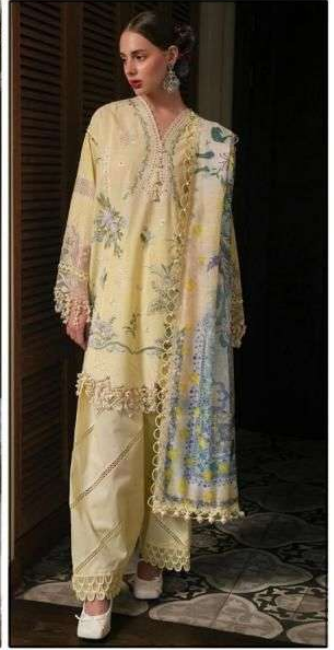

3826

999/-

Shree
FAB

MARIYA B LAWN
FESTIVAL COLLECTION
VOL-9

Design:-2001

Design:-2002

Design:-2003

Design:-2004