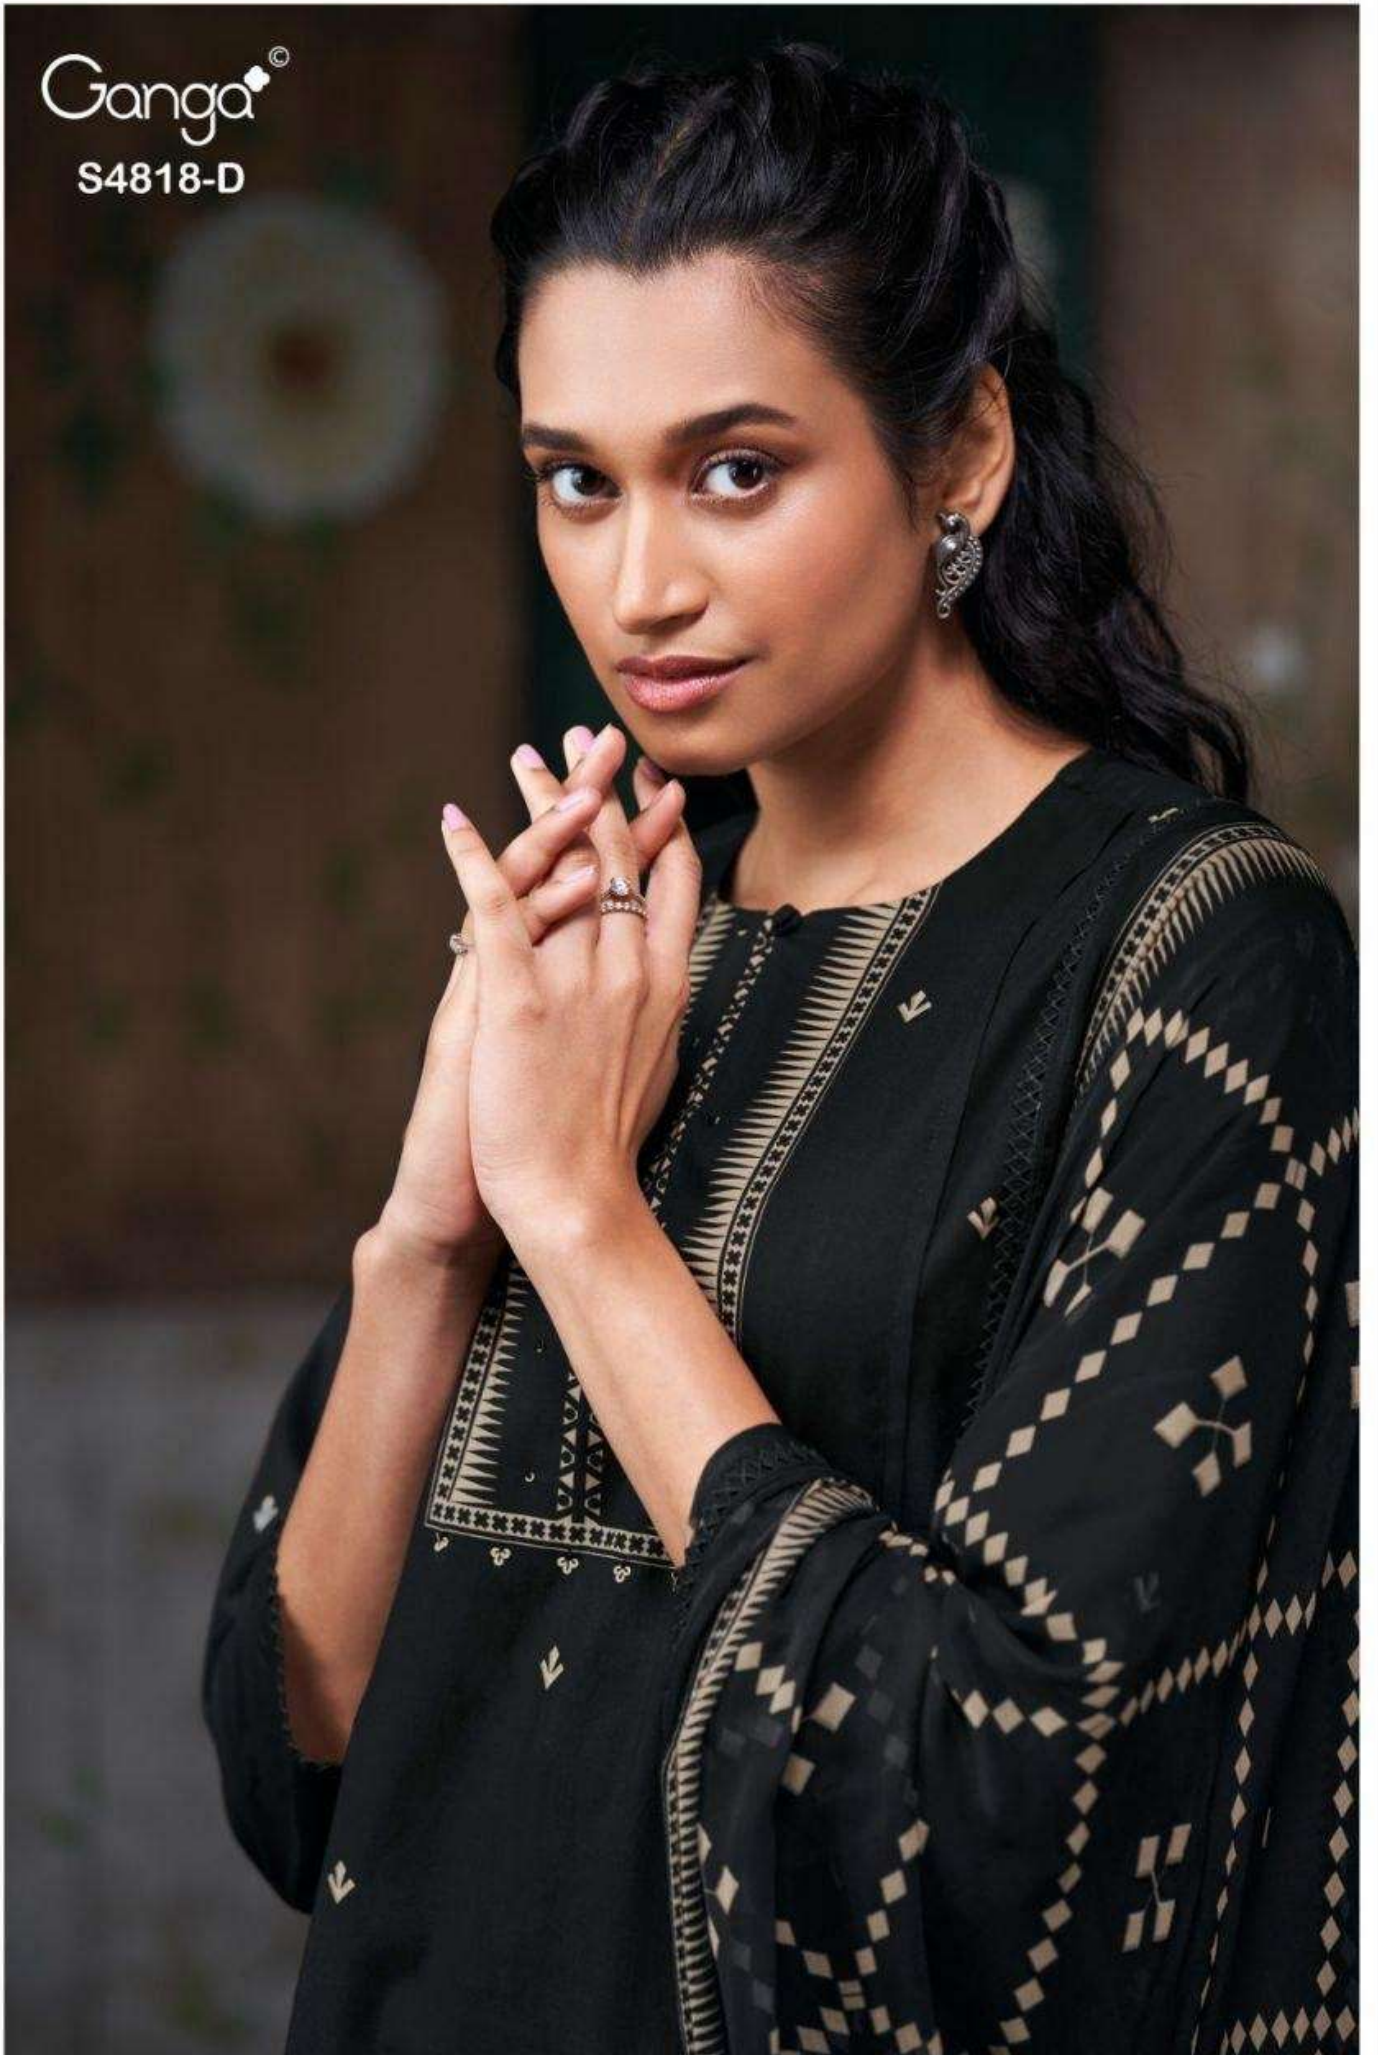

Ganga®
S4818-D