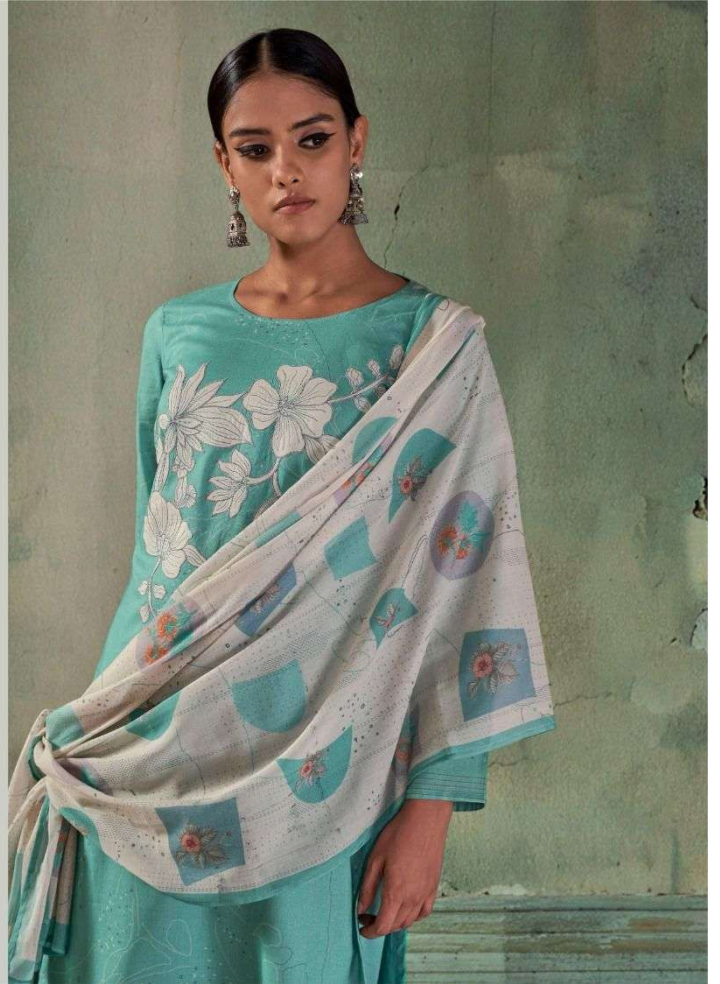

Om.lex®
REFINING ETHNICITY

SAINA

DESIGN

15481-A TO 15481-D

TOP

PREMIUM LAWN COTTON DIGITAL PRINT
WITH EMBROIDERY PATCH WORK

BOTTOM

PREMIUM LAWN COTTON

DUPATTA

MAL CHANDERI DIGITAL PRINT

www.omtex.in