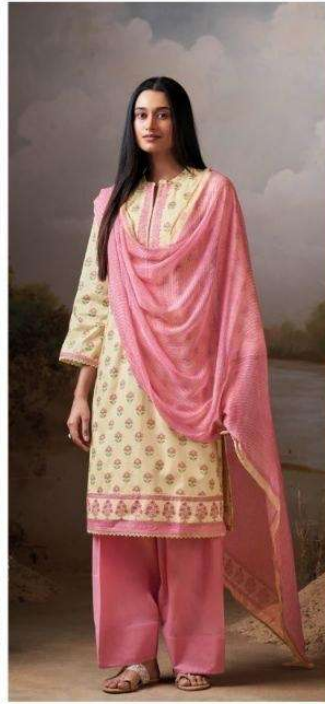

S4845-B

Ganga®
Junoira
S4845- A/B/C/D