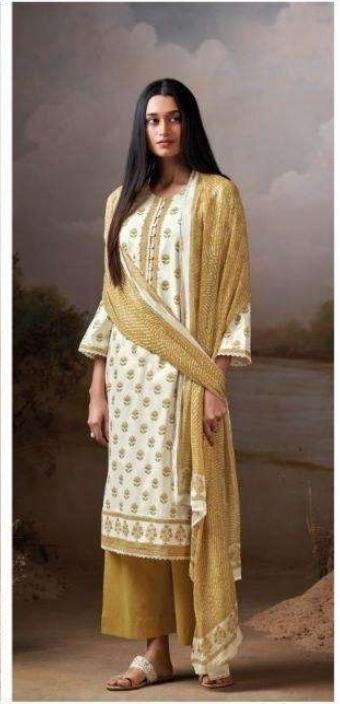

S4845-D

Ganga®
Junoira
S4845- A/B/C/D