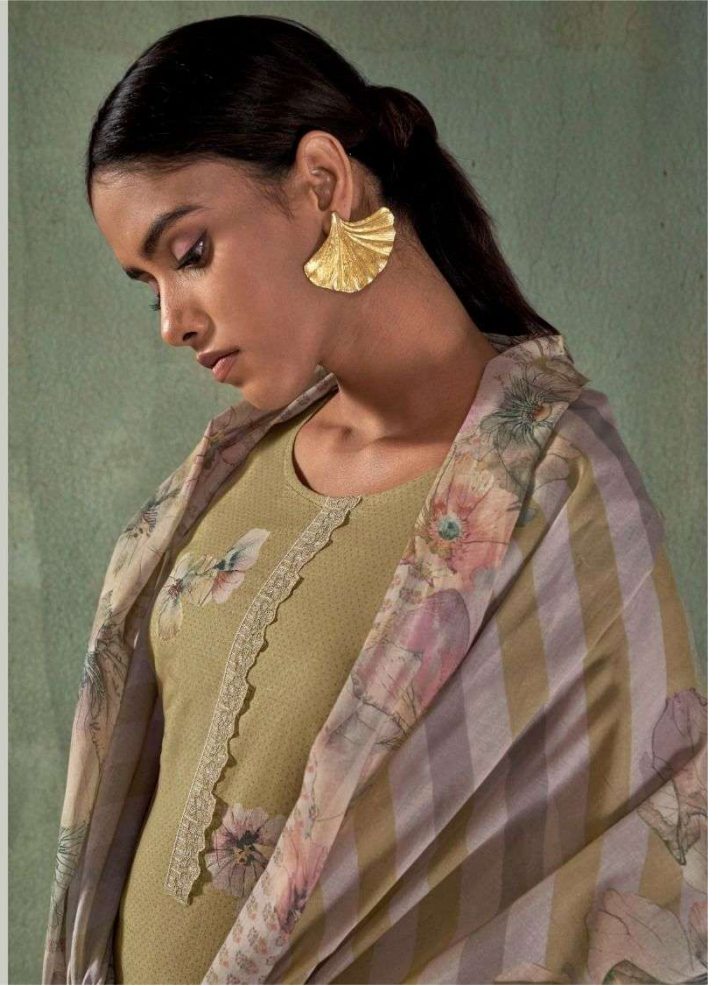

Om.lex®
REFINING ETHNICITY

GAZLEEN

DESIGN

15531-A TO 15531-D

TOP

PREMIUM LAWN COTTON DIGITAL
PRINT WITH EMBROIDERY LACE

BOTTOM

PREMIUM LAWN COTTON

DUPATTA

MAL CHANDERI DIGITAL PRINT

www.omtex.in