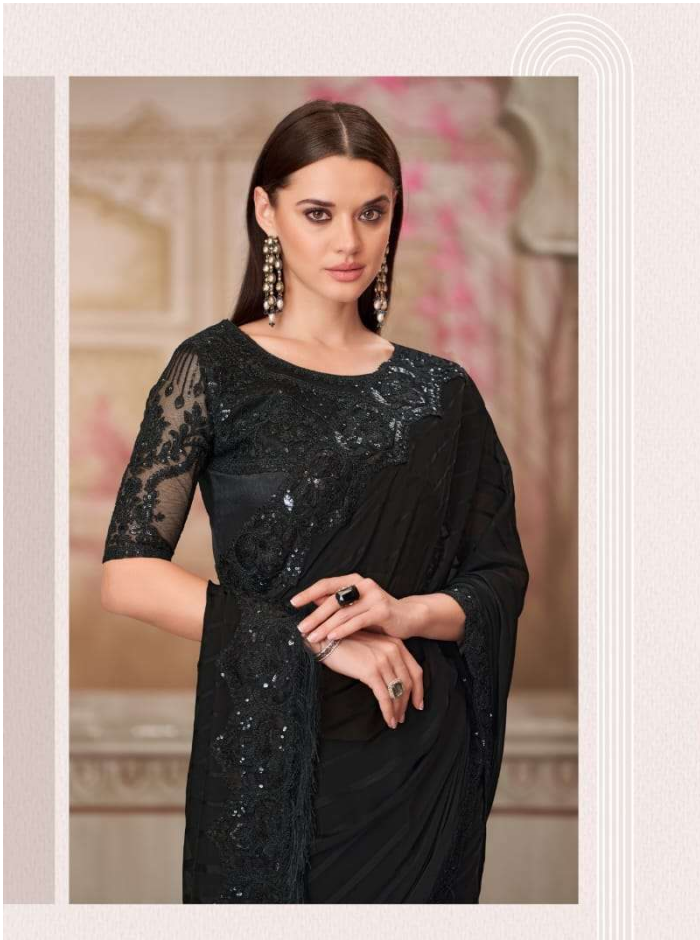

SILVER *Screen*

SILVER SCREEN -21th EDITION

D.No.	Rate (IN RS.)	CUT. (approx.)	Fabric Details (Unstiched Work Blouse)
SS-31001	2172/-	6.30 mts.	Cherry Blossom Sartin silk & Pure Silk Blouse
SS-31002	2194/-	6.30 mts.	Pista Sartin Silk & Tussar Silk Blouse
SS-31003	2194/-	6.30 mts.	Pearl White Sartin Silk & Tussar Silk Blouse
SS-31004	2250/-	6.30 mts.	Peacock Sartin Silk & Sartin Silk Blouse
SS-31005	2283/-	6.30 mts.	Silver Grey Georgette & Jacket Net Blouse
SS-31006	2328/-	6.30 mts.	Golden Shimmer Sartin Silk Saree & Jacket Net Blouse
SS-31007	2250/-	6.30 mts.	Rainbow georgette Silk Saree & Tussar Silk Blouse
SS-31008	2217/-	6.30 mts.	Black Georgette Pattern Saree & Tussar Silk Blouse
SS-31009	2394/-	6.30 mts.	Gold Shine Chiffon Silk Saree & Tussar Silk Blouse
SS-31010	2106/-	6.30 mts.	Glass Silk Chiffon Saree & Tussar Silk Blouse
SS-31011	2106/-	6.30 mts.	Wine Pattern Georgette Silk Saree & Pure Silk Blouse
SS-31012	2328/-	6.30 mts.	Pearl Grey Shimmer Sartin Silk Saree & Jacket Net Blouse
SS-31013	2139/-	6.30 mts.	Nycil Shaded Sartin Chiffon Saree & Tussar Silk Blouse
SS-31014	2328/-	6.30 mts.	Mulberry Shimmer Sartin Georgette Saree & Pure Silk Blouse
SS-31015	2106/-	6.30 mts.	Fiona Sartin georgette Silk Saree & Tussar Silk Blouse
SS-31016	2028/-	6.30 mts.	Glass Silk Chiffon Saree & Tussar Silk Blouse
SS-31017	2328/-	6.30 mts.	Powder-Pink Sartin Georgette Saree & Tussar Silk Blouse
SS-31018	2328/-	6.30 mts.	Wine Shimmer Sartin Silk Georgette Saree & Tussar Silk Blouse
18 Pcs			
TOTAL AMOUNT	40079/-		
AVG.PRICE (approx.)	2226.61/-		

TFH
THE FASHION HUB

SS-31012

One's attire one never speaks about
but Personality. Indian woman is both
traditional and modern. This collection is
for her. Be very fashionable, be very Indian.

TFH
THE FASHION HUB