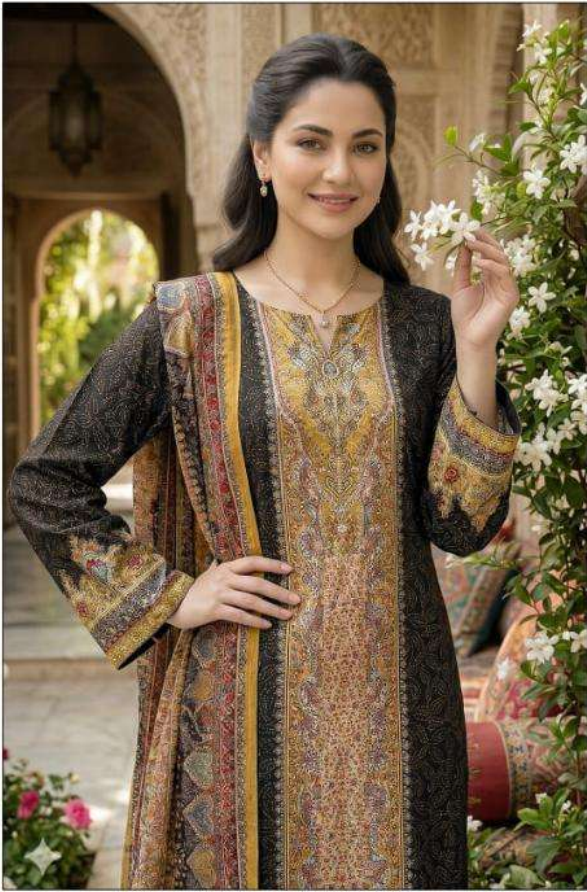

KT-364

**TOP:- PURE VISCOUS MASLIN DIGITAL PRINT
WITH AARI AND WORK DIMOND WORK
DUPATTA:- PURE VISCOUS MASLIN DIGITAL PRINT
BOTTOM / INNER:- PURE VISCOUS RAYON**

KT-364

**TOP:- PURE VISCOUS MASLIN DIGITAL PRINT
WITH AARI AND WORK DIMOND WORK
DUPATTA:- PURE VISCOUS MASLIN DIGITAL PRINT
BOTTOM / INNER:- PURE VISCOUS RAYON**

KT-364

 TOP: PURE VISCOUS MADURA DIGITAL PRINT
 WITH FIBER AND SOME DENSE WORK
 DUPETTA: PURE VISCOUS MADURA DIGITAL PRINT
 BOTTOM / SHIRT: PURE VISCOUS ARTON