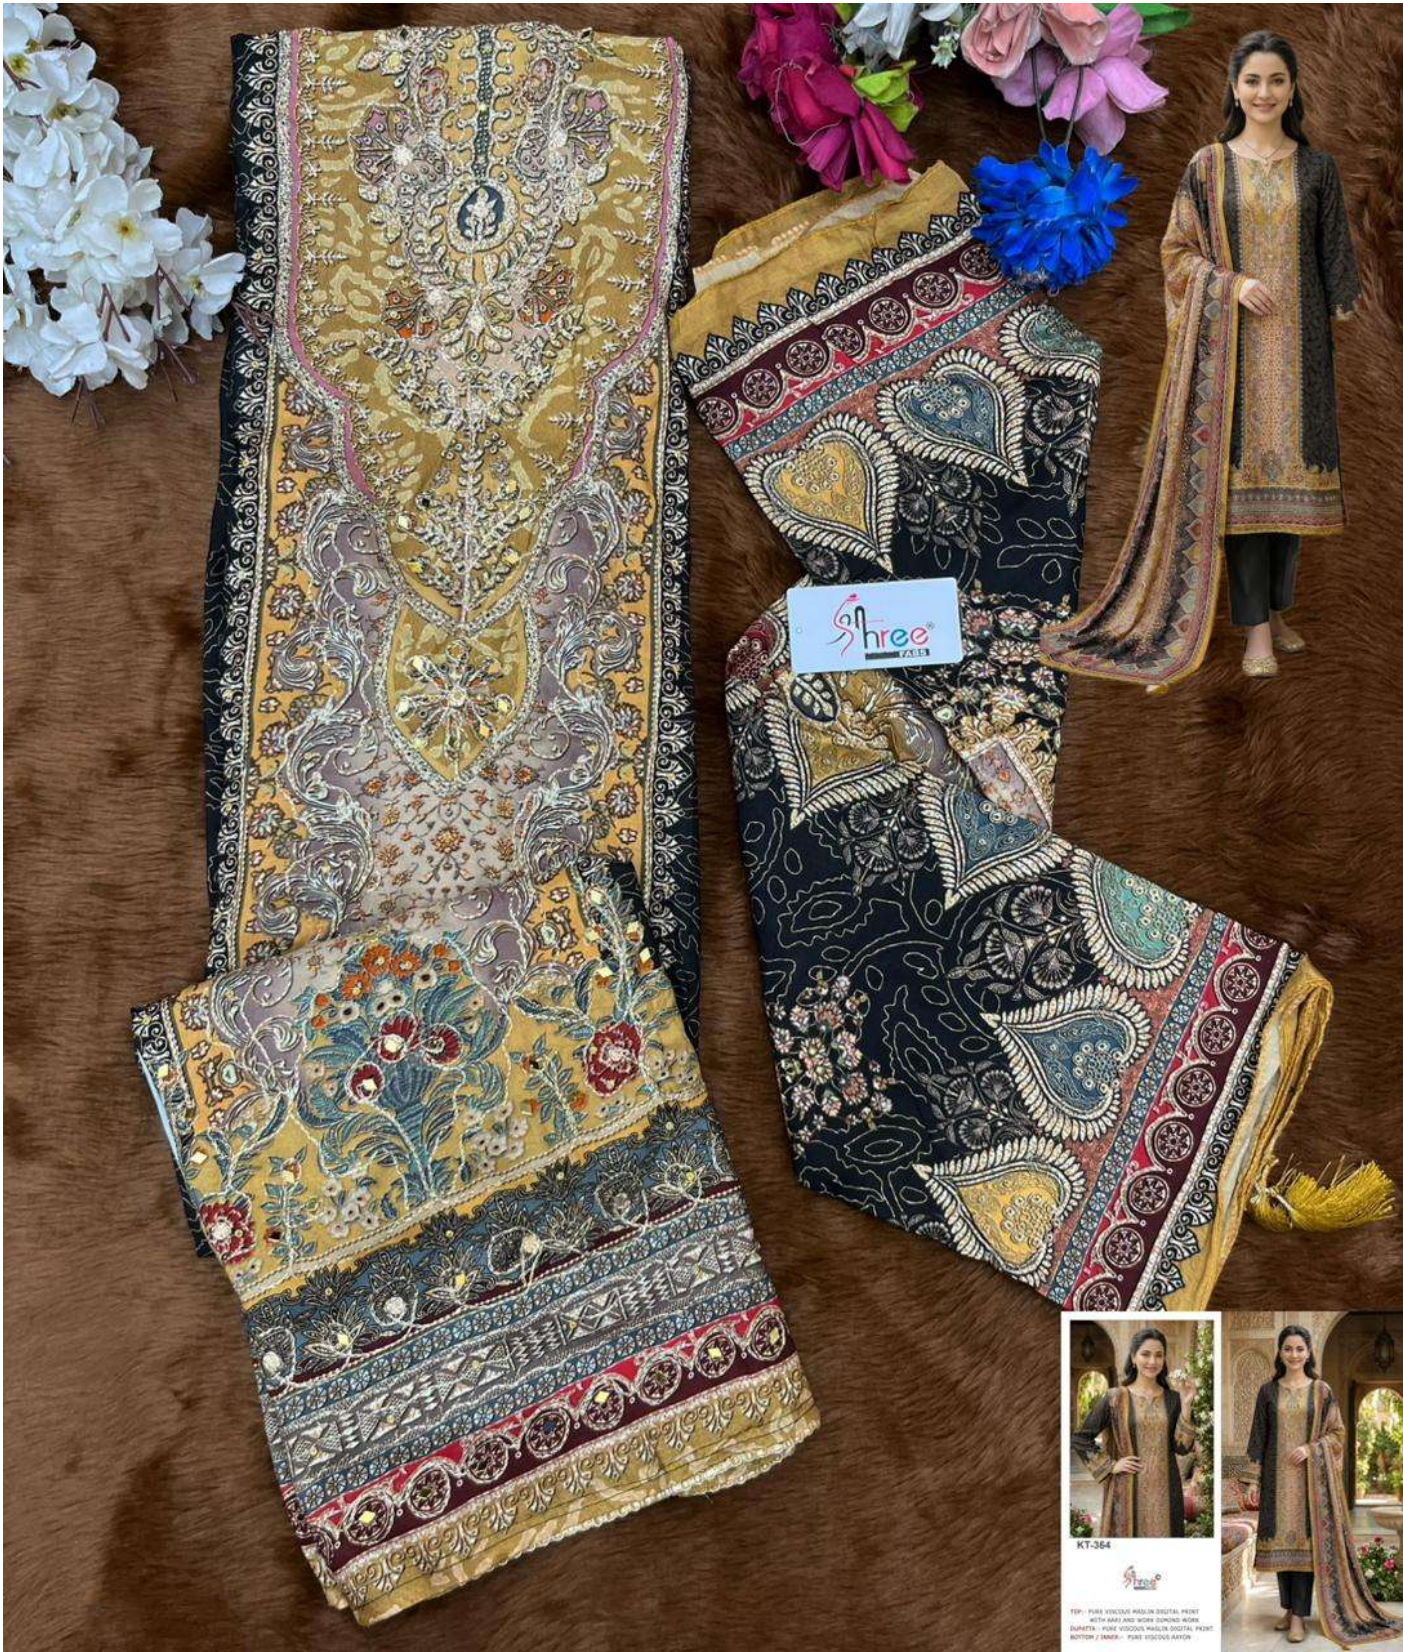

KT-364

**TOP:- PURE VISCOUS MASLIN DIGITAL PRINT
WITH AARI AND WORK DIMOND WORK
DUPATTA:- PURE VISCOUS MASLIN DIGITAL PRINT
BOTTOM / INNER:- PURE VISCOUS RAYON**

KT-364

**TOP:- PURE VISCOUS MASLIN DIGITAL PRINT
WITH AARI AND WORK DIMOND WORK
DUPATTA:- PURE VISCOUS MASLIN DIGITAL PRINT
BOTTOM / INNER:- PURE VISCOUS RAYON**

KT-364

 TOP: PURE VISCOUS MADURA DIGITAL PRINT
 WITH FIBER AND SOME DENSE WORK
 DUPETTA: PURE VISCOUS MADURA DIGITAL PRINT
 BOTTOM / SHIRT: PURE VISCOUS ARTON