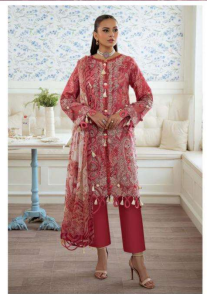

A woman with long dark hair is wearing a blue dress with a vibrant floral pattern in pink, orange, and white. She is also wearing a matching shawl with a pink and orange border and intricate white patterns. The background is a simple indoor setting with a window and a potted plant.

Alzohaib™

Riyasat

VOL-1

Alzohaib

Alzohaib™

AZ-1513
CHIFFON DUPATTA

A woman with long dark hair is wearing a blue dress with a vibrant floral pattern in pink, orange, and white. She is also wearing a matching shawl with a pink and orange border and intricate white patterns. The background is a simple indoor setting with a window and a potted plant.

Alzohaib™

Riyasat

VOL-1

 Alzohaib™

AZ-1513
COTTON DUPATTA

Riyasat

VOL-1

AlzohaibTM

AZ-1402

AZ-1513

Alzohaib

Alzohaib
AZ-1482
COTTON SUKHTA

AlzohaibTM
AZ-1402
COTTON DUPATTA