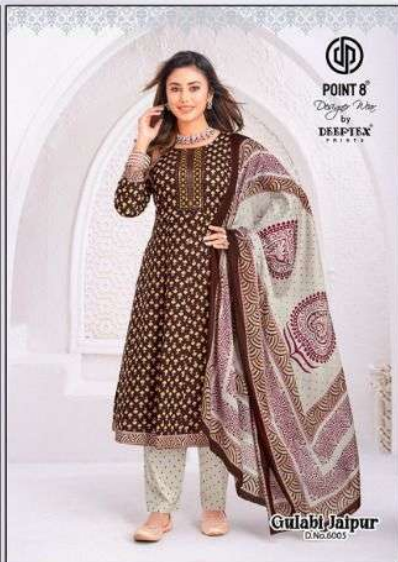

POINT 8
Designer Wear
by
DEEPTEX
PRINTS

Gulabi Jaipur
D.No.6002

POINT 8
Designer Wear
by
DEEPTEX
PRINTS

Gulabi Jaipur
D.No.6003

POINT 8
Designer Wear
by
DEEPTEX
PRINTS

Gulabi Jaipur
D.No.6004

POINT 8
Designer Wear
by
DEEPTEX
PRINTS