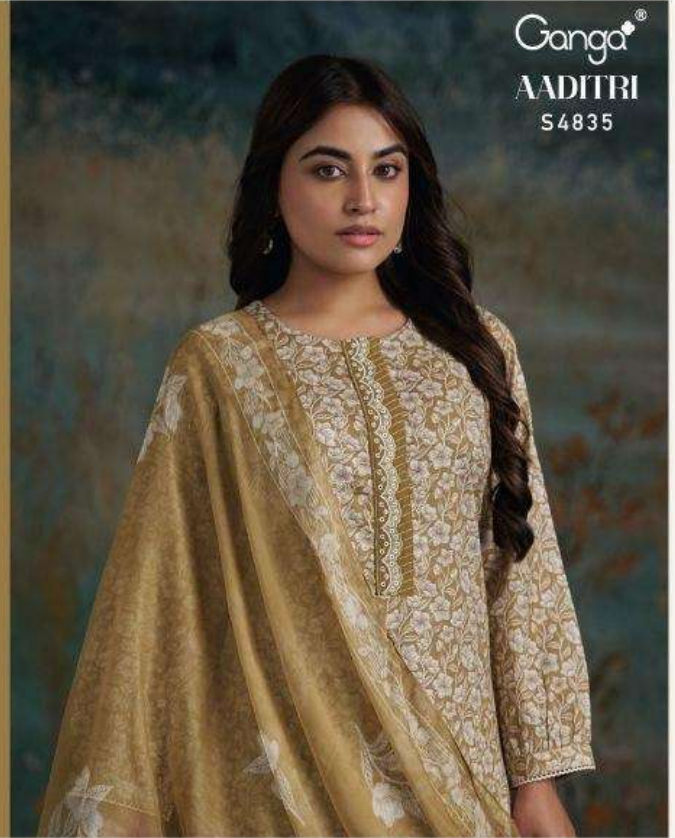

Ganga®

AADITRI

S4835

S4835-A

Ganga®

Ganga®
AADITRI
S4835

AADITRI
S4835

—DESCRIPTION—

~TOP~

PREMIUM COTTON PRINTED WITH EMBROIDERY,
CROCHET LACE ON DAMAN & SLEEVES.

~BOTTOM~

PREMIUM COTTON SOLID COLOR

~DUPATTA~

PREMIUM PURE CHIFFON PRINTED.

WHOLESALE PRICE
1270/- EACH+GST(EXTRA)

HSN CODE- 520851