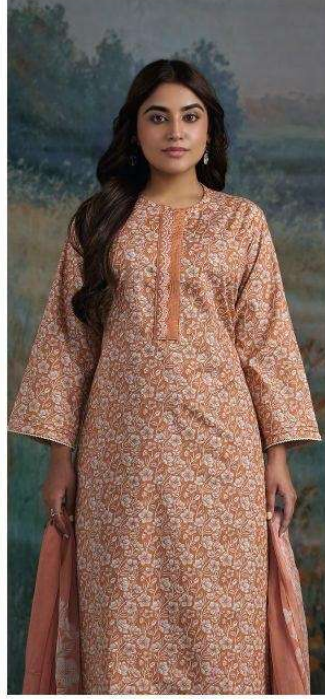

~TOP~

PREMIUM COTTON PRINTED WITH EMBROIDERY,
CROCHET LACE ON DAMAN & SLEEVES.

~BOTTOM~

PREMIUM COTTON SOLID COLOR

~DUPATTA~

PREMIUM PURE CHIFFON PRINTED.

WHOLESALE PRICE
1270/- EACH+GST(EXTRA)

HSN CODE- 520851

MOQ : 64 PCS

TOTAL SUITS-04

Ganga®

AADITRI

S4835

S4835-D

S4835 -A

S4835 -B