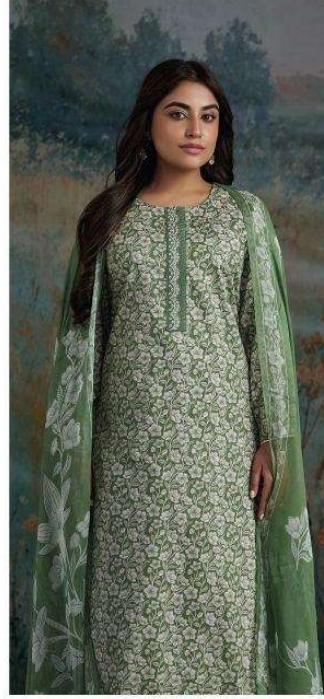

S4835 -C

Ganga®
AADITRI
S4835 -A/B/C/D