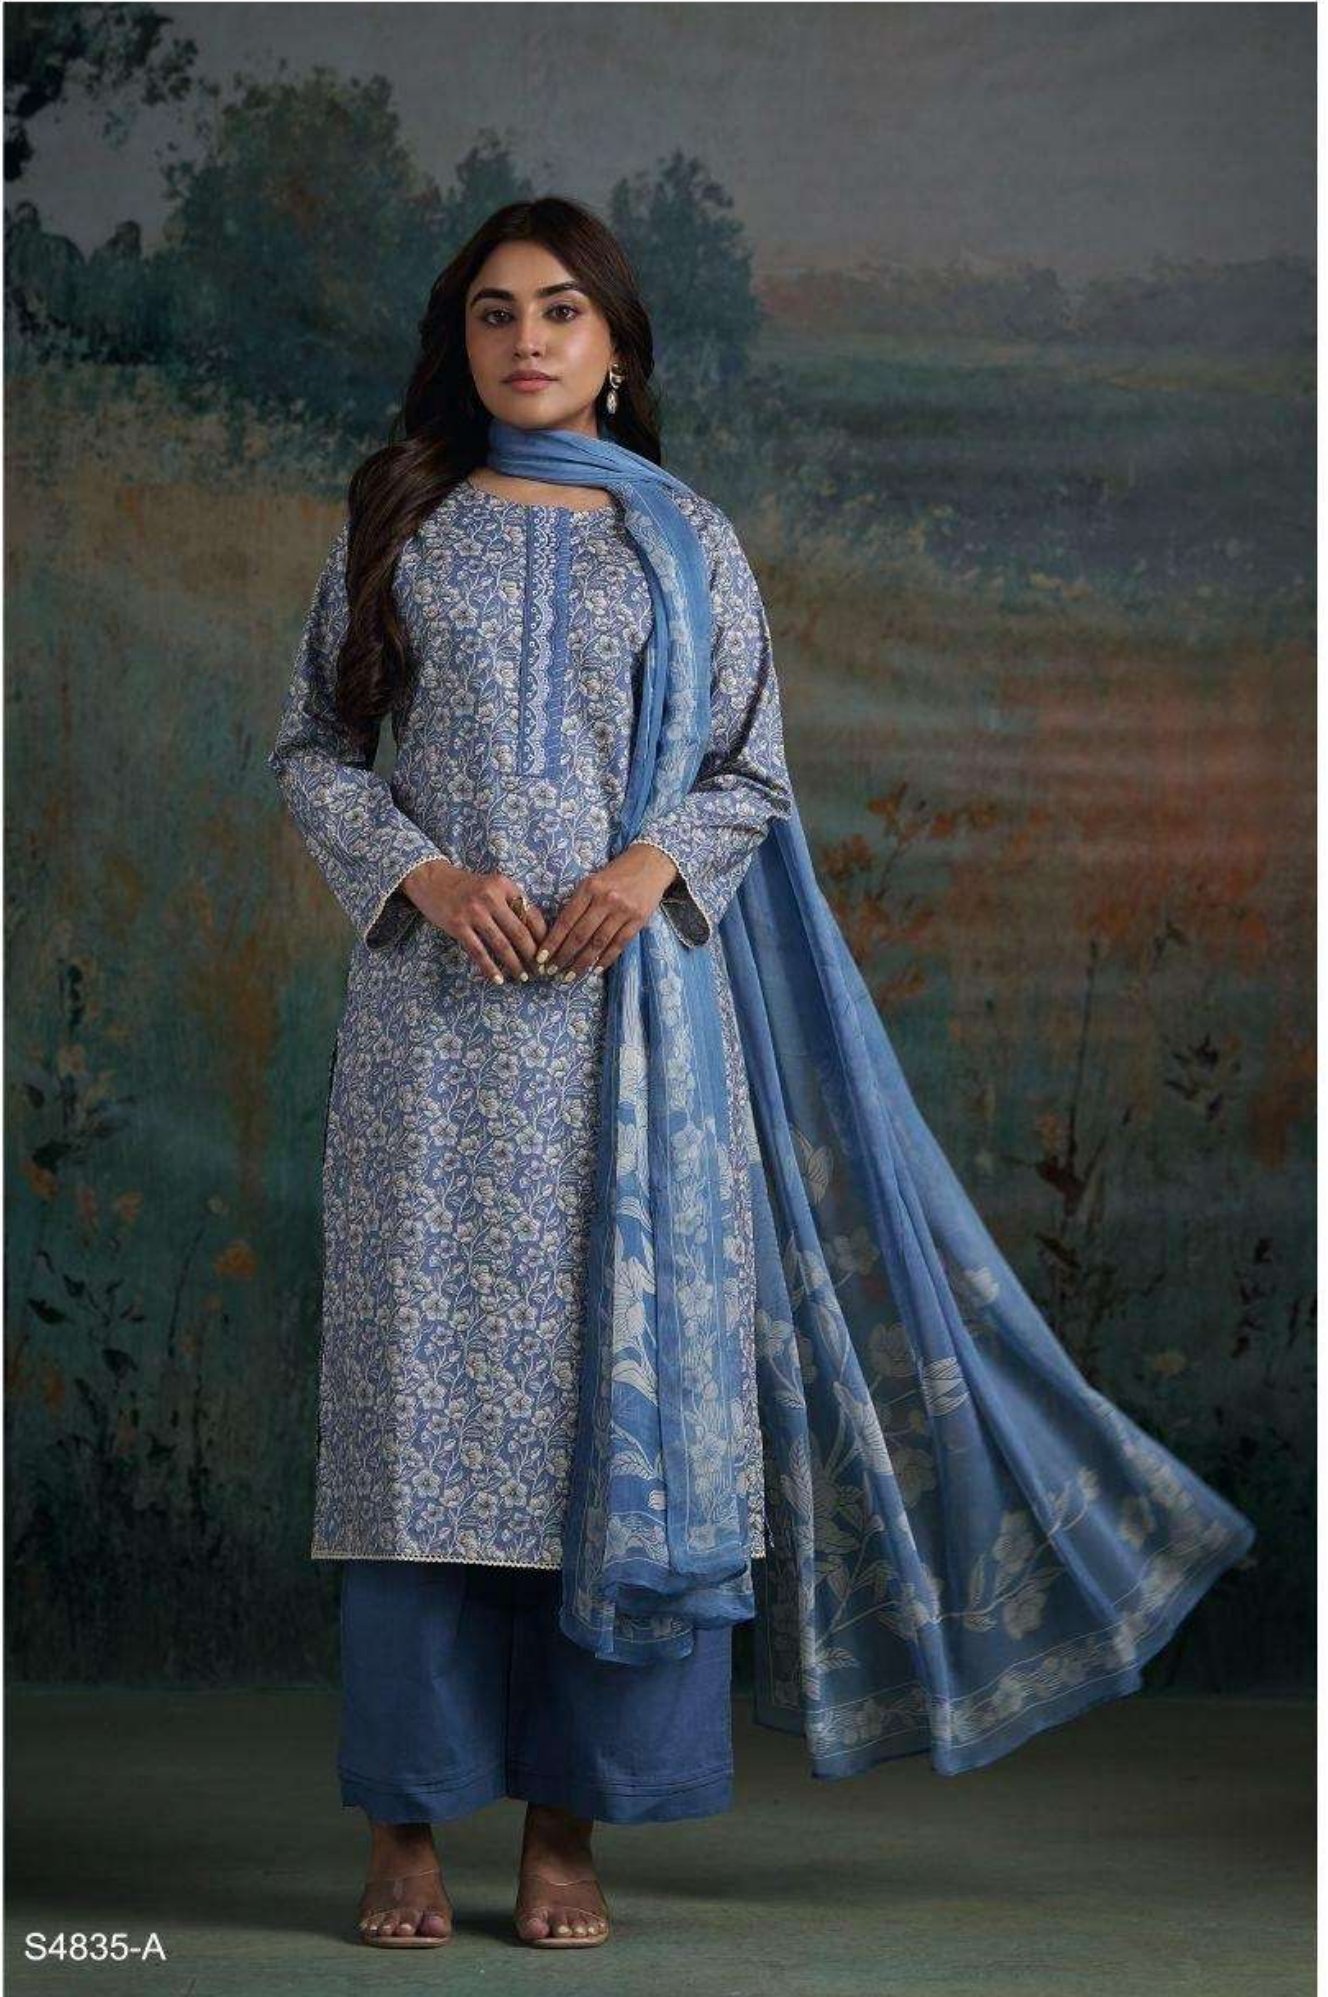

Ganga®

AADITRI

S4835

S4835-A

Ganga®

Ganga®
AADITRI
S4835

AADITRI
S4835

—DESCRIPTION—

~TOP~

PREMIUM COTTON PRINTED WITH EMBROIDERY,
CROCHET LACE ON DAMAN & SLEEVES.

~BOTTOM~

PREMIUM COTTON SOLID COLOR

~DUPATTA~

PREMIUM PURE CHIFFON PRINTED.

WHOLESALE PRICE
1270/- EACH+GST(EXTRA)

HSN CODE- 520851