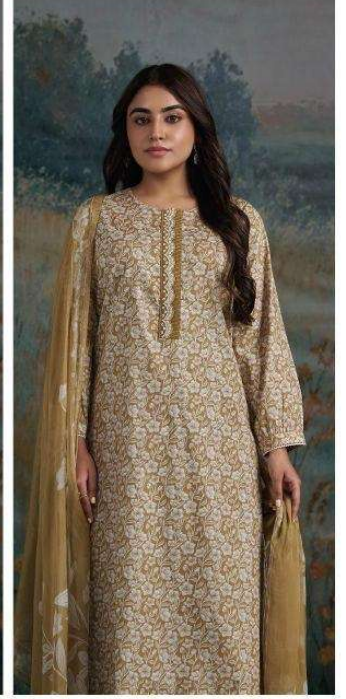

S4835 -D

Ganga®
AADITRI
S4835 -A/B/C/D