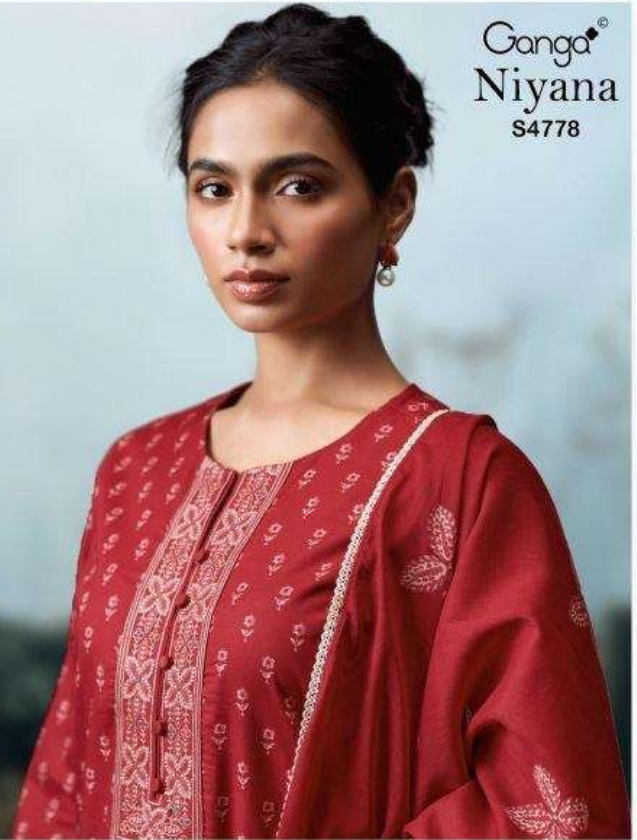

Ganga[®]
Niyana
S4778

S4778-A

S4778-B

S4778-C

S4778-D

Ganga[®]
Niyana
S4778- A/B/C/D

Ganga®

Ganga®
Niyana
S4778

Niyana
S4778

DESCRIPTION

~TOP~

PREMIUM COTTON PRINTED WITH EMBROIDERY ON NECK, BUTTON WORK, CROCHET LACE BORDER ON DAMAN & SLEEVES.

~BOTTOM~

PREMIUM COTTON SOLID COLOR

~DUPATTA~

PREMIUM COTTON MUL PRINTED WITH HAND EMBROIDERY, CROCHET LACE BORDER.