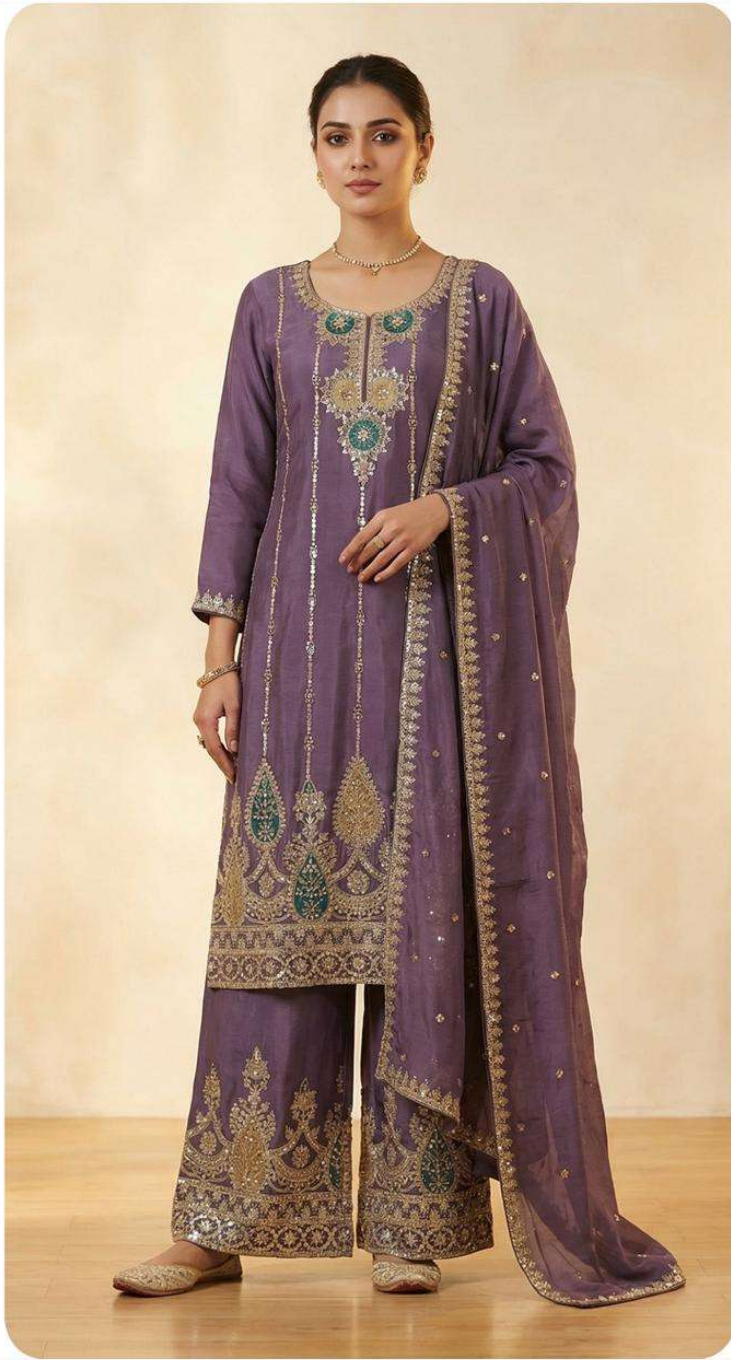

ZORISTA^{TM}
READYMADE COLLECTION

D.No: 10095-A
SIZE -XL-XXL

TOP- PURE CHINNON SILK WITH EMBROIDERY WITH JARKAN

BOTTOM- PURE CHINNON SILK WITH HEAVY PLAZO WORK

DUPATTA- PURE CHINNON SILK WITH HEAVY EMBROIDERED

CARE INSTRUCTIONS

- ☉ Dry clean only
- ⚠ Do not use any bleach or stain removing chemical
- ☐ Iron the fabric at moderate temperature
- ☒ Do not dry fabric in direct sunlight