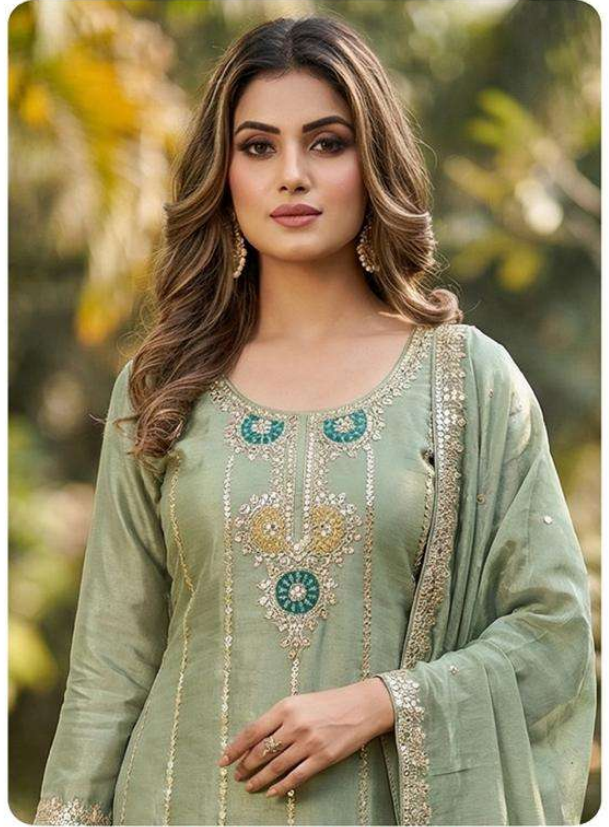

ZORISTATM
 READYMADE COLLECTION

D.No: 10095-C
SIZE -XL-XXL

- | | | |
|-----------------|---|--|
| TOP- | PURE CHINNON SILK WITH EMBROIDERY WITH JARKAN | CARE INSTRUCTIONS |
| BOTTOM- | PURE CHINNON SILK WITH HEAVY PLAZO WORK | ☉ Dry clean only |
| DUPATTA- | PURE CHINNON SILK WITH HEAVY EMBROIDERED | ⚠ Do not use any bleach or stain removing chemical |
| | | ☎ Iron the fabric at moderate temperature |
| | | ☒ Do not dry fabric in direct sunlight |

ZORISTA
 READYMADE COLLECTION

D.No: 10095-D
SIZE -XL-XXL

- | | | |
|-----------------|---|--|
| TOP- | PURE CHINNON SILK WITH EMBROIDERY WITH JARKAN | CARE INSTRUCTIONS |
| BOTTOM- | PURE CHINNON SILK WITH HEAVY PLAZO WORK | ☉ Dry clean only |
| DUPATTA- | PURE CHINNON SILK WITH HEAVY EMBROIDERED | ⚠ Do not use any bleach or stain removing chemical |
| | | ☄ Iron the fabric at moderate temperature |
| | | ☀ Do not dry fabric in direct sunlight |